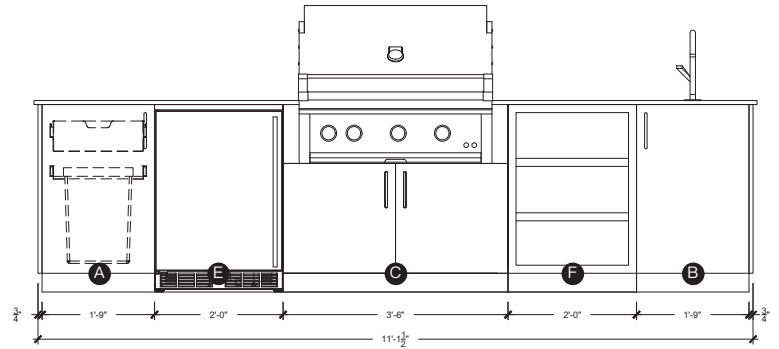

Details

Length 135" (includes countertop)

Height 36 1/2" (± 7/8")

Depth 28 3/4"

Kitchen Weight 223 lbs

Countertop Weight 299 lbs

Features

- Drawer (1)
- Refuse & Recycling Module (1)
- Sink & Faucet
- Back Panels (optional)
- Dekton® Countertop (optional)

FRONT VIEW

COUNTERTOP TEMPLATE

TOP VIEW (Gas & Electrical Conduits Access Points)

FRONT VIEW (Gas & Electrical Conduits Access Points)