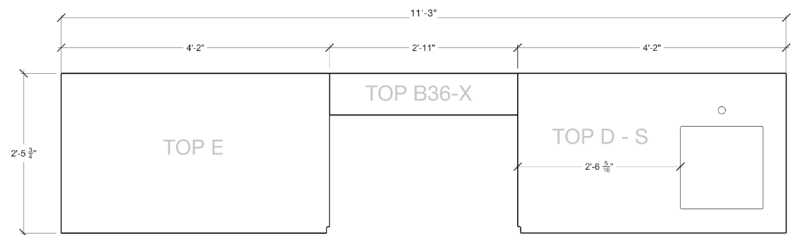

COUNTERTOP TEMPLATE