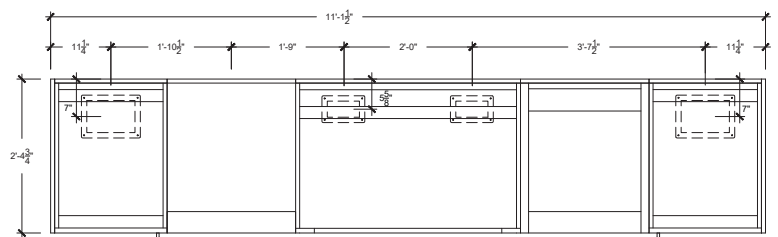

TOP VIEW (Gas & Electrical Conduits Access Points)