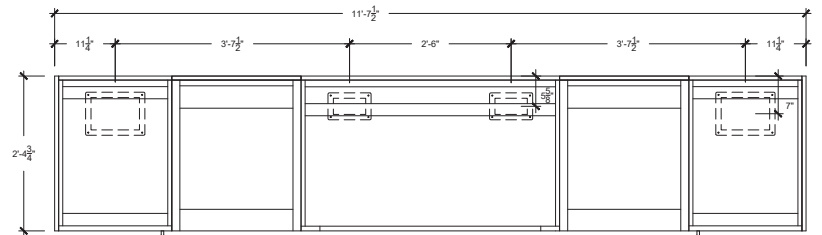

TOP VIEW (Gas & Electrical Conduits Access Points)