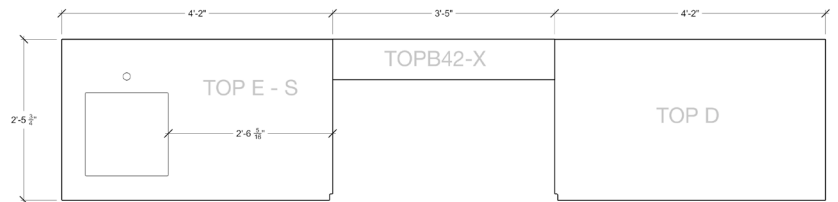

COUNTERTOP TEMPLATE