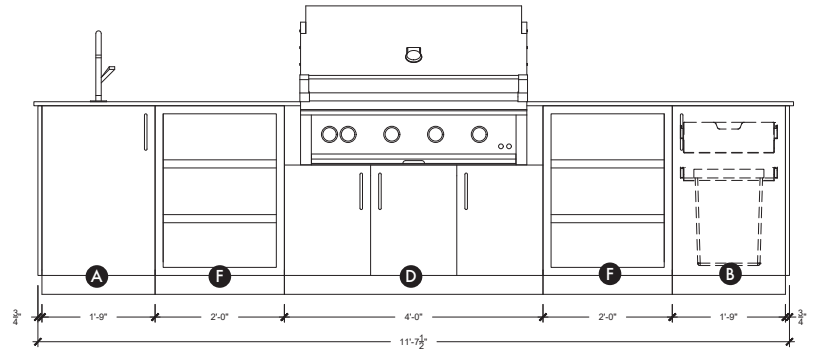

Details

Length 141" (includes countertop)

Height 36 1/2" (± 1")

Depth 28 3/4"

Kitchen Weight 267 lbs

Countertop Weight 302 lbs

Features

- Drawer (1)
- Refuse & Recycling Module (1)
- Sink & Faucet
- Back Panels (optional)
- Dekton[®] Countertop (optional)

FRONT VIEW

COUNTERTOP TEMPLATE

TOP VIEW (Gas & Electrical Conduits Access Points)

FRONT VIEW (Gas & Electrical Conduits Access Points)