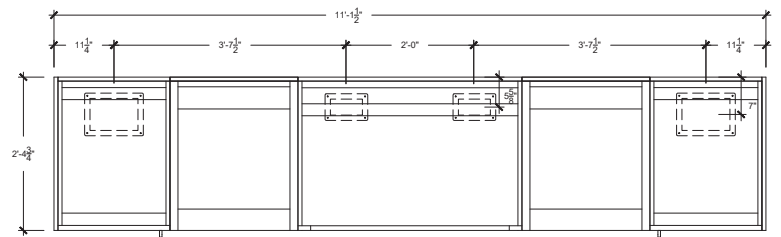

### Details

Length 135" (includes countertop)

Height 36 1/2" (± 1")

Depth 28 3/4"

Kitchen Weight 255 lbs

Countertop Weight 299 lbs

### Features

- Drawer (1)
- Refuse & Recycling Module (1)
- Sink & Faucet
- Back Panels (optional)
- Dekton<sup>®</sup> Countertop (optional)

FRONT VIEW

COUNTERTOP TEMPLATE

TOP VIEW (Gas & Electrical Conduits Access Points)