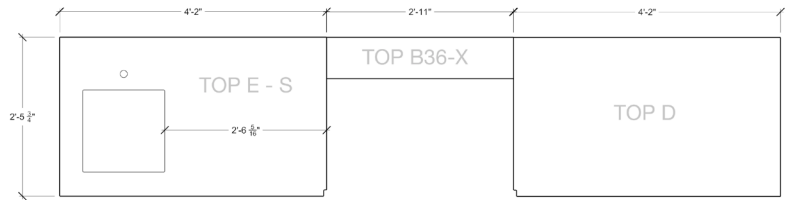

COUNTERTOP TEMPLATE