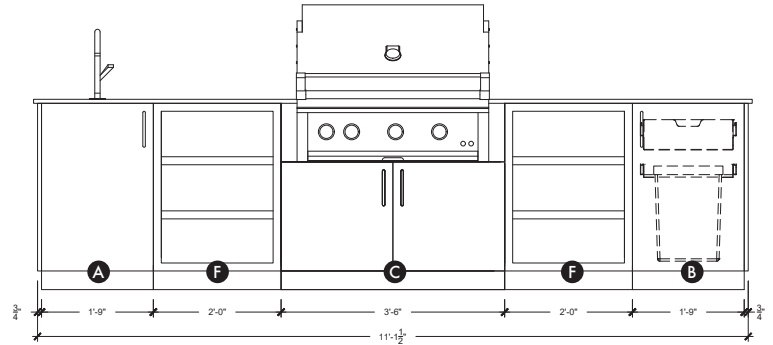

## TWILIGHT 36

In addition to space for a 36" grill and functional storage space, this outdoor kitchen includes a Blanco sink and Franke faucet, making it versatile and functional. Keep your cooking space neat and organized, with easy clean-up afterwards.

### Details

Length 135" (includes countertop)

Height 36 1/2" (± 1")

Depth 28 3/4"

Kitchen Weight 255 lbs

Countertop Weight 299 lbs

### Features

- Drawer (1)
- Refuse & Recycling Module (1)
- Sink & Faucet
- Back Panels (optional)
- Dekton<sup>®</sup> Countertop (optional)

FRONT VIEW

COUNTERTOP TEMPLATE

TOP VIEW (Gas & Electrical Conduits Access Points)