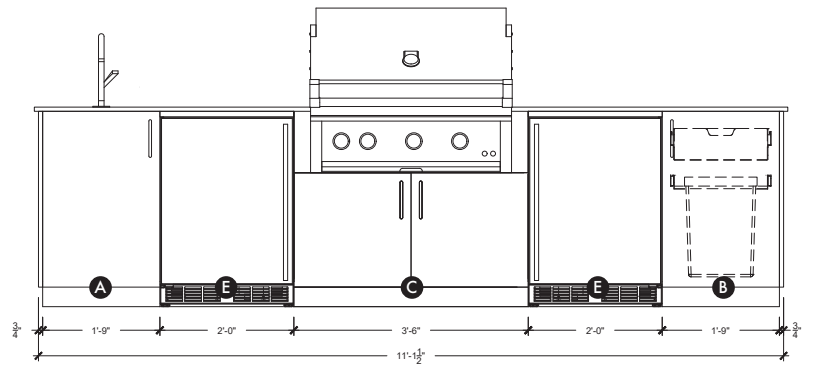

Details

Length 135" (includes countertop)

Height 36 1/2" (± 1")

Depth 28 3/4"

Kitchen Weight 191 lbs

Countertop Weight 299 lbs

Features

- Drawer (1)
- Refuse & Recycling Module (1)
- Sink & Faucet
- Back Panels (optional)
- Dekton[®] Countertop (optional)

FRONT VIEW

COUNTERTOP TEMPLATE

TOP VIEW (Gas & Electrical Conduits Access Points)

FRONT VIEW (Gas & Electrical Conduits Access Points)