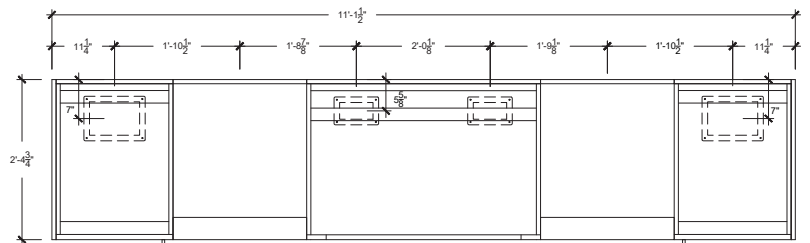

TOP VIEW (Gas & Electrical Conduits Access Points)