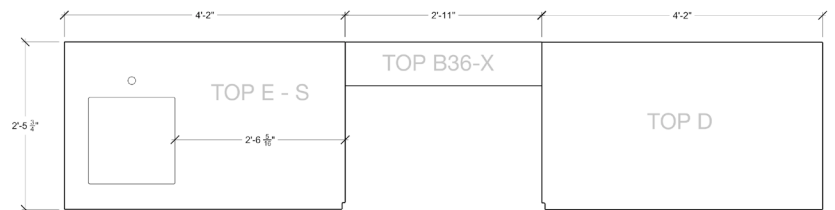

COUNTERTOP TEMPLATE