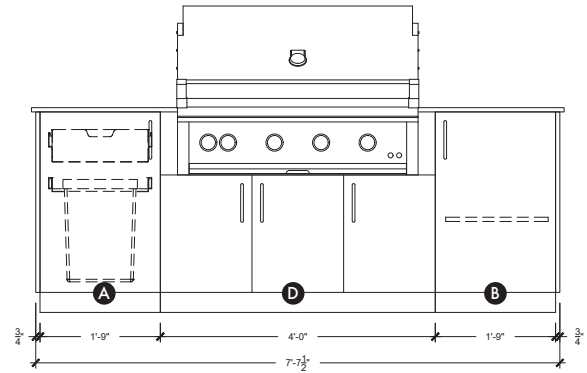

Details

Length **93"** (includes countertop)

Height **36 1/2"** ($\pm 1"$)

Depth **28 3/4"**

Kitchen Weight **194 lbs**

Countertop Weight **185 lbs**

Features

- Drawer (1)
- Refuse & Recycling Module (1)
- Shelf (1)
- Back Panels (optional)
- Dekton[®] Countertop (optional)

FRONT VIEW

COUNTERTOP TEMPLATE

TOP VIEW (Gas & Electrical Conduits Access Points)

FRONT VIEW (Gas & Electrical Conduits Access Points)