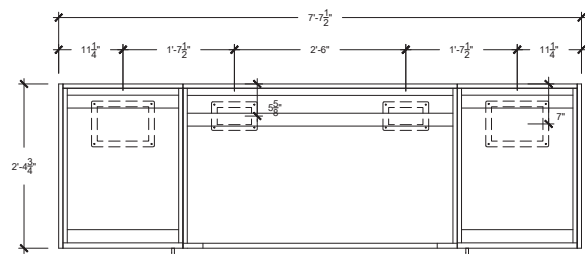

TOP VIEW (Gas & Electrical Conduits Access Points)