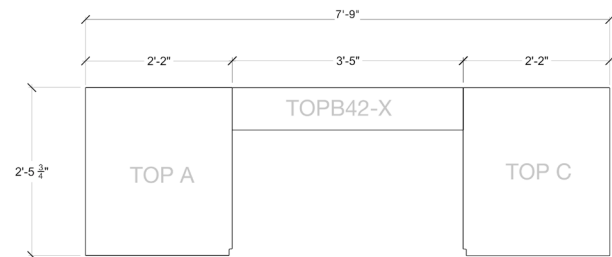

COUNTERTOP TEMPLATE