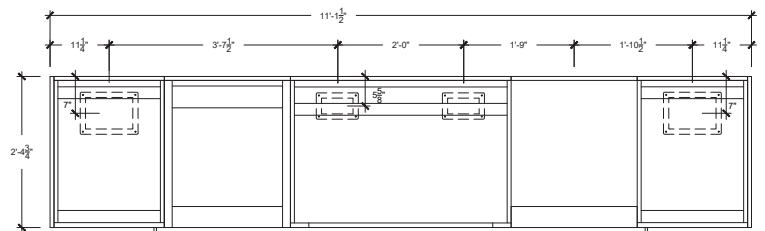

## Details

Length **135"** (includes countertop)

Height **36 1/2"** (± 1")

Depth **28 3/4"**

Kitchen Weight **223 lbs**

Countertop Weight **299 lbs**

## Features

- Drawer (1)
- Refuse & Recycling Module (1)
- Sink & Faucet
- Back Panels (optional)
- Dekton<sup>®</sup> Countertop (optional)

FRONT VIEW

COUNTERTOP TEMPLATE

TOP VIEW (Gas & Electrical Conduits Access Points)