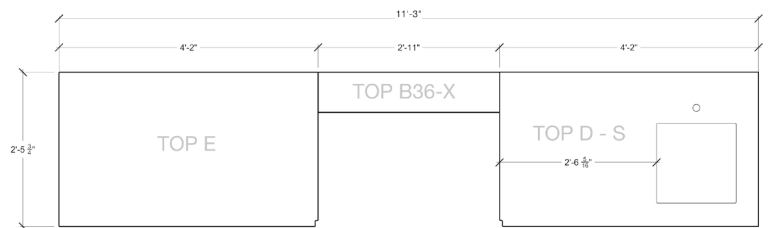

COUNTERTOP TEMPLATE