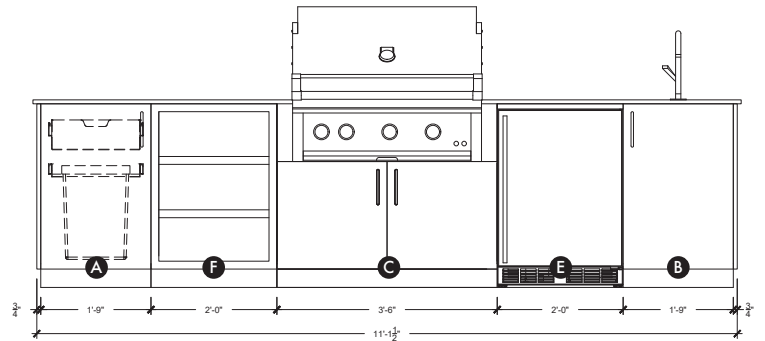

## Details

Length **135"** (includes countertop)

Height **36 1/2"** (± 1")

Depth **28 3/4"**

Kitchen Weight **223 lbs**

Countertop Weight **299 lbs**

## Features

- Drawer (1)
- Refuse & Recycling Module (1)
- Sink & Faucet
- Back Panels (optional)
- Dekton<sup>®</sup> Countertop (optional)

FRONT VIEW

COUNTERTOP TEMPLATE

TOP VIEW (Gas & Electrical Conduits Access Points)