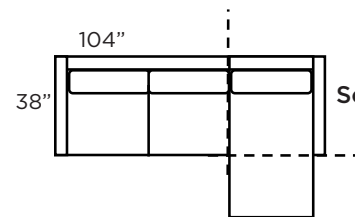

SKUS

• BR12

Ottoman

• BR50

Sofa 1.5 Flip

• BR35