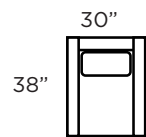

ILLUSTRATION

ITEM

Chair 2 arms

SKUS

• BR11