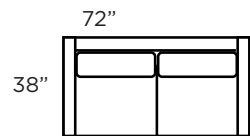

Condo

• BR13