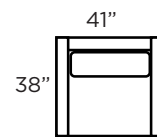

ILLUSTRATION

ITEM

Chair 1.5

SKUS

• BR12