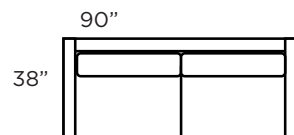

With countless fabrics to choose from, the possibilities are endless!

ILLUSTRATION

ITEM

Chair 2 arms

SKUS

• BR11

Condo

• BR13

Fill:	SUP	HIP	FAB	LUX*
Seat	Foam	Foam	Feather	Feather
Back	Fiber	Feather	Fiber	Feather

NOTES:

OTHER DIMENSIONS

Height	30"
Seat height	17"
Seat depth*	23"
Arm height	20.5"