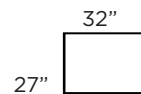

Ottoman

• BR50