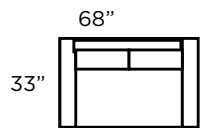

Available in a wide variety of patterns and colours, all 3 sizes feature foam filled cushions on seat and back.

*Condo size shown

ILLUSTRATION

ITEM

Loveseat

SKUS

• OS20

Condo

Seat Foam

Back Foam

OTHER DIMENSIONS

Height 31"

Seat height 17"

Seat depth 21"

Arm height 24"