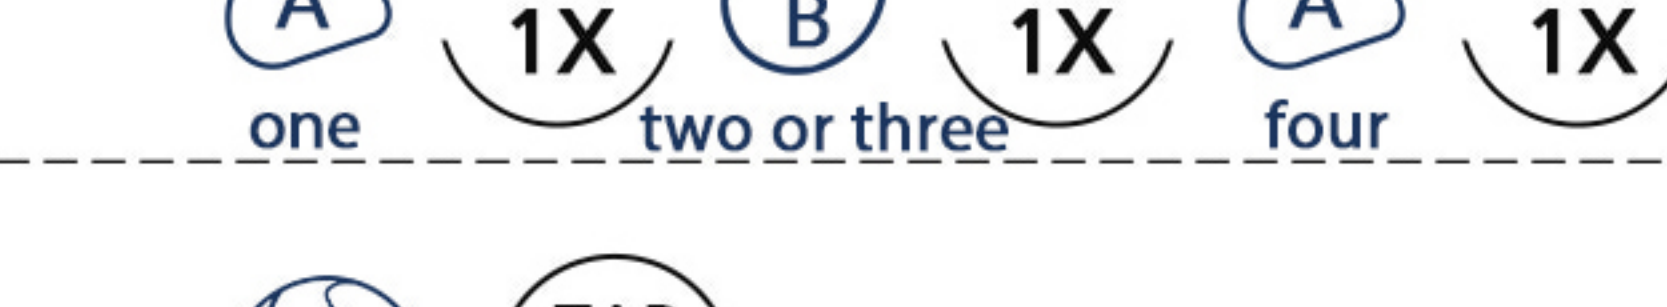

Start Intercom