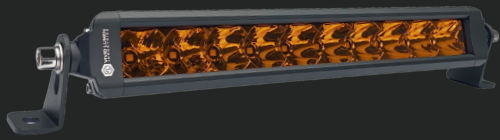

# WIRED OFF-ROAD LIGHT BARS

The Wired Series offers form and function! Featuring a slim, compact design, Monster Osram LED Chips and leak proof enclosed housing, the Wired Series' reliability and brightness can't be beat.

## COLOUR OPTIONS

White

Amber

## COMBO BEAM PATTERN

Flood

Spot

6W HP Chips

**(16120)** 20" Combo Single Row Light Bar  
Beam width 46M | 1 Lux distance 468M

**(16212) 12" Combo Single Row Light Bar (AMBER)**

**(16220) 20" Combo Single Row Light Bar (AMBER)**

**(16230) 30" Combo Single Row Light Bar (AMBER)**

**(16240) 40" Combo Single Row Light Bar (AMBER)**

**(16250) 50" Combo Single Row Light Bar (AMBER)**

**WIRED- SINGLE ROW | COMBO BEAM PATTERN ONLY**

PART NO.	SIZE	INCLUDES	BEAM	VOLTAGE	AMPS	POWER	OUTPUT	WARRANTY
16112	12"	1X LIGHT + COVER	COMBO	9-36V DC	5@12V	60W	3,715 LM	LIFETIME
16120	20"	1X LIGHT + HARNESS + SWITCH	COMBO	9-36V DC	10@12V	120W	5,759 LM	LIFETIME
16130	30"	1X LIGHT + HARNESS + SWITCH	COMBO	9-36V DC	15@12V	180W	10,097 LM	LIFETIME
16140	40"	1X LIGHT + HARNESS + SWITCH	COMBO	9-36V DC	20@12V	240W	12,411 LM	LIFETIME
16150	50"	1X LIGHT + HARNESS + SWITCH	COMBO	9-36V DC	25@12V	300W	15,037 LM	LIFETIME
16212	12"	1X LIGHT + COVER	COMBO	9-36V DC	5@12V	60W	3,715 LM	LIFETIME
16220	20"	1X LIGHT + HARNESS + SWITCH	COMBO	9-36V DC	10@12V	120W	5,759 LM	LIFETIME
16230	30"	1X LIGHT + HARNESS + SWITCH	COMBO	9-36V DC	15@12V	180W	10,097 LM	LIFETIME
16240	40"	1X LIGHT + HARNESS + SWITCH	COMBO	9-36V DC	20@12V	240W	12,411 LM	LIFETIME
16250	50"	1X LIGHT + HARNESS + SWITCH	COMBO	9-36V DC	25@12V	300W	15,037 LM	LIFETIME