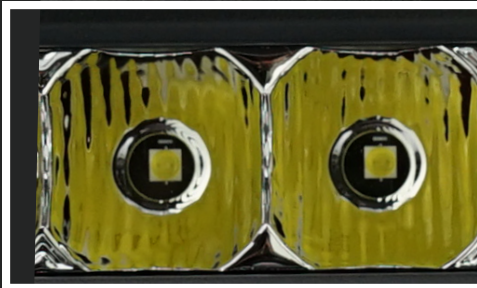

# WIRED OFF-ROAD LIGHT BARS

The Wired Series offers form and function! Featuring a slim, compact design, Monster Osram LED Chips and leak proof enclosed housing, the Wired Series' reliability and brightness can't be beat.

## COLOUR OPTIONS

White

Amber

## COMBO BEAM PATTERN

Flood

Spot

6W HP Chips

**(16120)** 20" Combo Single Row Light Bar  
Beam width 46M | 1 Lux distance 468M

**(16212) 12" Combo Single Row Light Bar (AMBER)**

**(16220) 20" Combo Single Row Light Bar (AMBER)**