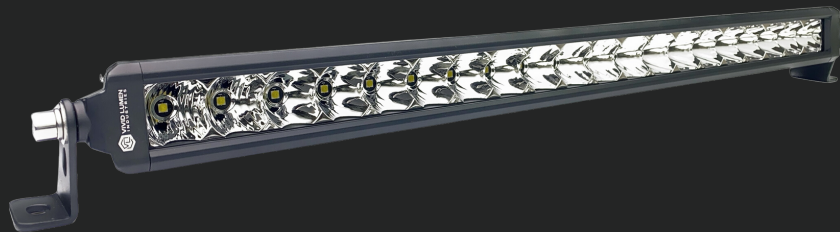

# WIRED OFF-ROAD LIGHT BARS

The Wired Series offers form and function! Featuring a slim, compact design, Monster Osram LED Chips and leak proof enclosed housing, the Wired Series' reliability and brightness can't be beat.

## COLOUR OPTIONS

White

Amber

## COMBO BEAM PATTERN

Flood

Spot

6W HP Chips

**(16120)** 20" Combo Single Row Light Bar  
Beam width 46M | 1 Lux distance 468M

**(16212) 12" Combo Single Row Light Bar (AMBER)**

**(16220) 20" Combo Single Row Light Bar (AMBER)**

**(16230) 30" Combo Single Row Light Bar (AMBER)**

**(16240) 40" Combo Single Row Light Bar (AMBER)**

**(16250) 50" Combo Single Row Light Bar (AMBER)**

**WIRED- SINGLE ROW | COMBO BEAM PATTERN ONLY**

PART NO.	SIZE	INCLUDES	BEAM	VOLTAGE	AMPS	POWER	OUTPUT	WARRANTY
16112	12"	1X LIGHT + COVER	COMBO	9-36V DC	5@12V	60W	3,715 LM	LIFETIME
16120	20"	1X LIGHT + HARNESS + SWITCH	COMBO	9-36V DC	10@12V	120W	5,759 LM	LIFETIME
16130	30"	1X LIGHT + HARNESS + SWITCH	COMBO	9-36V DC	15@12V	180W	10,097 LM	LIFETIME
16140	40"	1X LIGHT + HARNESS + SWITCH	COMBO	9-36V DC	20@12V	240W	12,411 LM	LIFETIME
16150	50"	1X LIGHT + HARNESS + SWITCH	COMBO	9-36V DC	25@12V	300W	15,037 LM	LIFETIME
16212	12"	1X LIGHT + COVER	COMBO	9-36V DC	5@12V	60W	3,715 LM	LIFETIME
16220	20"	1X LIGHT + HARNESS + SWITCH	COMBO	9-36V DC	10@12V	120W	5,759 LM	LIFETIME
16230	30"	1X LIGHT + HARNESS + SWITCH	COMBO	9-36V DC	15@12V	180W	10,097 LM	LIFETIME
16240	40"	1X LIGHT + HARNESS + SWITCH	COMBO	9-36V DC	20@12V	240W	12,411 LM	LIFETIME
16250	50"	1X LIGHT + HARNESS + SWITCH	COMBO	9-36V DC	25@12V	300W	15,037 LM	LIFETIME