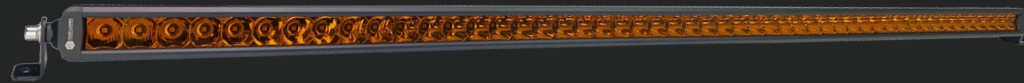

# WIRED OFF-ROAD LIGHT BARS

The Wired Series offers form and function! Featuring a slim, compact design, Monster Osram LED Chips and leak proof enclosed housing, the Wired Series' reliability and brightness can't be beat.

## COLOUR OPTIONS

White

Amber

## COMBO BEAM PATTERN

Flood

Spot

6W HP Chips

**(16120)** 20" Combo Single Row Light Bar  
Beam width 46M | 1 Lux distance 468M

**(16212) 12" Combo Single Row Light Bar (AMBER)**

**(16220) 20" Combo Single Row Light Bar (AMBER)**

**(16230) 30" Combo Single Row Light Bar (AMBER)**

**(16240) 40" Combo Single Row Light Bar (AMBER)**

**(16250) 50" Combo Single Row Light Bar (AMBER)**

**WIRED- SINGLE ROW | COMBO BEAM PATTERN ONLY**

PART NO.	SIZE	INCLUDES	BEAM	VOLTAGE	AMPS	POWER	OUTPUT	WARRANTY
16112	12"	1X LIGHT + COVER	COMBO	9-36V DC	5@12V	60W	3,715 LM	LIFETIME
16120	20"	1X LIGHT + HARNESS + SWITCH	COMBO	9-36V DC	10@12V	120W	5,759 LM	LIFETIME
16130	30"	1X LIGHT + HARNESS + SWITCH	COMBO	9-36V DC	15@12V	180W	10,097 LM	LIFETIME
16140	40"	1X LIGHT + HARNESS + SWITCH	COMBO	9-36V DC	20@12V	240W	12,411 LM	LIFETIME
16150	50"	1X LIGHT + HARNESS + SWITCH	COMBO	9-36V DC	25@12V	300W	15,037 LM	LIFETIME
16212	12"	1X LIGHT + COVER	COMBO	9-36V DC	5@12V	60W	3,715 LM	LIFETIME
16220	20"	1X LIGHT + HARNESS + SWITCH	COMBO	9-36V DC	10@12V	120W	5,759 LM	LIFETIME
16230	30"	1X LIGHT + HARNESS + SWITCH	COMBO	9-36V DC	15@12V	180W	10,097 LM	LIFETIME
16240	40"	1X LIGHT + HARNESS + SWITCH	COMBO	9-36V DC	20@12V	240W	12,411 LM	LIFETIME
16250	50"	1X LIGHT + HARNESS + SWITCH	COMBO	9-36V DC	25@12V	300W	15,037 LM	LIFETIME