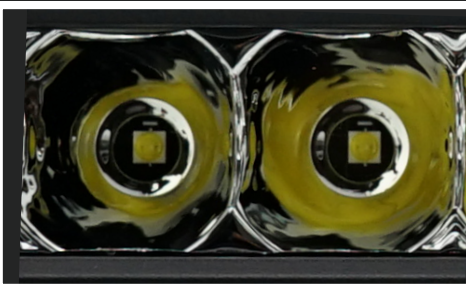

# WIRED OFF-ROAD LIGHT BARS

The Wired Series offers form and function! Featuring a slim, compact design, Monster Osram LED Chips and leak proof enclosed housing, the Wired Series' reliability and brightness can't be beat.

## COLOUR OPTIONS

White

Amber

## COMBO BEAM PATTERN

Flood

Spot

6W HP Chips

**(16120)** 20" Combo Single Row Light Bar  
Beam width 46M | 1 Lux distance 468M

**(16212) 12" Combo Single Row Light Bar (AMBER)**

**(16220) 20" Combo Single Row Light Bar (AMBER)**