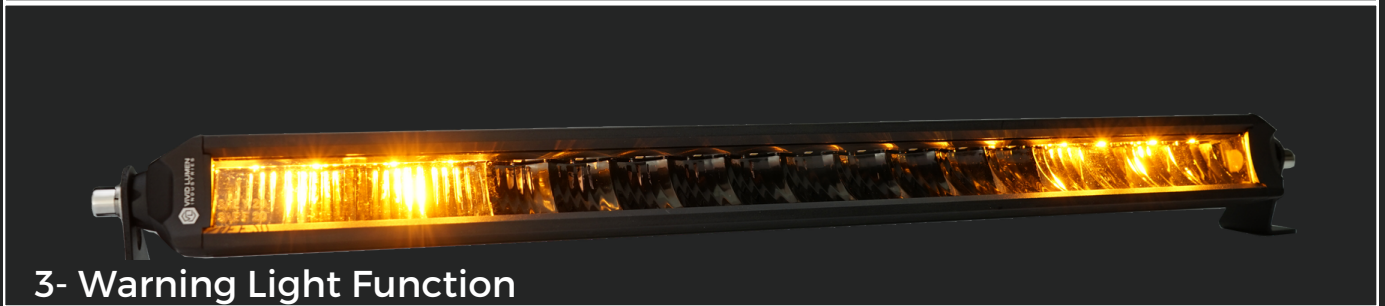

SUPER B SERIES

(15302) 20" Auxiliary Driving Light
SAE J581 | J583.
Kit includes: (1) bar, (1) switch, (1) Cover
1 Harness

-  SAE COMPLIANT
-  WARNING FLASHER
-  HIGH- INTENSITY OSRAM CHIPS
-  LEAK PROOF DESIGN
-  MULTIPLE BEAM PATTERNS

(15102) 6" Auxiliary Fog Light
SAE J583.
it includes: (2) bars, (1) switch, (1) Cover 1 Harness

SAE COMPLIANT

SUPER B 3 FUNCTION LIGHT BARS

The Super B Series is an advanced piece of equipment featuring 3 functions, powerful optics with the versatility of the fog light, driving light and warning light options. The Super B Series is an ultra-compact bar with patented optic technology built to suit every driving condition

3 FUNCTIONS

1- Driving Light Function

2- Fog Light Function

3- Warning Light Function

| PART NO. | INCLUDES | BEAM | VOLTAGE | AMPS | POWER | OUTPUT | WARRANTY |
|----------|-----------------------------|-----------------|----------|----------|-------|---------|----------|
| 15302 | 1X LIGHT + HARNESS + SWITCH | SAE F.Y FLASH | 9-36V DC | 13.6@12V | 164W | 3523 LM | LIFETIME |
| 15102 | 2X LIGHT + HARNESS+ SWITCH | SAE F FLASH | 9-36V DC | 2.6@12V | 32W | 698 LM | LIFETIME |