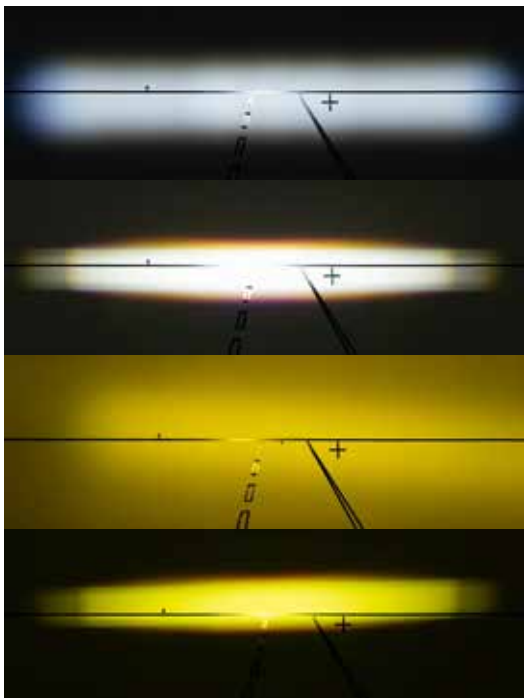

The FNG series is crafted to provide the brightness you need to light the trails and highways ahead.

FEATURES

TIR OPTIC TECHNOLOGY

The TIR (Total Internal Reflection) is an internal lens within the light housing. It captures and emits more light directly from the LED chip than your traditional light housing (such as a parabolic reflector).

SAE DRIVING

SAE FOG

HYPER SPOT

FLOOD

DISPLAYS

FREE DISPLAY WITH ORDER.
DISPLAYS SHIP IN AUGUST

BEAM COMPARISON

RIGID INDUSTRIES