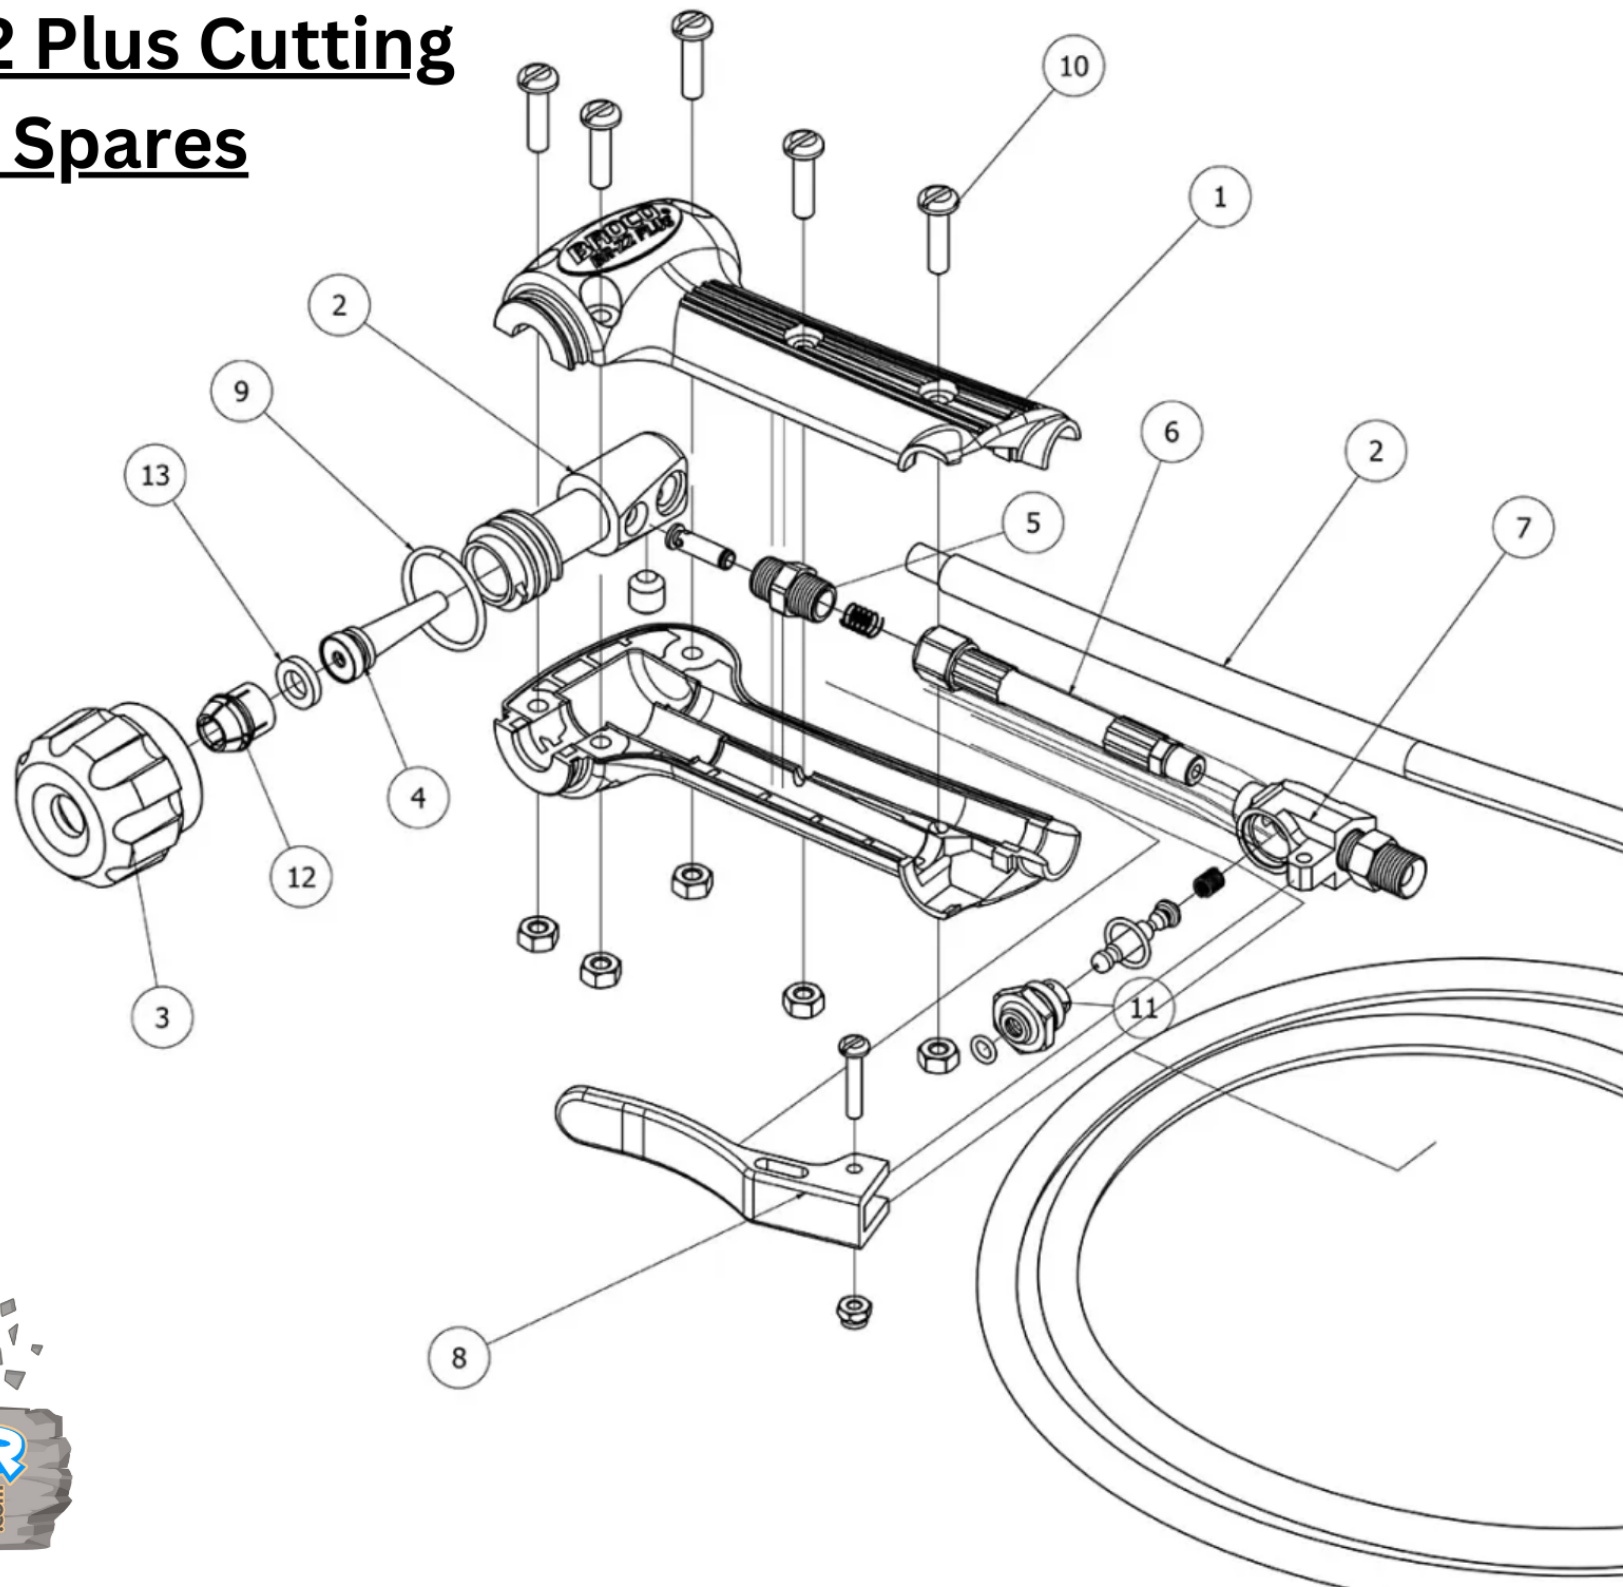

# Broco BR-22 Plus Cutting Torch Spares

<u>Diagram #</u>	<u>Part #</u>	<u>Description</u>
1	UWBR22A01	Replacement Handle set w/ screws and o-ring
2	UWBR22A03	Head and Cable Assy
3	UWBR22A04	Collet Nut Assy
4	UWBR22A05	Flash Arrestor Assy
5	UWBR22A06	Check Valve Assy
6	UWBR22A07	Coupler Hose Assy
7	UWBR22A08	Control Valve Assy
8	UWBR22A09	Valve Lever w/ Screw and Nut
9	UWBR22N123	Dash 123 O-ring Nut to Handle Seal
10	UWBR22R02K	Replacement Handle Screw Set w/ Nuts
11	UWBR22R08K	Control Valve Repair Kit
12	COLLET	Collet and Washer Kit (Specify Size)
13	WASHER	Rubber Collet Washer (Specify Size)