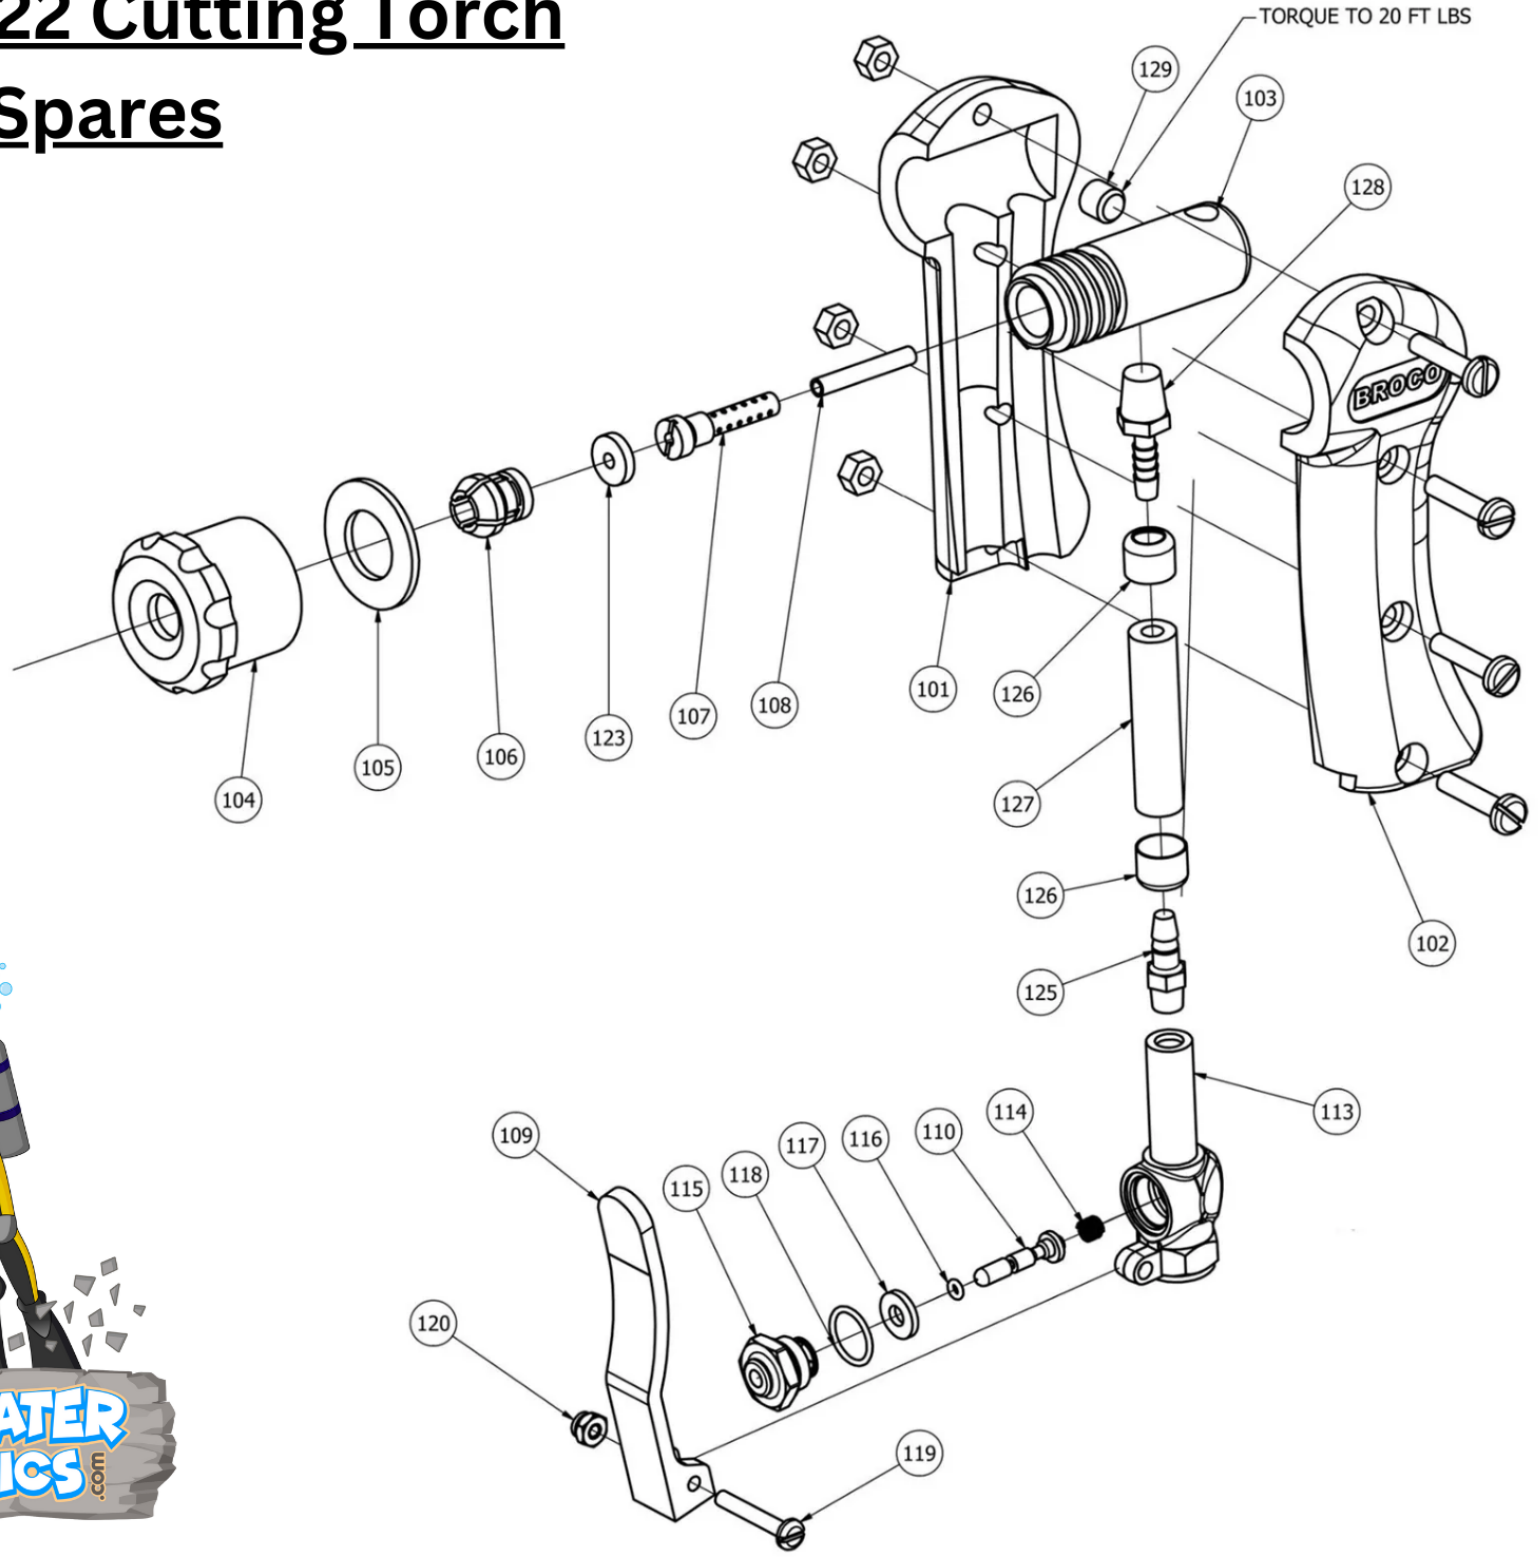

Broco BR-22 Cutting Torch

Spares

<u>Diagram #</u>	<u>Part #</u>	<u>Description</u>
101/102	101/102	Handle Set
103/112	103/112	Torch Head & Cable Assembly
104UW	104UW	Collet Nut
105	105	Compression Washer
106	106	Collet (Specify Size)
107	107	Flash Arrestor
108	108	Flash Arrestor Screen
109	109	Oxygen Valve Lever
110	110	Valve Stem
111UW	111UW	Coupler Assembly
113	113	Oxygen Valve Body
114	114	Valve Stem Spring
115	115	Oxygen Valve Nut
116	116	Valve Stem O-Ring
117	117	Valve Stem Washer
118	118	Valve Nut O-Ring
119/120	119/120	Valve Lever Screw & Locknut
121/122	121/122	Handle Screws & Nuts
123	123	Collet Washer
124	124	Oxygen Hose Adapter Fitting