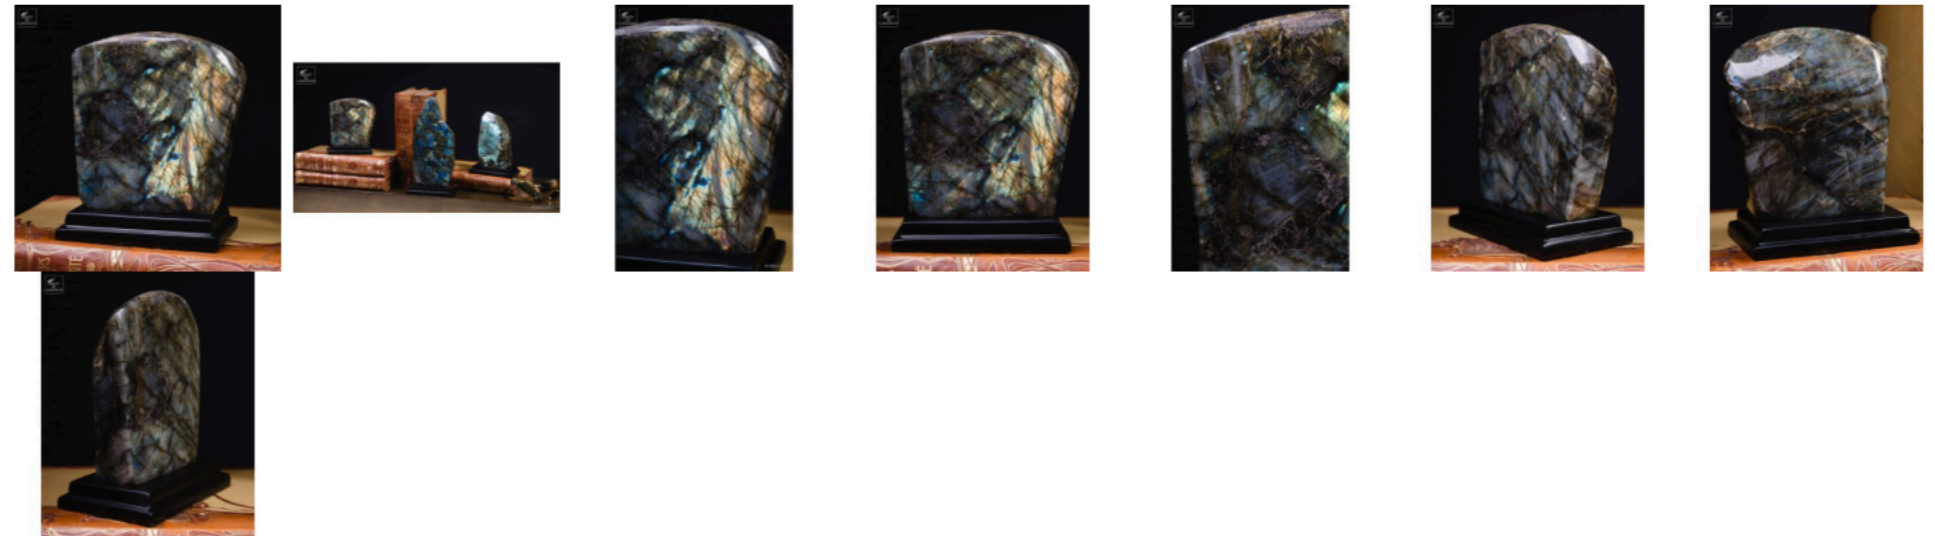

## Polished labradorite on stand from Madagascar

*Labradorite 4 faces polies (Madagascar) sur socle aluminium noir*

• 00000 1464 PUMI1216-4 •

Polished labradorite on stand from Madagascar

*Labradorite 4 faces polies (Madagascar) sur socle aluminium noir*

L 14,00cm x l 9,00cm x H 18,00cm

Since we are passionate by nature and experimented experts, we target the highest standards of quality. Our curiosities hunters keep increasing their networks to find the rare pearl. Coming from the animal, vegetal and mineral kingdoms they all have in common to be one of a kind.