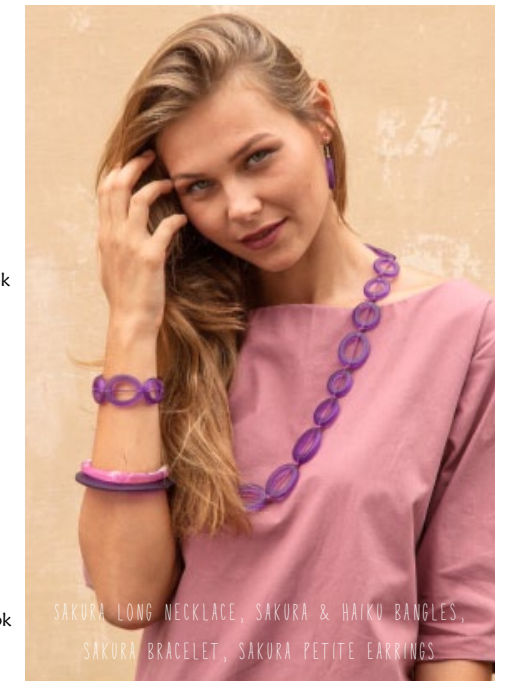

Wabi Petite- Pink Swirl
L: 5cm on Sterling Hook
RE0493

Wabi Petite- Violet
L: 5cm on Sterling Hook
RE0490

Wabi Grande- Pink Swirl
L: 5.5cm on Sterling Hook
RE0507

Wabi Grande- Violet
L: 5.5cm on Sterling Hook
RE0504

SAKURA LONG NECKLACE, SAKURA & HAIKU BANGLES,
SAKURA BRACELET, SAKURA PETITE EARRINGS

Haiku Pendant- Wasabi
L: Adjustable to 74cm
RP0092

Sabi-Short- Wasabi Swirl
L: 56.5cm on satin cord
RN0516

Sabi- Long- Wasabi Swirl
L: 94cm on satin cord
RN0526