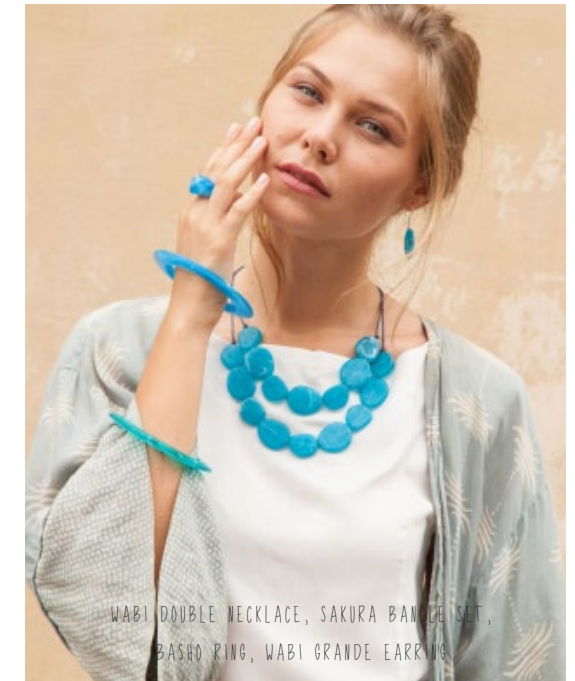

WABI DOUBLE NECKLACE, SAKURA BANGLE SET,
BASHO RING, WABI GRANDE EARRING