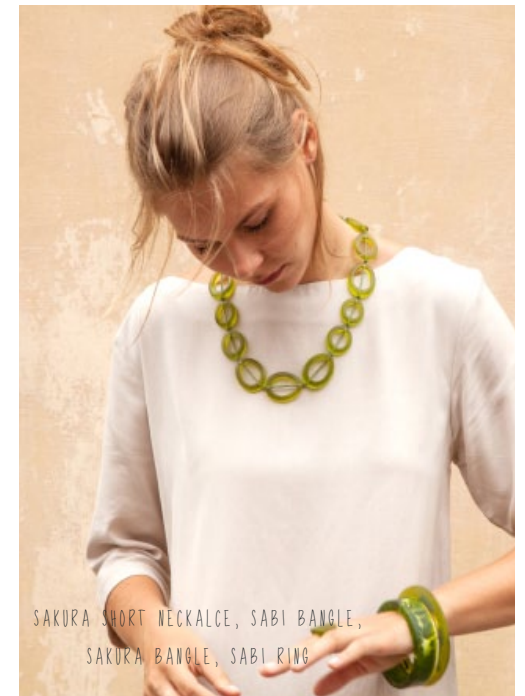

Sabi Ring- Olive Swirl
Size: 8 (Small/Med)
RR0227

SAKURA SHORT NECKALCE, SABI BANGLE,
SAKURA BANGLE, SABI RING