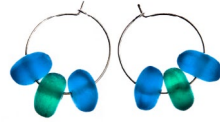

'Hmong'- Turquoise Theme
L: 3cm (inc. hoop)
RE0478