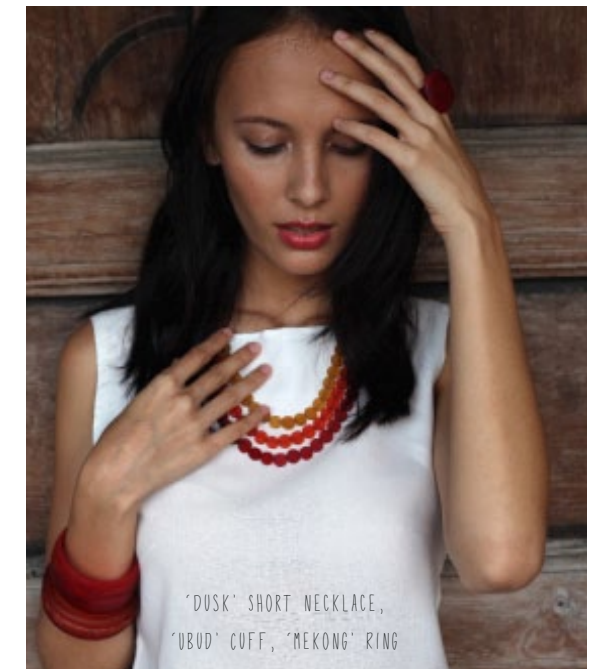

'Manhattan'- Red
Length: 3.8cm (incl. hook)
RE0199

'Borough'- Red & Orange
Length: 4.8cm (inc.hook)
RE0163

'Bilbao' Brooch- Red Mix-
Length: 5.4cm Height: 4.8cm
BR0011

'Bilbao' Brooch- Orange
Length: 5.4cm Height: 4.8cm
BR0013