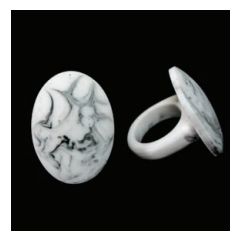

Aura Ring- White-Black Swirl
Size: 8-8.5 (M)
RR0250