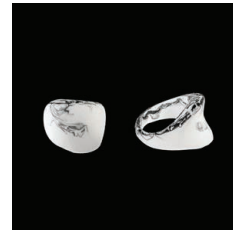

Supernova Bracelet-
White Wabi
Adjustable on Stretch Elastic
RB0940

Supernova Bracelet- Opaque
White
Adjustable on Stretch Elastic
RB0939

The Planets Bracelet-
Opaque White
Adjustable on Stretch Elastic
RB0961

Celestial Ring- White Wabi
Size 8.5 (Medium)
RR0288

Celestial Ring- white
Size 8.5 (Medium)
RR0286

Galactic Ring- Opaque white
Size 8.5 (Medium)
RR0315

Supernova Ring- White Wabi
Size 8.5 (Medium)
RR0298