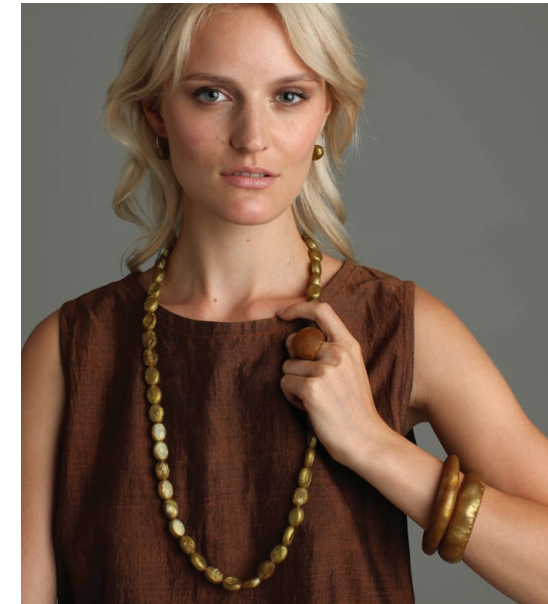

'The Planets' Short Necklace
'Luna' Medium Earrings

'Constellations' long necklace, 'Eclipse' and 'Constellations' bangle, 'orbit' earrings

Saturn Stud- Silver Sparkle L: 1cm on stainless stud RE0751