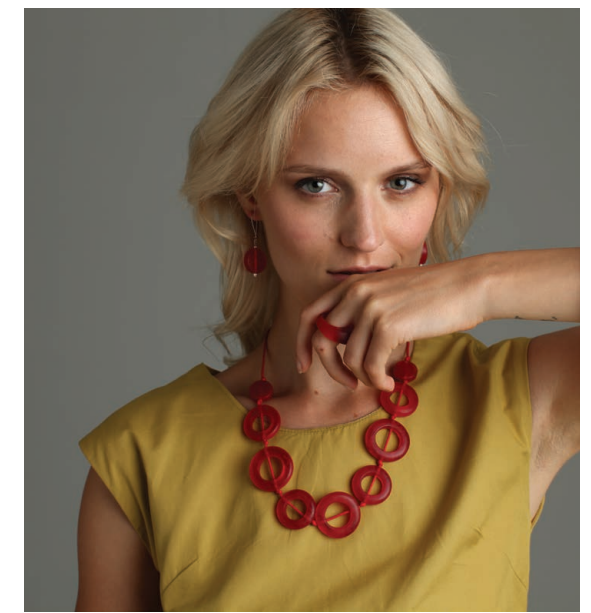

'Eclipse' necklace, 'Eclipse' earrings, 'Celestial' Ring

'The Planets' Short Necklace,
'Luna Petite' ring, 'The Planets' Ring