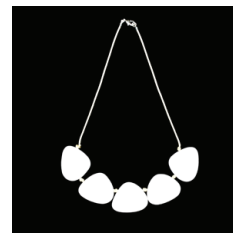

Satori Necklace- White
L: 52 cm on wax cotton
RN0476