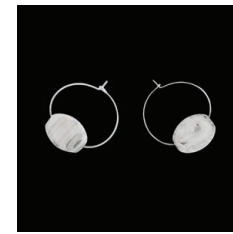

Orbit Earrings- White Wabi
L: 3.3cm (incl stainless hook)
RE0662