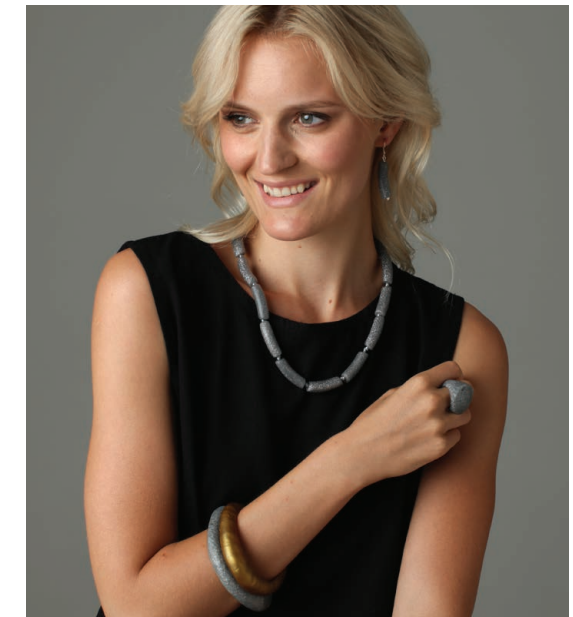

Saturn Stud- Silver Sparkle L: 1cm on stainless stud RE0751

'Luna' Short necklace, 'Luna' bracelet,
'Luna' medium earrings

Eclipse Necklace, Bangles & Earrings, Celestial Ring