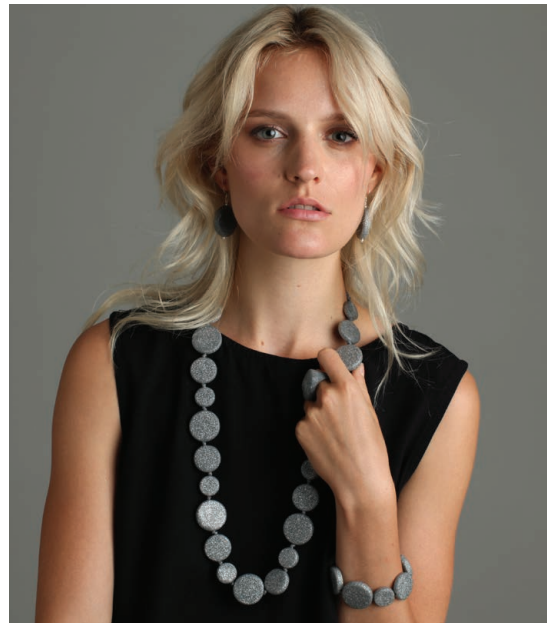

Galactic Ring- Silver Sparkle Size 8.5 (Medium) RR0318

Galactic Ring- Silver Sparkle Size 8.5 (Medium) RR0300

'Luna' long necklace, 'Luna' bracelet, 'Luna medium earrings', 'Celestial' ring