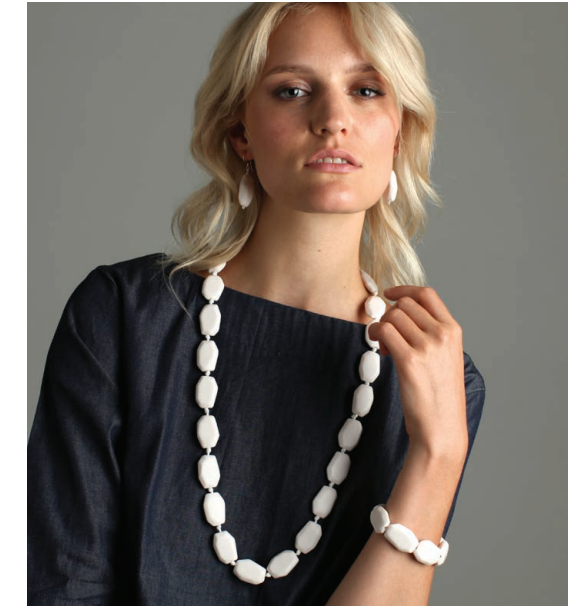

'Galactic' Necklace,
'Galactic' Bracelet & Galactic Earrings