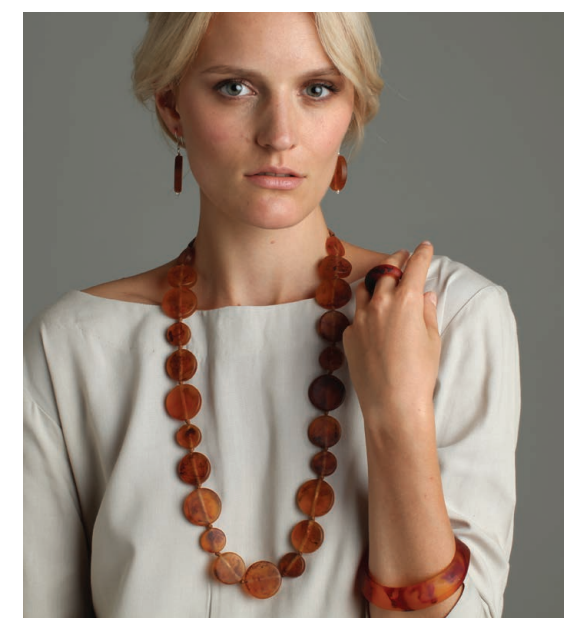

Orbit Earrings- Amber Swirl L: 3.3cm (incl stainless hook) RE0665

'Equinox' Necklace, 'Eclipse' bracelet, 'Eclipse' earrings, 'Supernova' ring

The Planets- Amber Swirl L: 7cm (incl silver hook) RE0712

The Planets- Cream Swirl L: 7cm (incl silver hook) RE0713