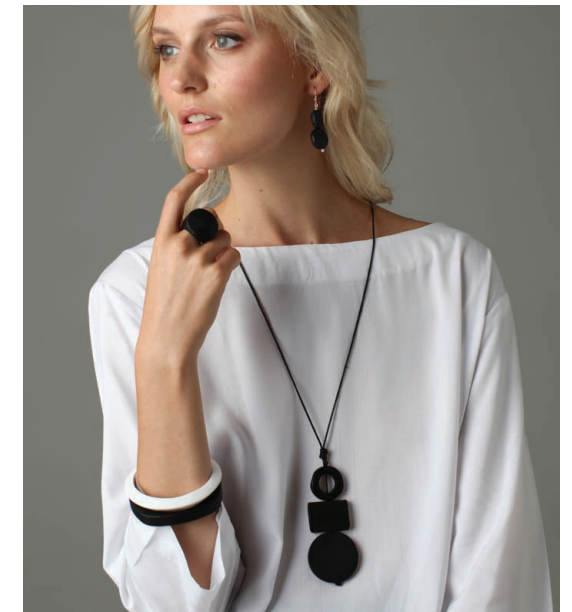

The Planets Ring- Black Wabi
Size 8.5 (Medium)
RR0307

The Planets- Black Wabi
L: 7cm (incl silver hook)
RE0710

Interstellar Stud- Black Wabi
L: 1.1cm on stainless stud
RE0755

Interstellar Stud-
Opaque Black
L: 1.1cm on stainless stud
RE0754