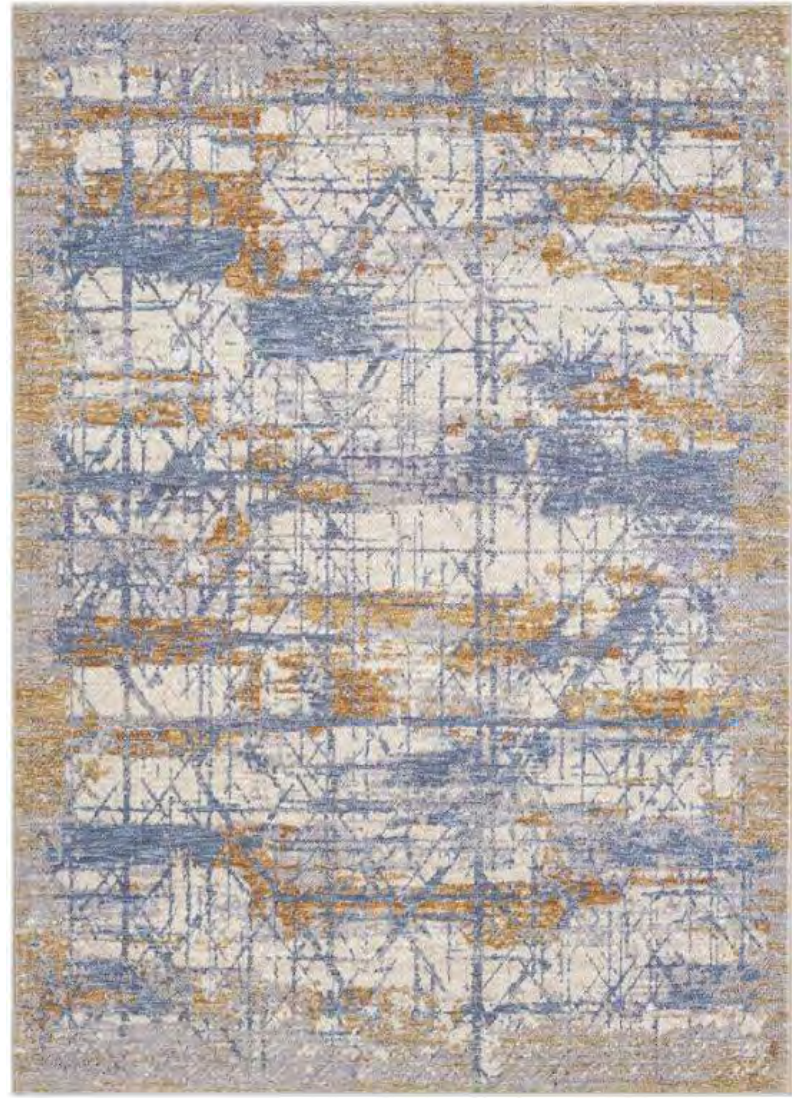

7001

ARIZONA

COSMOS CARPETS