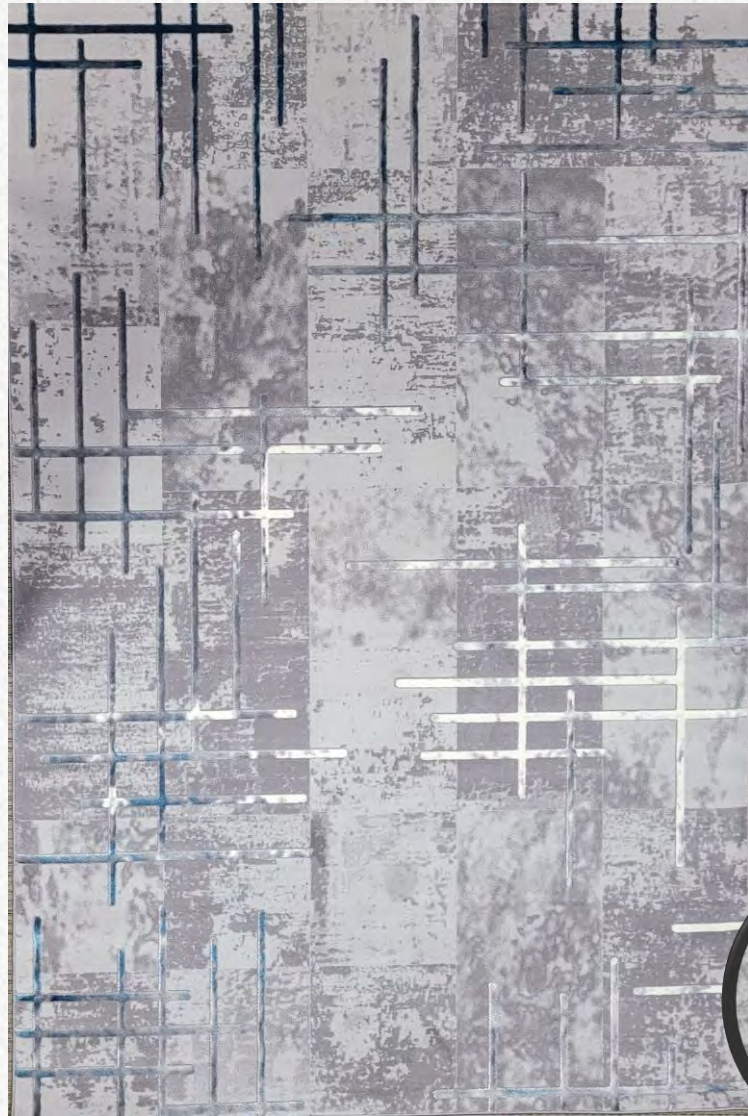

2215 GREY AQUA