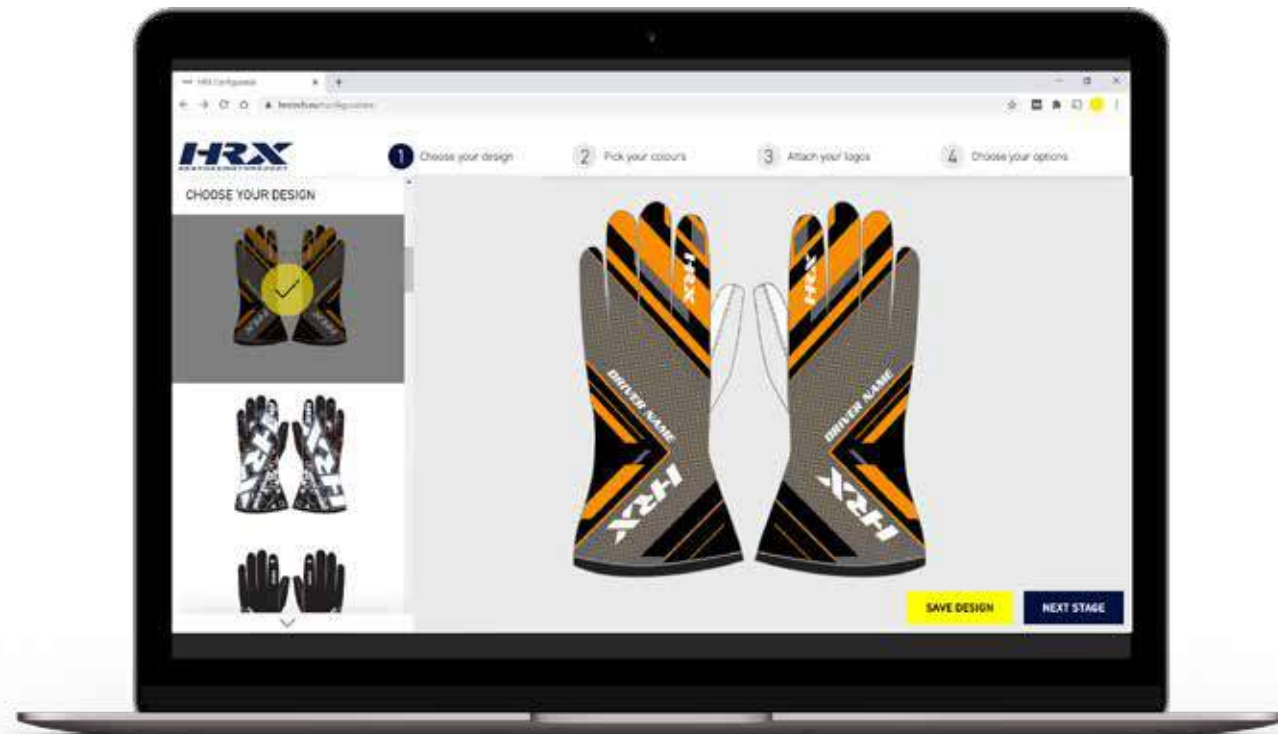

- 1 • choose the design
- 2 • pick the colours
- 3 • attach the logos
- 4 • add the options

www.hrxtech.eu/configuratore

CREATE YOUR GLOVES

USE OUR DESIGNS FOR YOUR PROJECT

HRX presents gloves designs
for your best gloves configuration