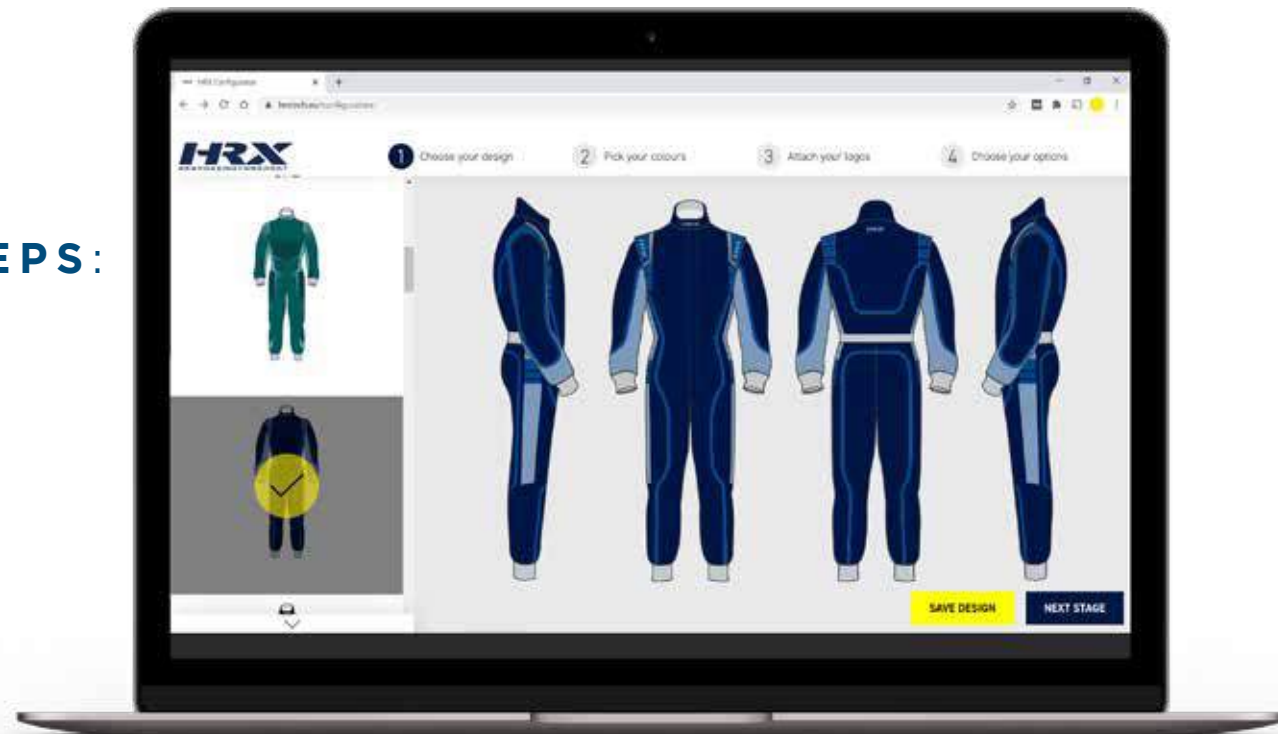

FUJI 3

FUJI 4

ICS DESIGN FOR CONFIGURATOR

CREATE YOUR SUIT USE OUR DESIGNS FOR YOUR PROJECT

HRX presents 8 suit designs
for your best suit configuration

CREATE YOUR SUIT IN 4 STEPS:

1. 1 • choose the design
2. 2 • pick the colours
3. 3 • attach the logos
4. 4 • add the options

www.hrxtech.eu/configuratore