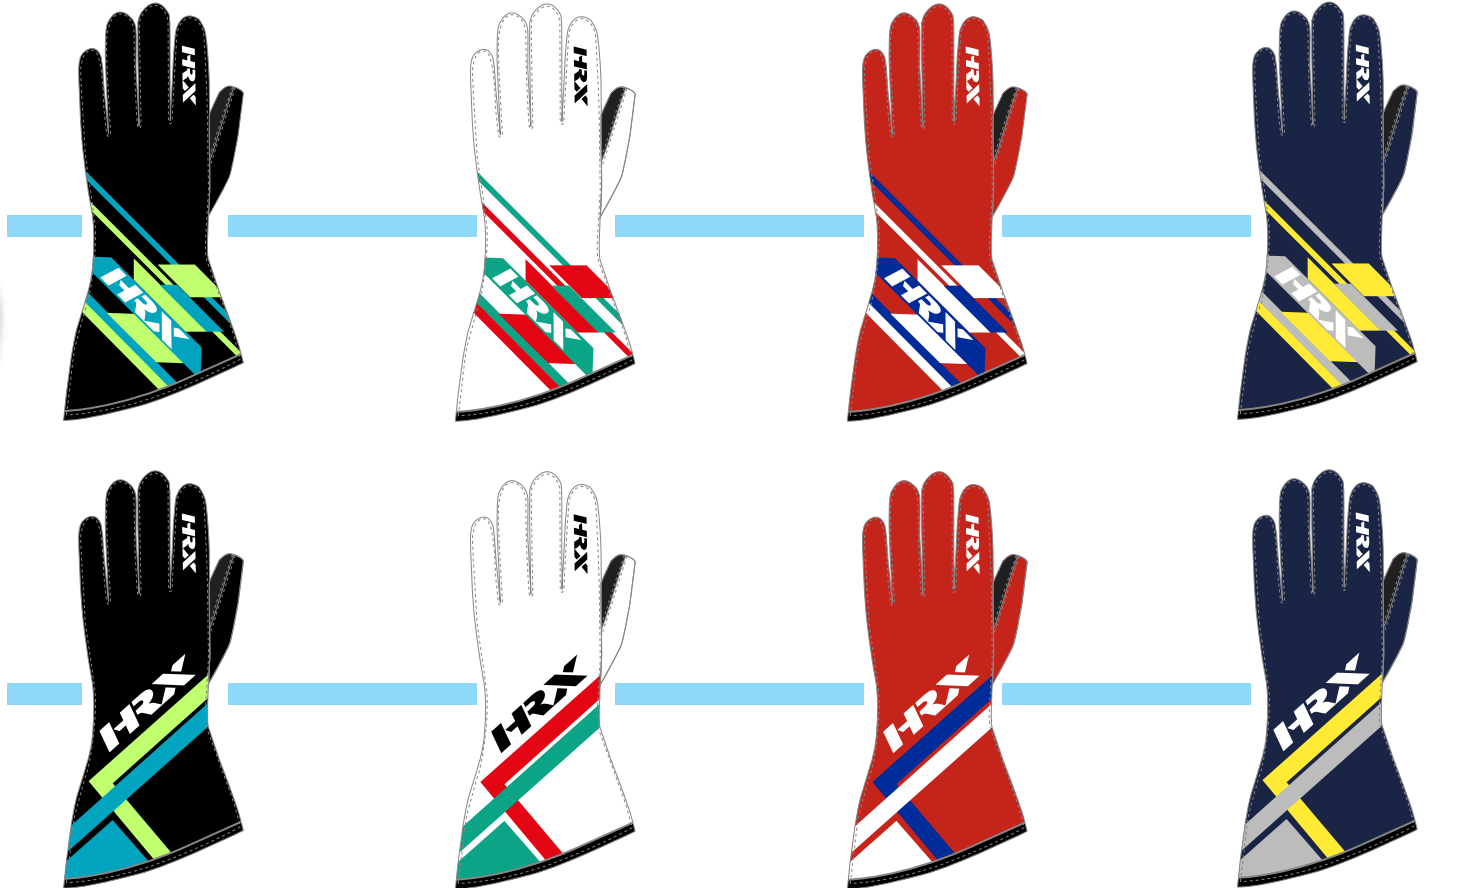

K-ICON (sublimated)

For standard gloves, 2 graphics with those colour combinations are possible

GLOVES

K-RACER

INTERNAL
STITCHING

4 COLORS

2 DESIGNS

GLOVES