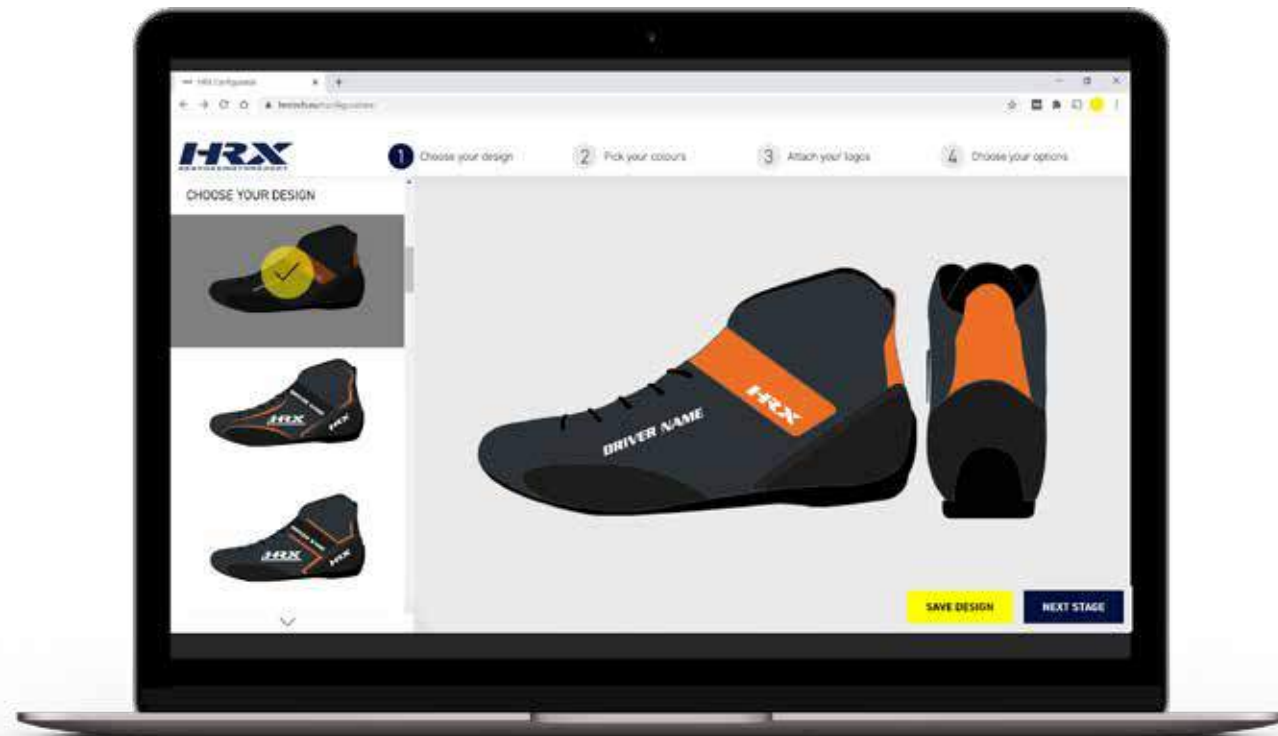

ICS DESIGN FOR CONFIGURATOR

CREATE YOUR BOOTS
IN **4 STEPS**:

1. 1 • choose the design
2. 2 • pick the colours
3. 3 • attach the logos
4. 4 • add the options

www.hrxtech.eu/configuratore

CREATE YOUR BOOTS

USE OUR DESIGNS FOR YOUR PROJECT

HRX presents boots designs
for your best boots configuration