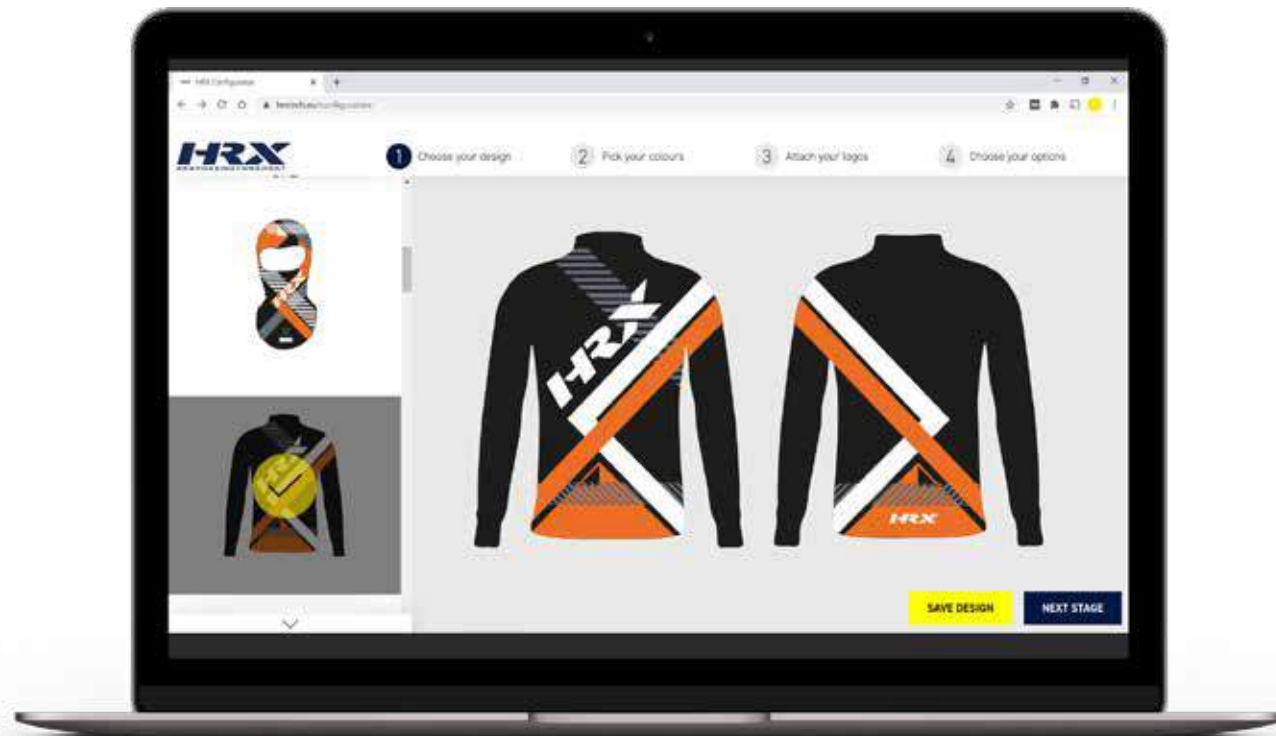

ICS DESIGN FOR CONFIGURATOR

CREATE YOUR UNDERWEAR

USE OUR DESIGNS FOR YOUR PROJECT

HRX presents underwear designs for your best underwear configuration

CREATE YOUR UNDERWEAR
IN **4 STEPS**:

1. 1 • choose the design
2. 2 • pick the colours
3. 3 • attach the logos
4. 4 • add the options

www.hrxtech.eu/configuratore