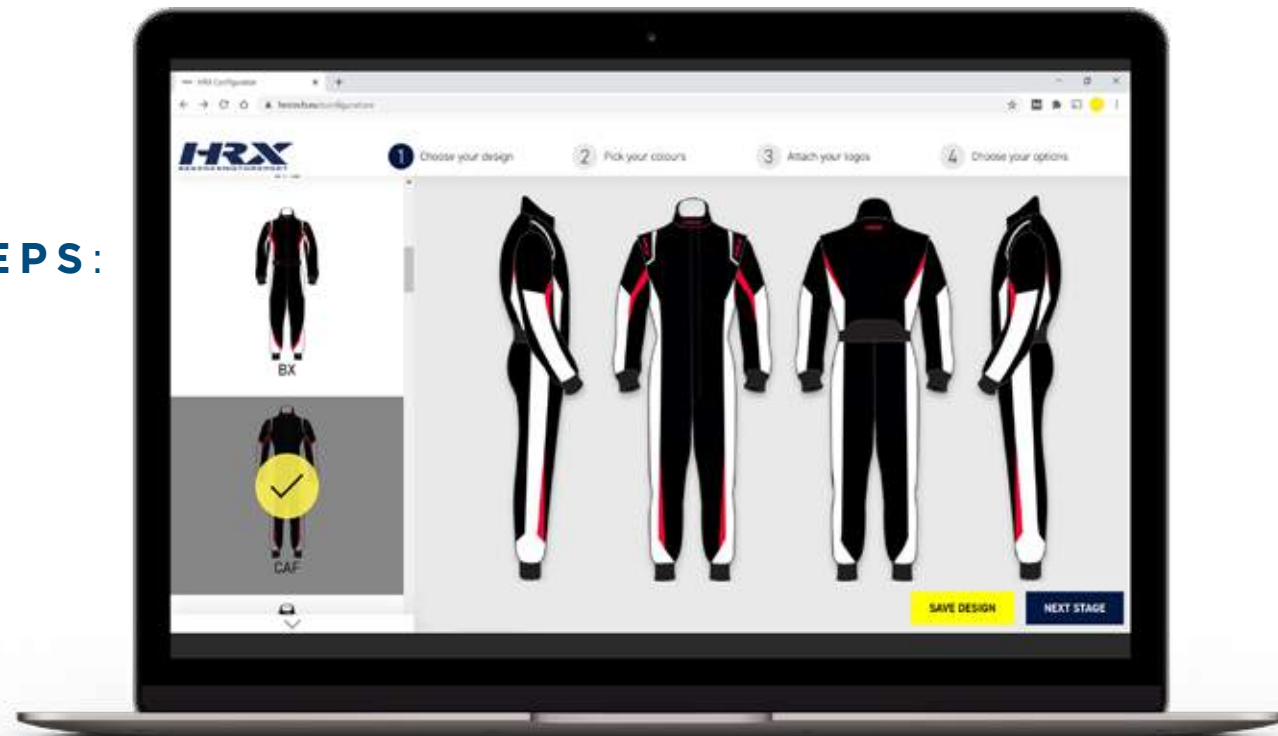

EXTRA
ABS

EXTRA
JMS

ICS DESIGN FOR CONFIGURATOR

CREATE YOUR SUIT USE OUR DESIGNS FOR YOUR PROJECT

HRX presents 8 suit designs
for your best suit configuration

CREATE YOUR SUIT IN 4 STEPS:

1. 1 • choose the design
2. 2 • pick the colours
3. 3 • attach the logos
4. 4 • add the options

www.hrxtech.eu/configuratore