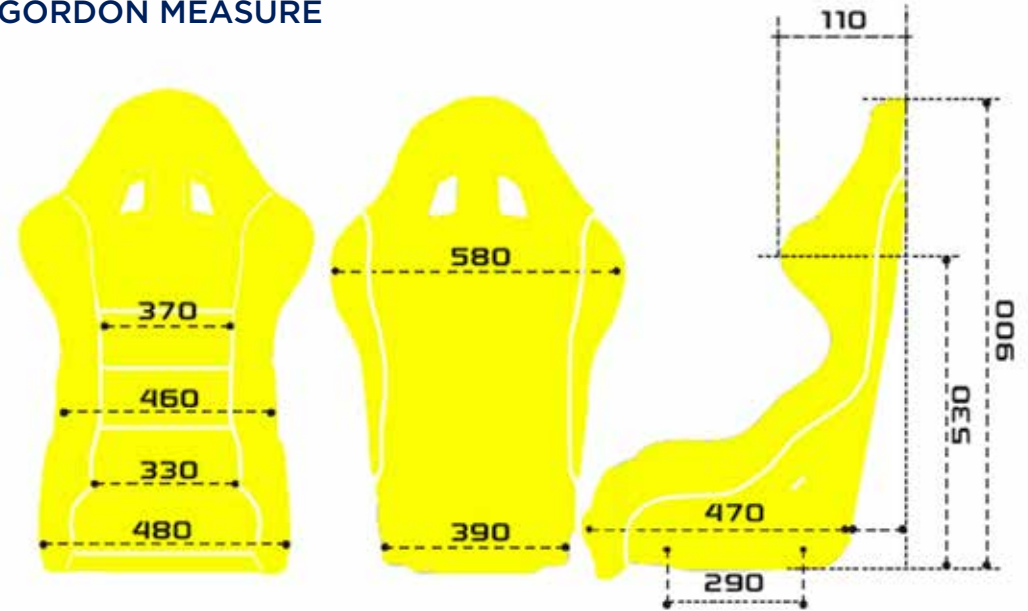

### SKY COVERING

**APPROVED**

MANUFACTURER: HRX  
MODEL: GORDON  
HOM. NO: CS.372.17  
FIA STANDARD: 8855-1999

**GORDON PRO**

**GORDON**

# MEASURE

## GORDON MEASURE