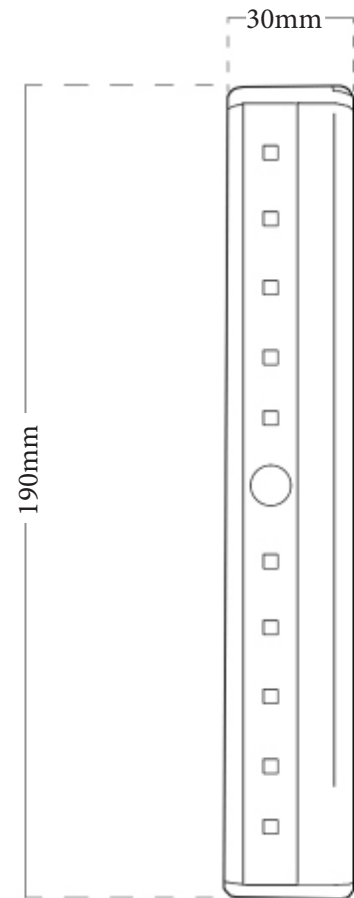

SENSOR

CODE: LEDSENSOR

Specifications

Wattage:	2W
Globe Type:	Built in LED
Dimmable:	No
Finish:	Grey polycarbonate
IP Rating:	IP44
Sensor Angle:	180°
Sensor Range:	6m
Warranty:	12 Months*

* Back to base warranty