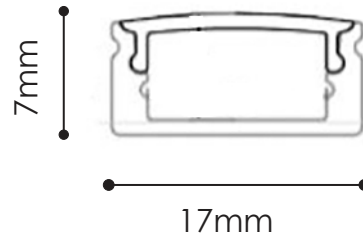

Aluminium Channel

Code:
Surface Mount Aluminium: 134782
Surface Mount Black: 135051
Surface Mount White: 134878

SURFACE MOUNT CHANNEL

Features

Surface mount
Aluminium
2 metre lengths - CAN BE CUT TO LENGTH
Plastic opal diffuser included
End caps available
Channel features are mostly the same