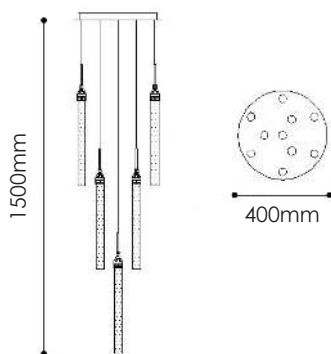

Pendants

31 Light

Code: 9333-31

25 Light

Code: 9333-25

19 Light

Code: 9333-19

10 Light

Code: 9333-10

1 Light

Code: 9333-1

Close Up