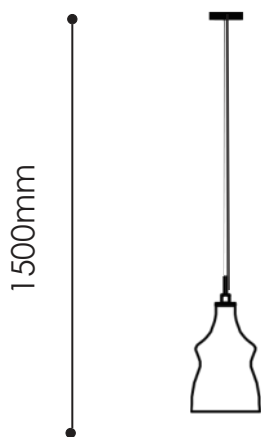

Pendants

Single Reflect

Code:
Reflect Single