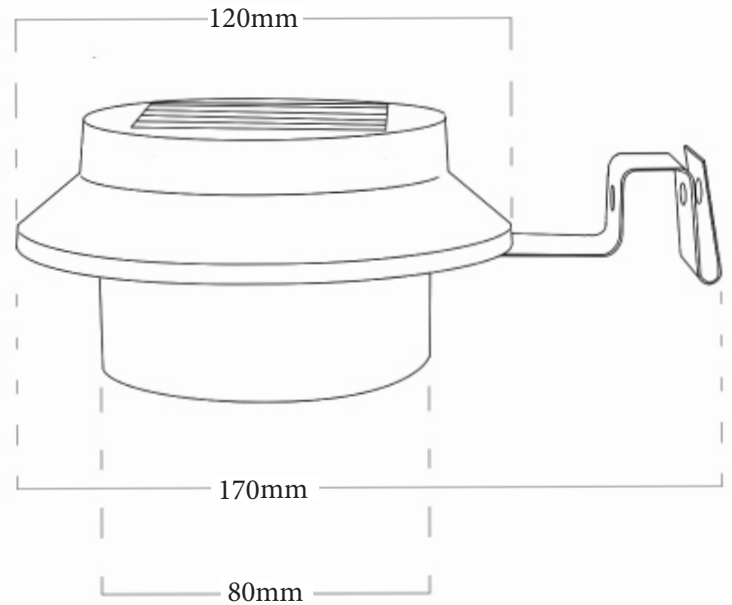

Solar

GUTTER LIGHT

CODE: SOLARGUTTERLIGHT

Specifications

Wattage:	?
Globe Type:	Built in LED
Dimmable:	No
Finish:	Black polycarbonate
IP Rating:	?
Warranty:	12 Months*

* Back to base warranty