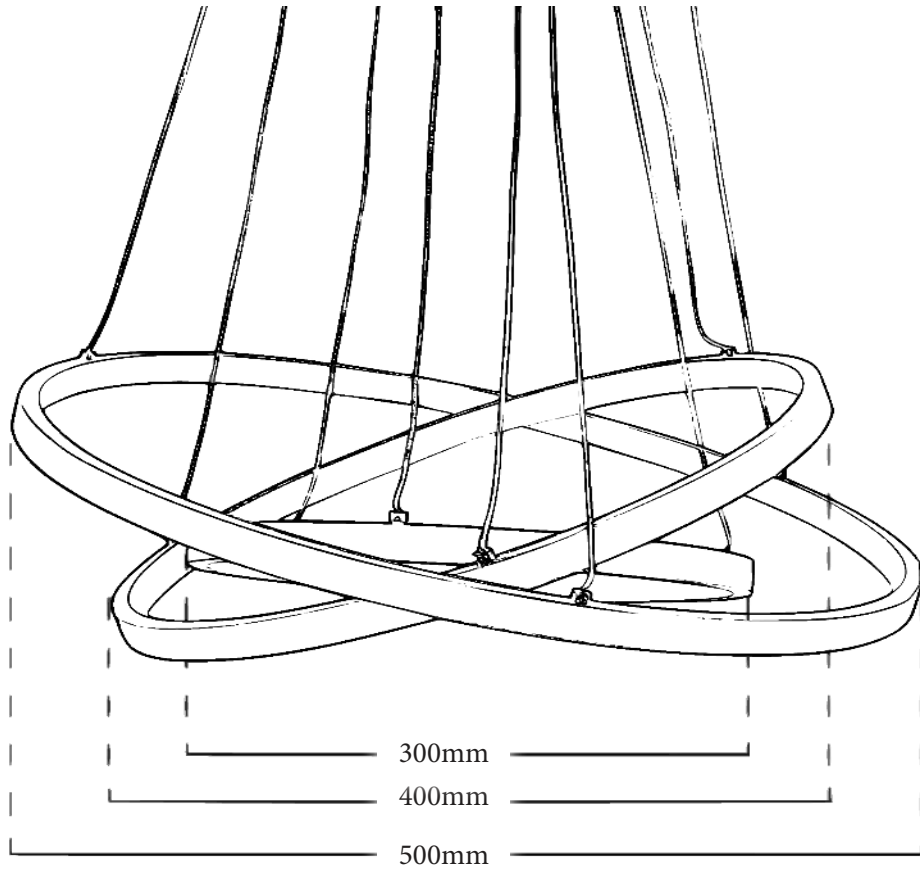

Pendants

HALO 3 TIER 500

CODE: HALO5003TIER

BLACK

ROSE GOLD

CHROME

WHITE