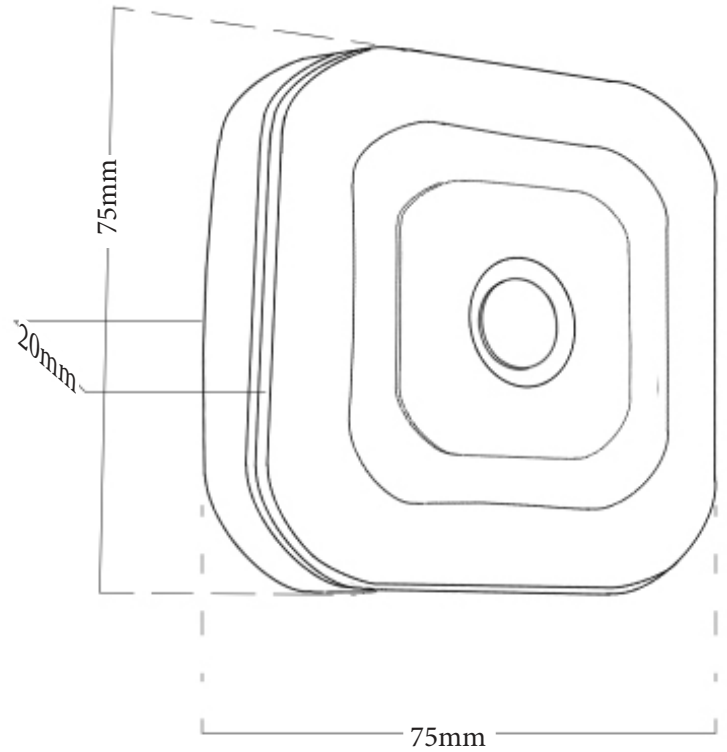

LED

SHELF LIGHT

CODE: LEDSHEFLIGHT

Specifications

Wattage:	2W
Globe Type:	Built in LED
Dimmable:	No
Finish:	Grey polycarbonate
Batteries:	3 x AAA
Warranty:	12 Months*

* Back to base warranty