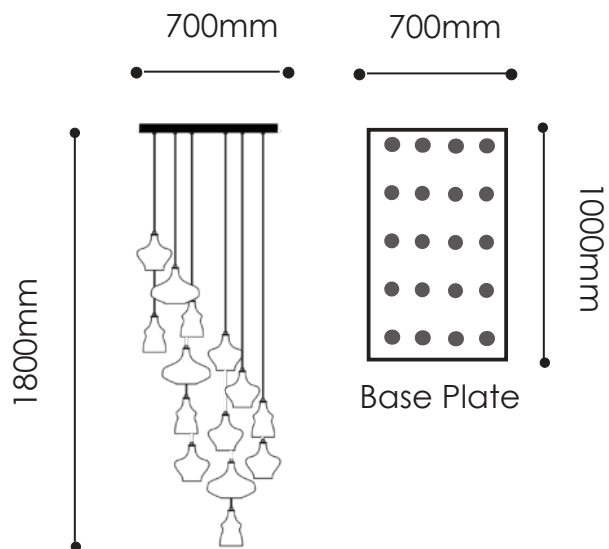

20 Light Reflect

Code:
Reflect 20 light