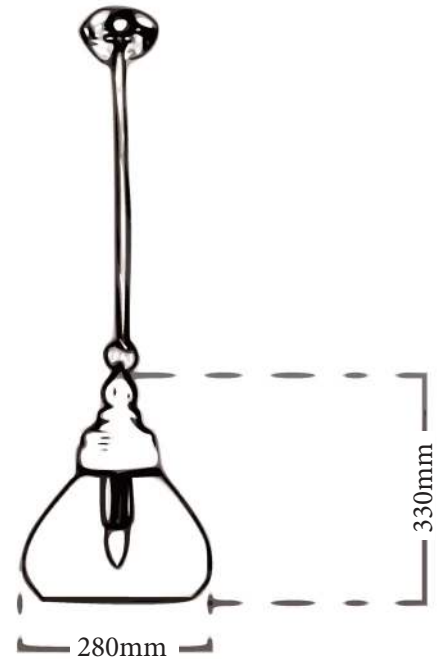

Pendants

TAURI

CODE: TAURI

Specifications

Wattage:	60W Max
Globe Type:	Bayonet Cap / B22
Dimmable:	Yes (With Dimmable Globes)
Finish:	Glass with wooden top
Cord Length:	1100mm
Warranty:	12 Months*

* Back to base warranty