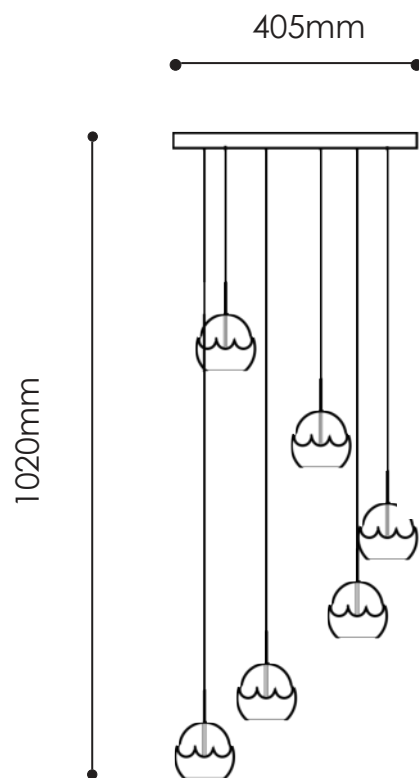

9502

6 Light

Code: 9502-6R 6 Light