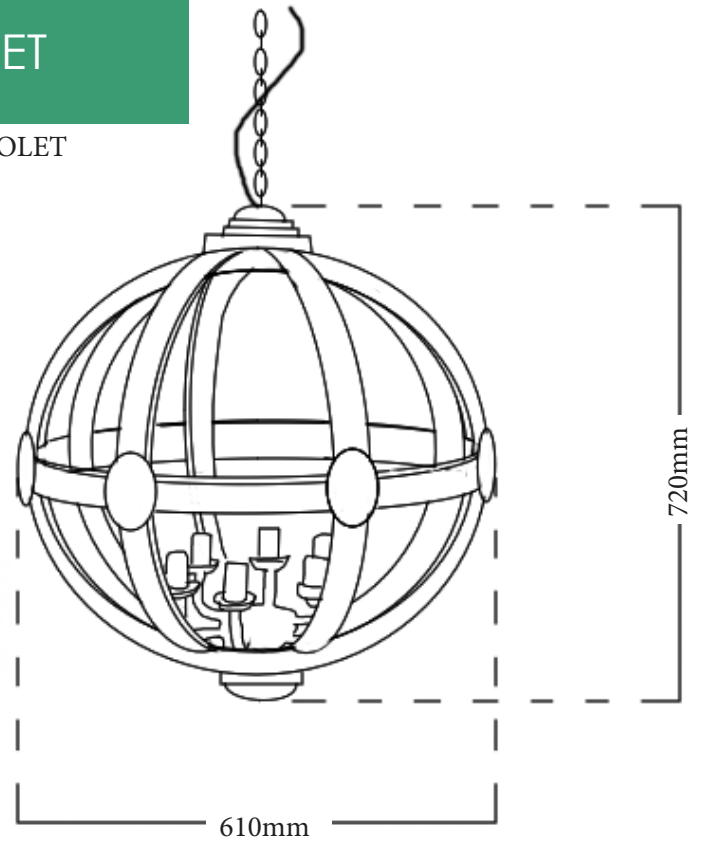

Pendants

VIOLET

CODE: VIOLET

Specifications

Wattage:	60W Max
Globe Type:	Bayonet Cap / B22
Dimmable:	Yes (With Dimmable Globes)
Finish:	White wash wood, white chain
Cord Length:	1100mm
Warranty:	12 Months*

* Back to base warranty