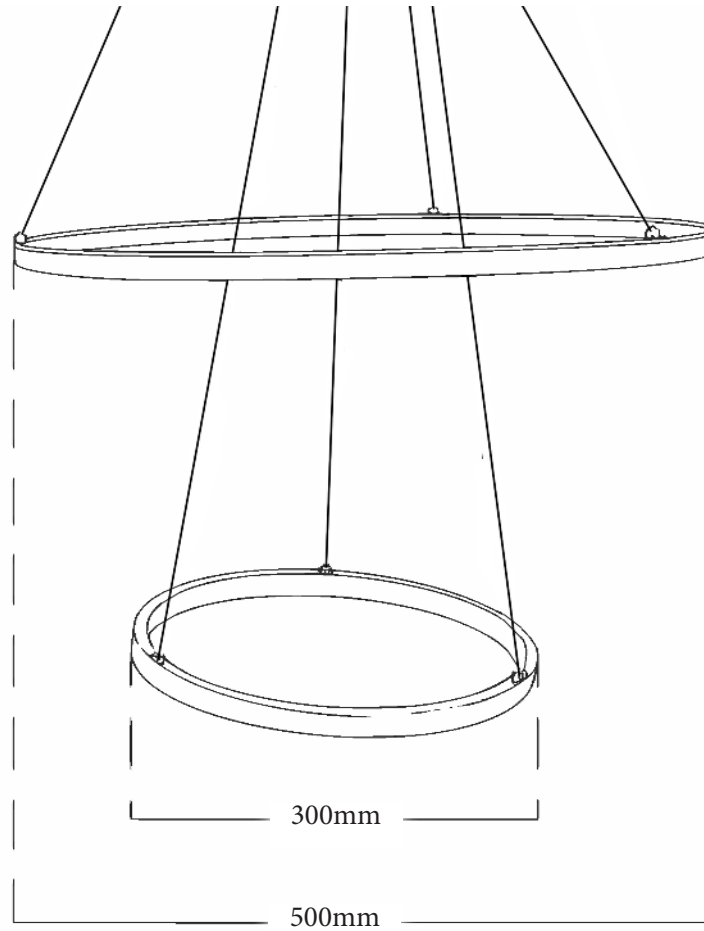

Pendants

HALO 2 TIER 5+00

CODE: HALO5002TIER

BLACK

ROSE GOLD

CHROME

WHITE