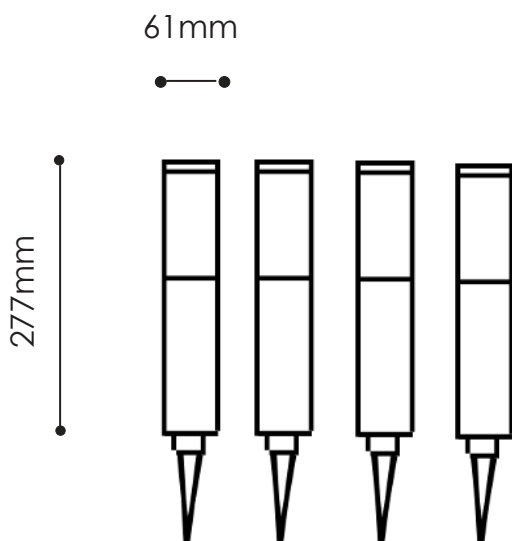

MINI LONDON - SOLAR POST LIGHT (SET OF 4)

Wall Light Specification:

Wattage:	.5W
Lumens :	150lm
Colour Temp:	4000k
Globe Type:	Dedicated LED
Finish:	Stainless Steel
Warranty:	12 Months

Code: LONDON MINI