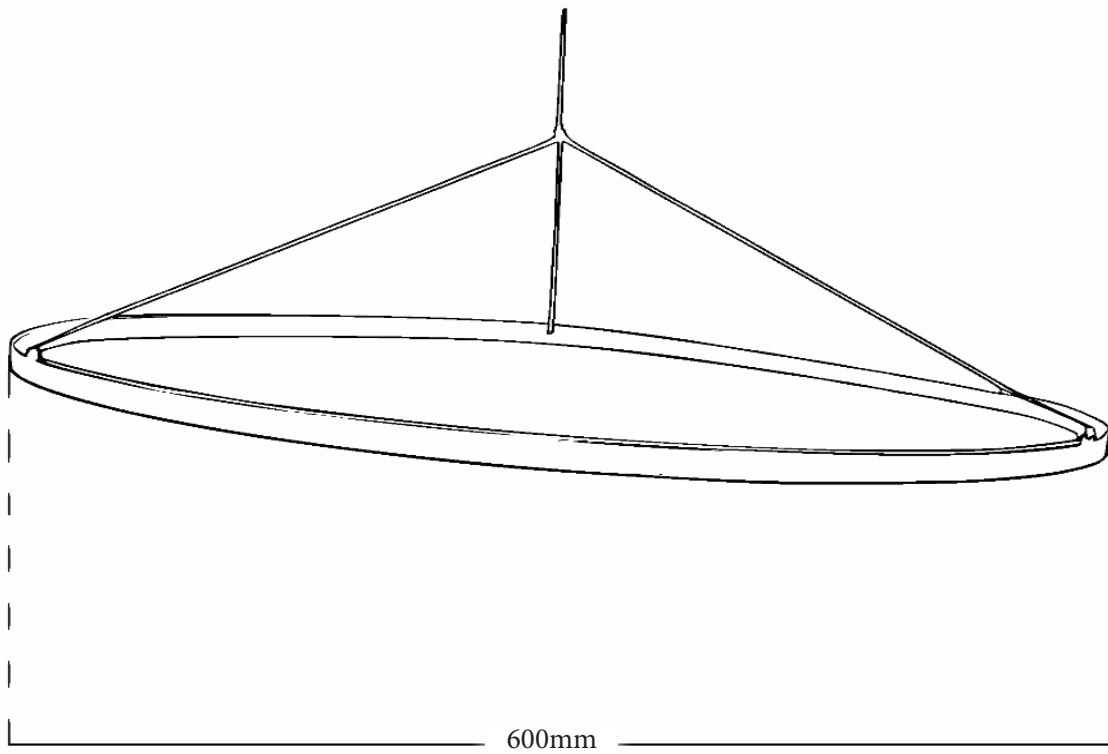

Pendants

HALO 600

CODE: HALO600

BLACK

ROSE GOLD

CHROME

WHITE