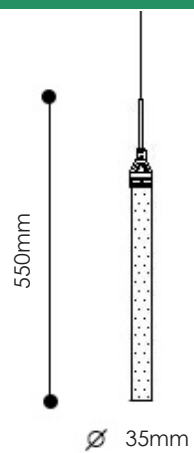

## Specifications

Wattage:	3W Per Head
Lumens:	170lm Per Head
Colour Temp:	5000k (3000k*)
Dimmable:	No
Globe Type:	Dedicated LED
Material:	K9 Crystal & Chrome
Warranty:	3 Years*

- \* 3000k 4-6 week indent order
- \* Back to base warranty

## Specifications

Wattage:	5W Per Head 55 Suspended 10 mounted in base plate
Lumens:	270lm Per Head
Colour Temp:	3000k Gold / 5000K Chrome
Dimmable:	No
Globe Type:	Dedicated LED
Material:	K9 Crystal & Brass Finished Metal / Chrome
Warranty:	3 Years*