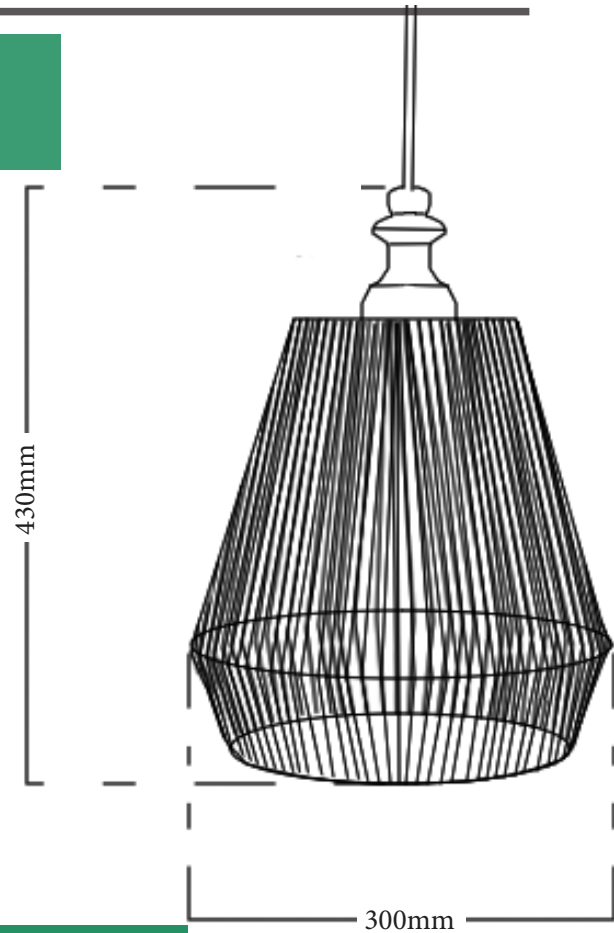

Pendants

MERCURY

CODE: MERCURY

Specifications

Wattage:	60W Max
Globe Type:	Bayonet Cap / B22
Dimmable:	Yes (With Dimmable Globes)
Finish:	Black cotton cord, black distressed wood top, black cord
Cord Length:	1100mm
Warranty:	12 Months*

* Back to base warranty