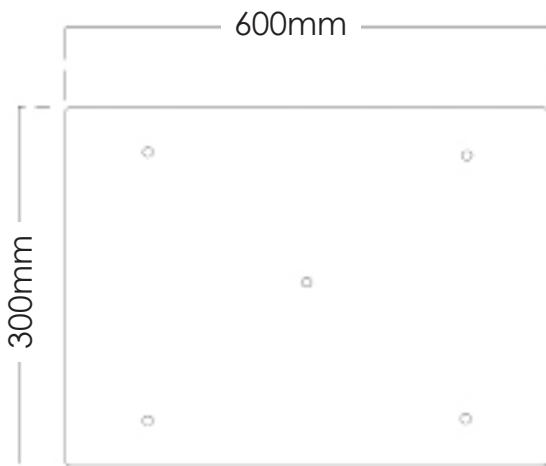

5 Light

CODE: 5LTBASEPLATE