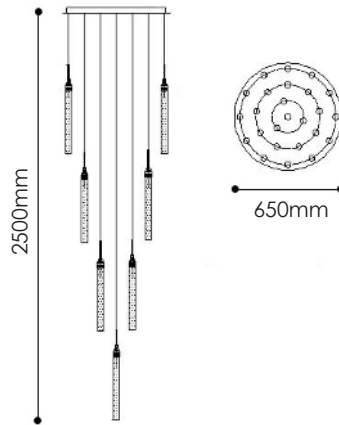

Pendants

31 Light

Code: 9333-31

25 Light

Code: 9333-25

19 Light

Code: 9333-19

10 Light

Code: 9333-10

1 Light

Code: 9333-1

Close Up