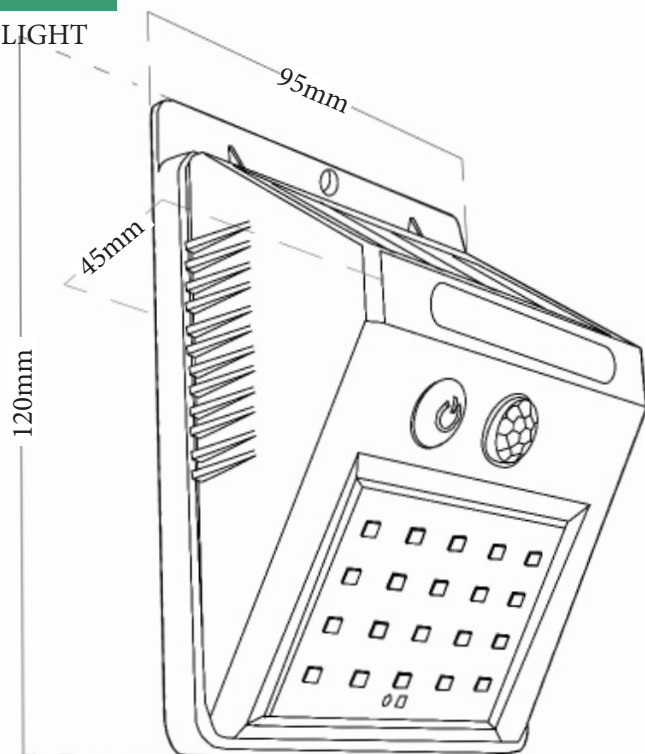

Solar

WEDGE LIGHT

CODE: SOLARWEDGE LIGHT

Specifications

Wattage:	?
Globe Type:	Built in LED
Dimmable:	No
Finish:	Black polycarbonate
IP Rating:	IP44
Sensor Angle:	180°
Sensor Range:	6m
Warranty:	12 Months*

* Back to base warranty