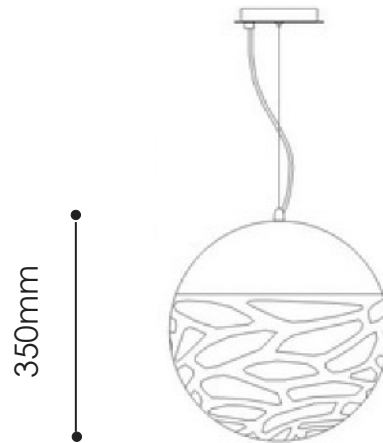

Medium 2 Light

Code:
White - ORB/M/W
Oil Bronze - ORB/M/OB