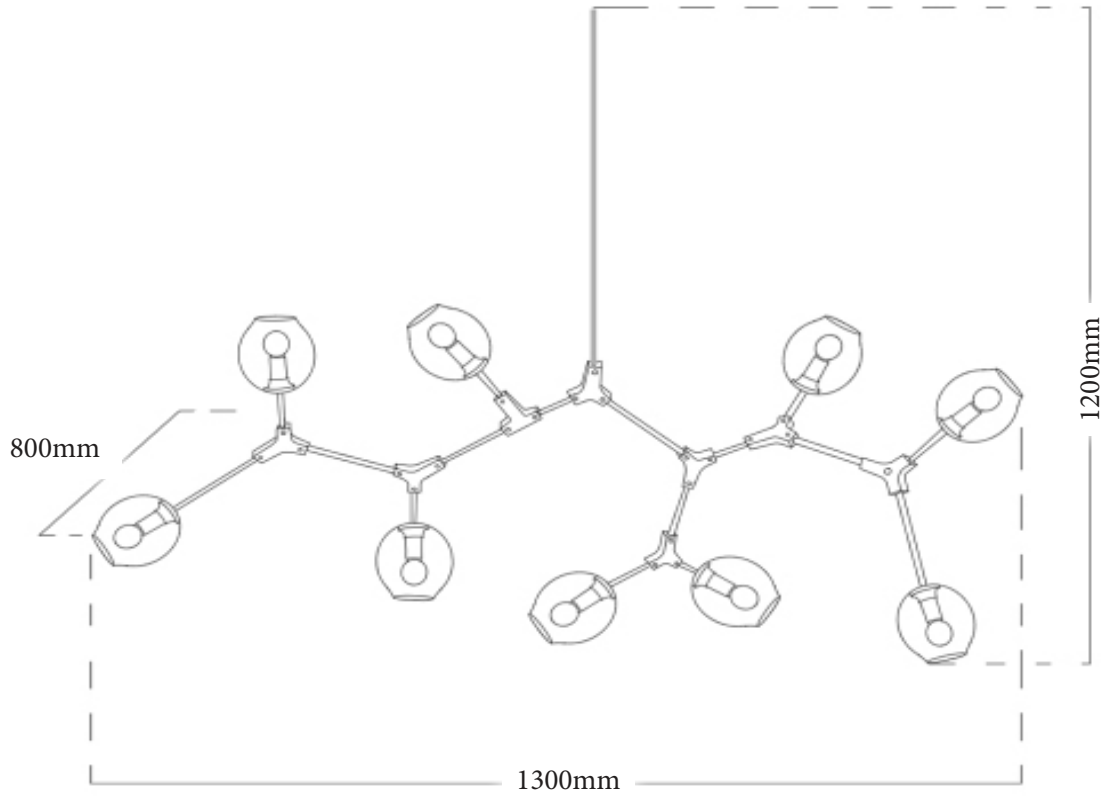

Pendants

GALAXY 9 LIGHT

CODE: GALAXY9LT

BLACK

BRONZE