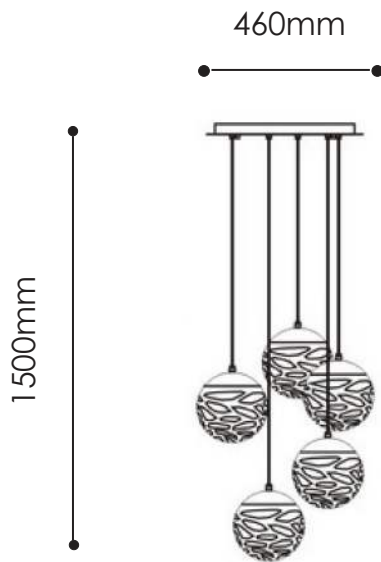

Orb

5 Light

Code:
White - ORB/5S/W
Oil Bronze - ORB/5S/OB