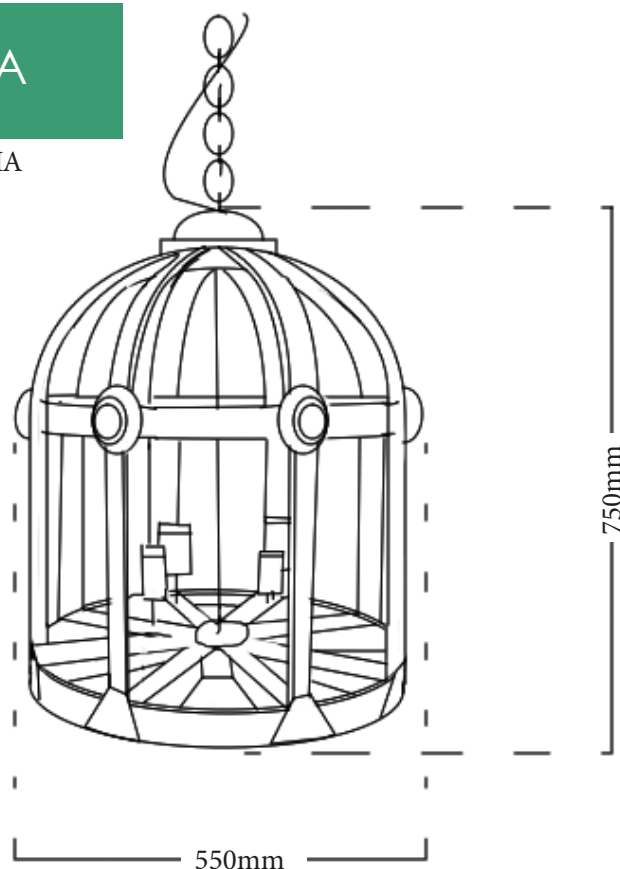

Pendants

BERGONIA

CODE: BERGONIA

Specifications

Wattage:	60W Max
Globe Type:	Bayonet Cap / B22
Dimmable:	Yes (With Dimmable Globes)
Finish:	Burnt grey wash wood
Cord Length:	1100mm
Warranty:	12 Months*

* Back to base warranty