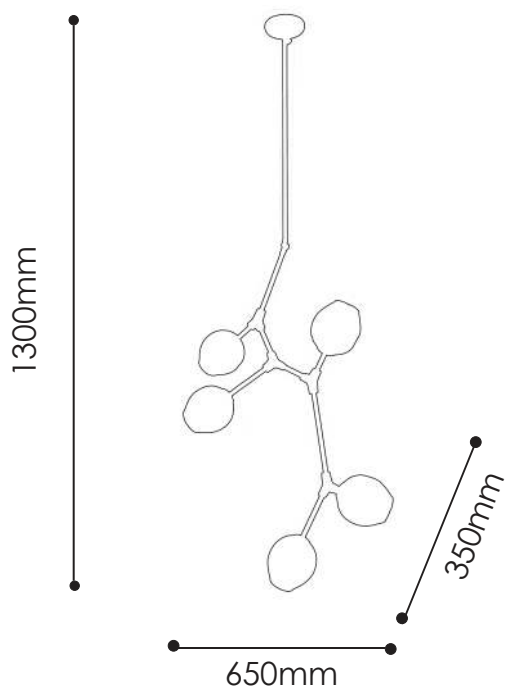

Pendants

Solar

CODE: SOLAR