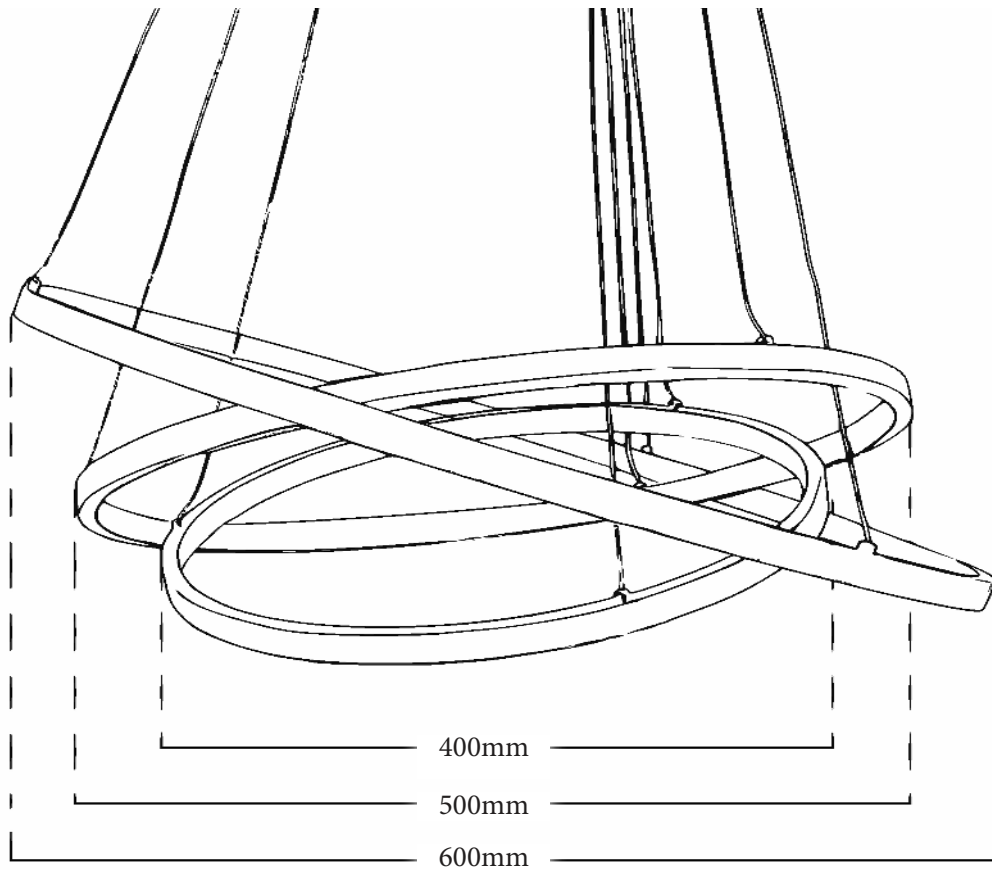

Pendants

HALO 3 TIER 600

CODE: HALO6003TIER

BLACK

ROSE GOLD

CHROME

WHITE