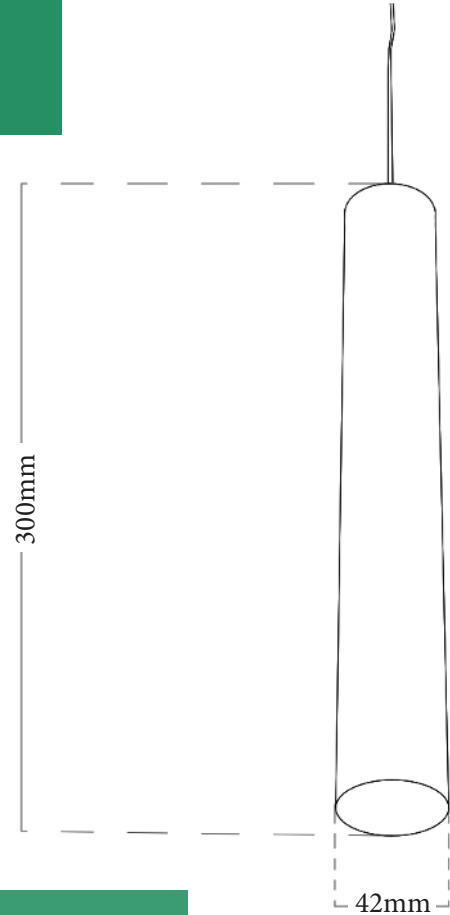

## Specifications

Wattage:	4W
Globe Type:	Built in LED
Dimmable:	No
Finish:	Metallic Black
Cord Length:	1500mm
Warranty:	12 Months*

\* Back to base warranty

12 week indent order