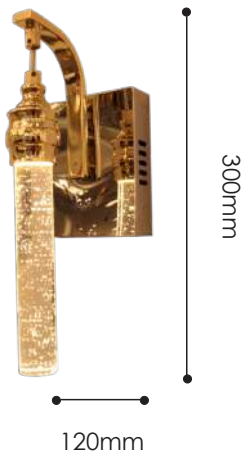

## Specifications

Wattage:	5W Per Head 55 Suspended 10 mounted in base plate
Lumens:	270lm Per Head
Colour Temp:	3000k Gold / 5000K Chrome
Dimmable:	No
Globe Type:	Dedicated LED
Material:	K9 Crystal & Brass Finished Metal / Chrome
Warranty:	3 Years*

# Pendants

65 Light (55 +10)

Code: Cascade - WZ9383-55+10

Additional Information:

Remote control included allowing 3 stages of illumination

1. Limiting the light to the 10 LED's in base plate
2. Limiting the light to the 55 of those suspended
3. Illumination all 65 lights

## Wall Light

Wall Light Specification:

Wattage:	5W
Lumens :	270lm
Colour Temp:	3000k Gold / 5000K Chrome
Dimmable:	No
Globe Type:	Dedicated LED
Finish:	Gold / Chrome & K9 Crystal
Warranty:	3 Years*

## Specifications

Wattage:	15W Max. Per Head
Globe Type:	Small Edison Screw / E14
Dimmable:	Yes (With Dimmable Globes)
Finish:	Chrome / Coloured Glass
Warranty:	3 Years*

\* Customisable Glasses

\* Back to base warranty