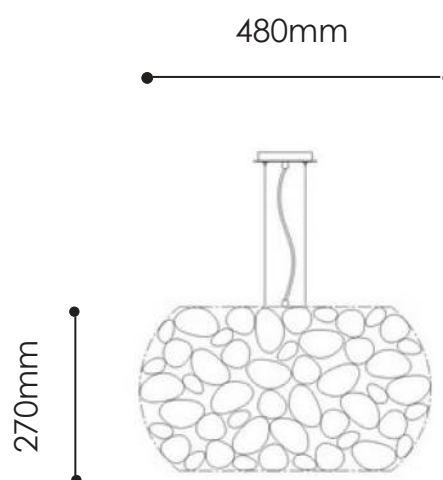

SMALL - 20W LED

Code:
Chrome - MOON48/S/C
Rose Gold - MOON48/S/G