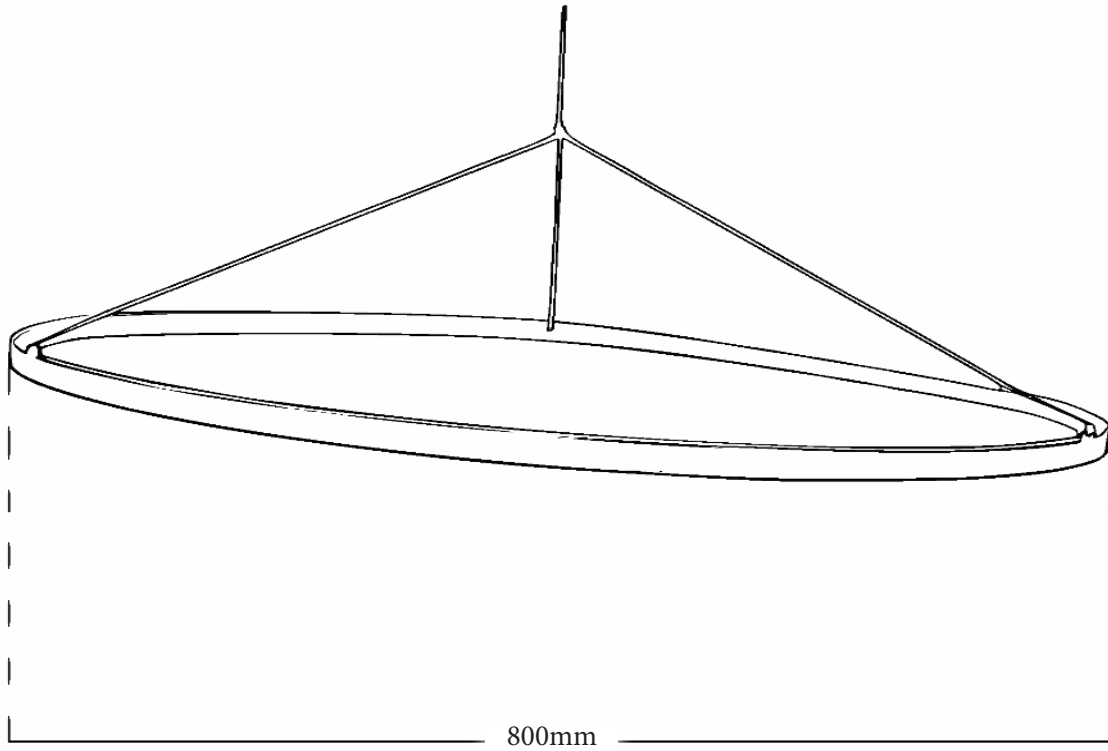

Pendants

HALO 800

CODE: HALO800

BLACK

ROSE GOLD

CHROME

WHITE