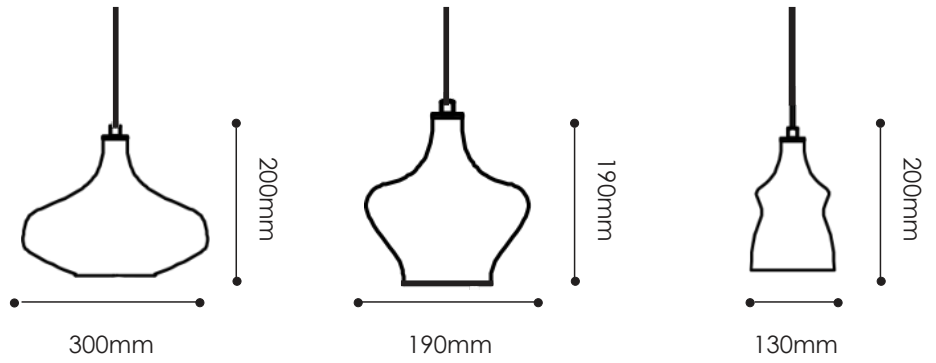

Narrow - Silver

Narrow - Gold