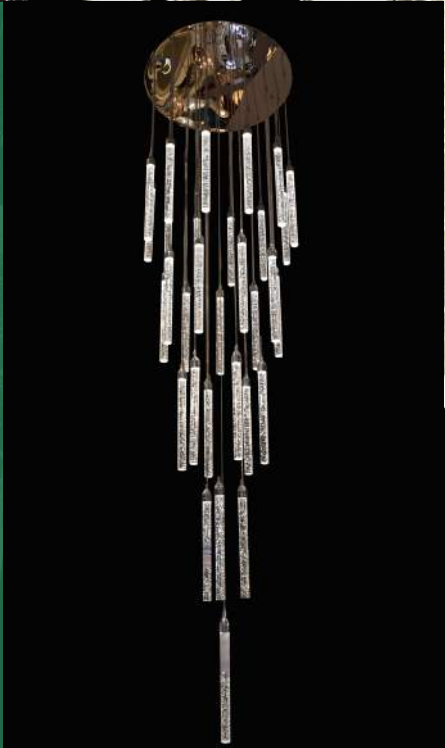

## Specifications

Wattage:	3W Per Head
Lumens:	170lm Per Head
Colour Temp:	5000k (3000k*)
Dimmable:	No
Globe Type:	Dedicated LED
Material:	K9 Crystal & Chrome
Warranty:	3 Years*

- \* 3000k 4-6 week indent order
- \* Back to base warranty