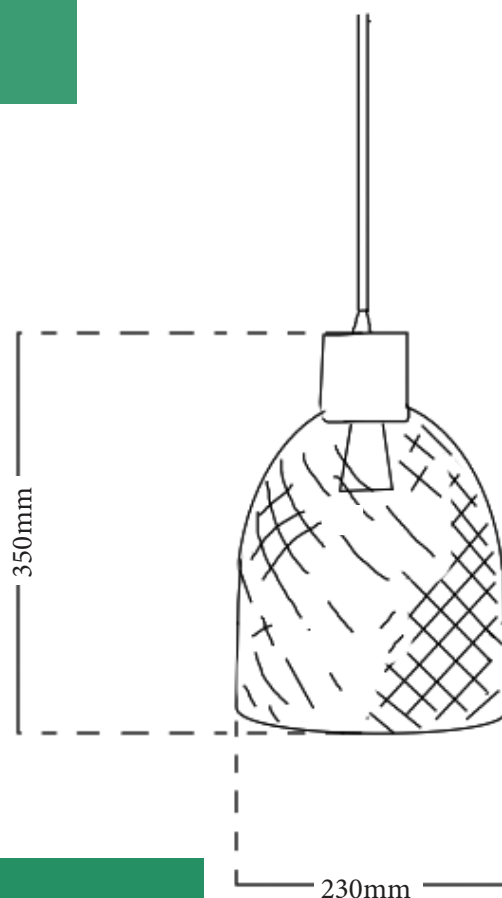

Pendants

YARROW

CODE: YARROW

Specifications

Wattage:	60W Max
Globe Type:	Bayonet Cap / B22
Dimmable:	Yes (With Dimmable Globes)
Finish:	White wood wash, clear cut glass, white cord
Cord Length:	1100mm
Warranty:	12 Months*

* Back to base warranty