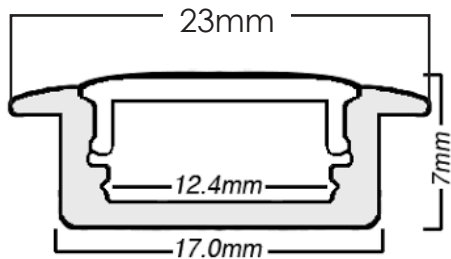

Aluminium Channel

RECESSED CHANNEL