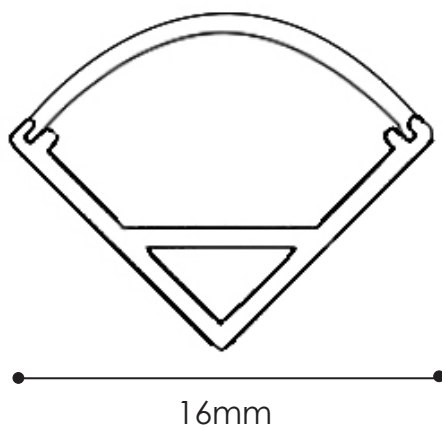

CORNER MOUNT CHANNEL