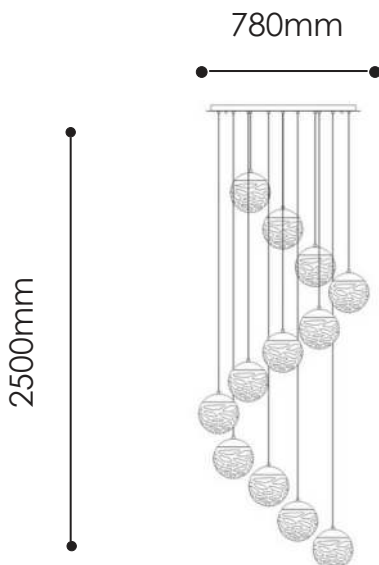

12 Light

Code:
White - ORB/12S/W
Oil Bronze - ORB/12S/OB