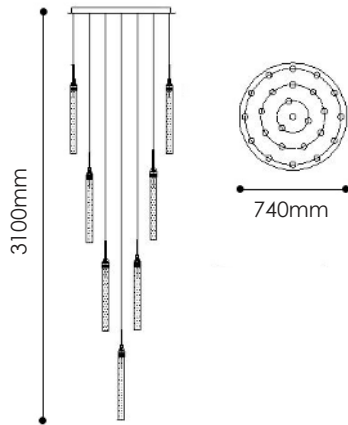

Pendants

31 Light