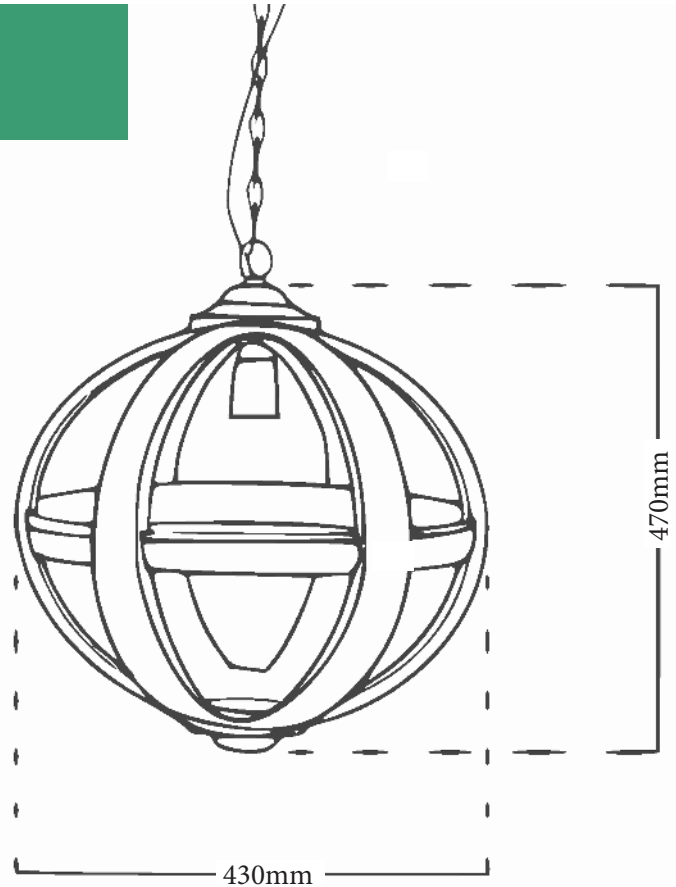

Pendants

DUKE

CODE: DUKE

Specifications

Wattage:	60W Max
Globe Type:	Bayonet Cap / B22
Dimmable:	Yes (With Dimmable Globes)
Finish:	Burnt grey wash wood, metal black chain
Cord Length:	1100mm
Warranty:	12 Months*

* Back to base warranty