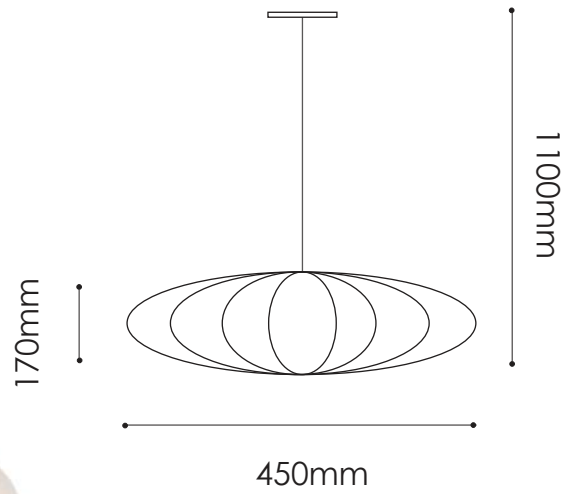

Pendants

Code: Cloud

Specifications

Wattage:	15W Max.
Globe Type:	Edison Screw / E27
Dimmable:	Yes (With Dimmable Globes)
Finish:	Calico Panels / Chrome
Cord Length:	1100mm
Warranty:	12 Months*

* Back to base warranty