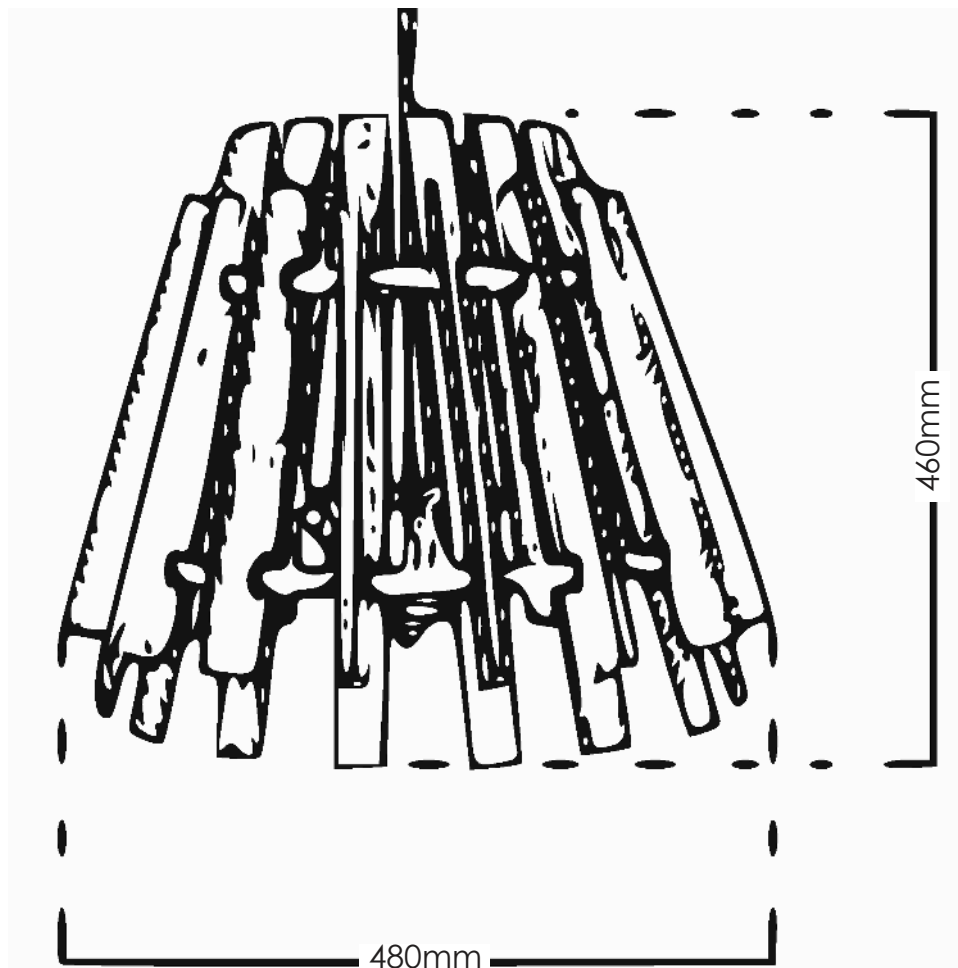

Pendants

AGNES SMALL

CODE: AGNESSM

WASH GREY WITH BLACK
METAL

NATURAL WOOD WITH
METAL