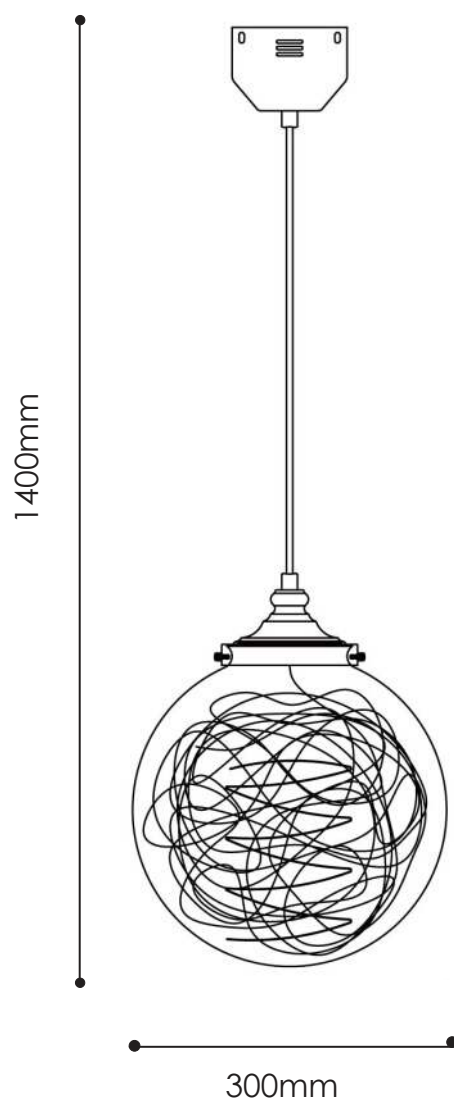

Pendants

Starlight

Code: Starlight