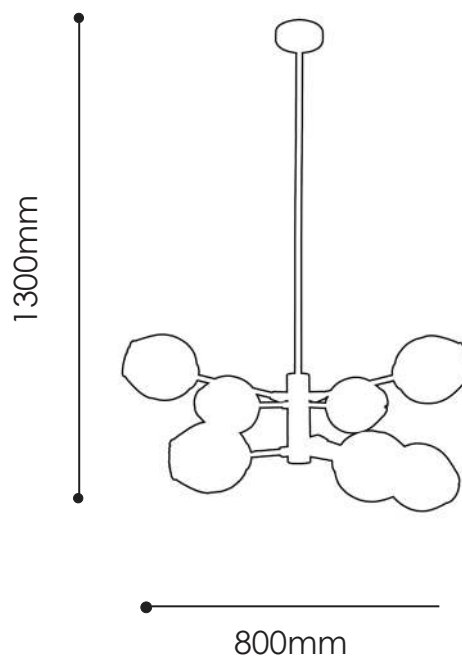

Galaxy

CODE: GALAXY7LT