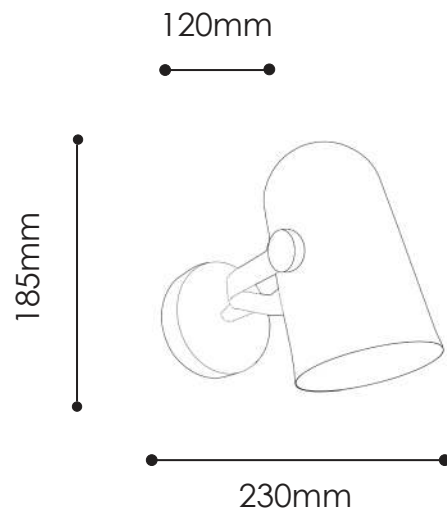

Wall Lights

Code: Venus

Specifications

Wattage:	25W Max
Globe Type:	Edison Screw / E27
Dimmable:	Yes (With Dimmable Globes)
Finish:	Matt Black - With Brass Detail
Warranty:	12 Months*

* Back to base warranty