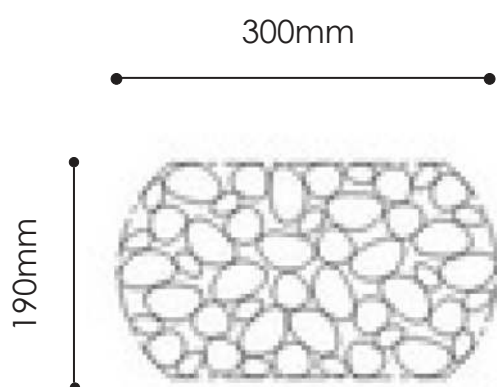

Wall Light - 5W LED

Code:
Chrome - MOON26/C
Rose Gold - MOON26/G

Wall Light Specification:

Wattage:	5W
Lumens :	350lm
Colour Temp:	3000k
Dimmable:	No
Globe Type:	Dedicated LED
Finish:	Rose Gold / Chrome
Warranty:	3 Years*