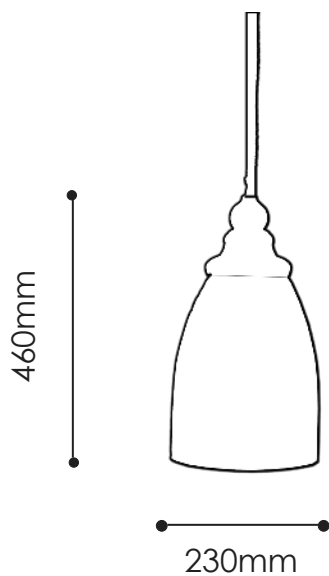

Pendants

Marz

Code: Marz

Pluto