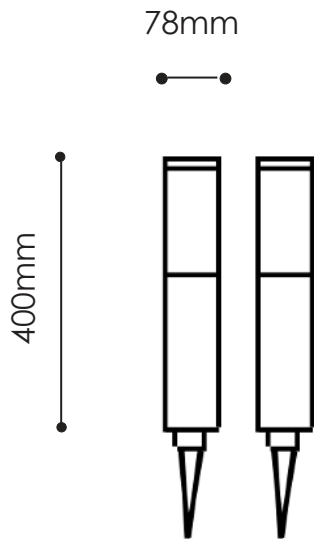

### Wall Light Specification:

Wattage:	.5W
Lumens :	150lm
Colour Temp:	4000k
Globe Type:	Dedicated LED
Finish:	Stainless Steel
Warranty:	12 Months

Code: LONDON