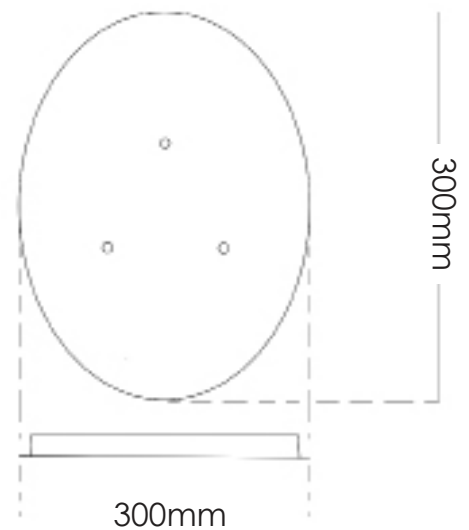

3 Light

CODE: 3LTBASEPLATE

Note: Pendant max size approx 300mm

Note: Line Drawings are indicative only