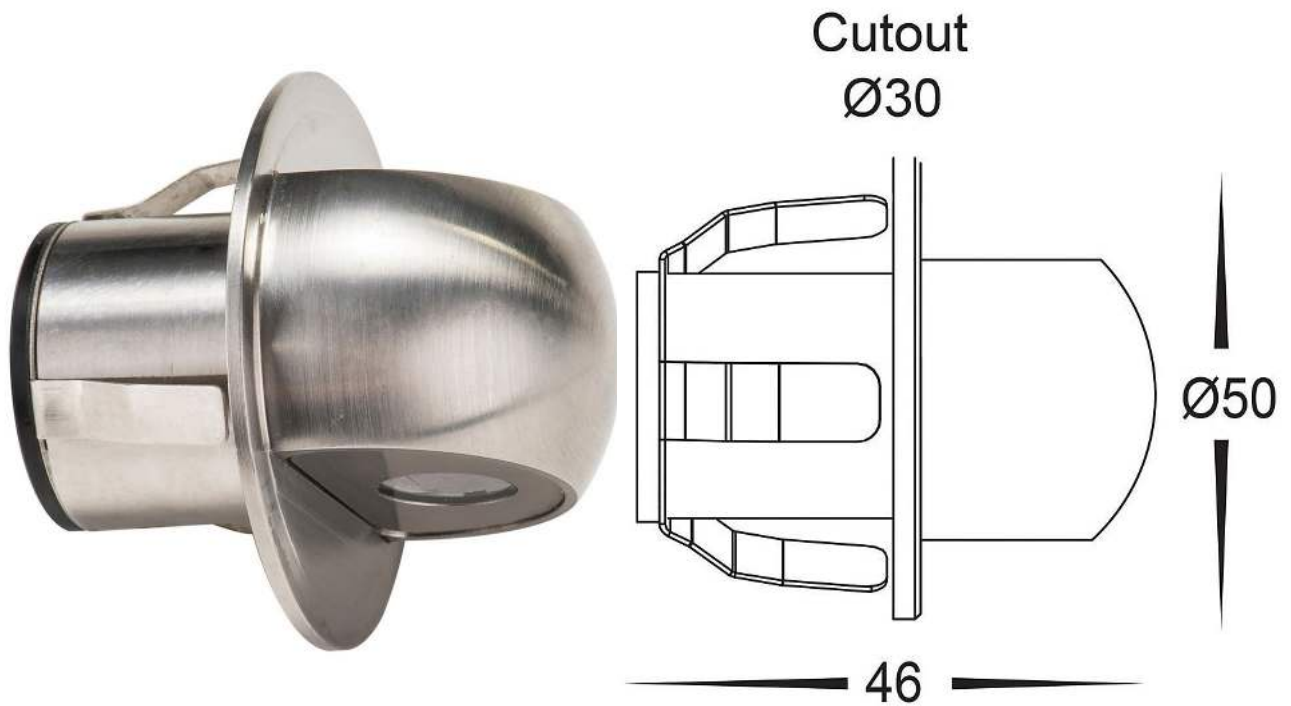

Deck Lights

Code:
4134

Specifications

Wattage:	2.5W
Lumens:	350lm
Colour Temp:	3000K /
IP Rating:	IP67
Voltage:	12volt (Transformer Required)
Beam:	30°
Cutout:	30mm
Dimensions:	Diameter: 50mm / Depth: 62mm
Finish:	316 Stainless Steel
Warranty:	12 Months*

*Back to base warranty