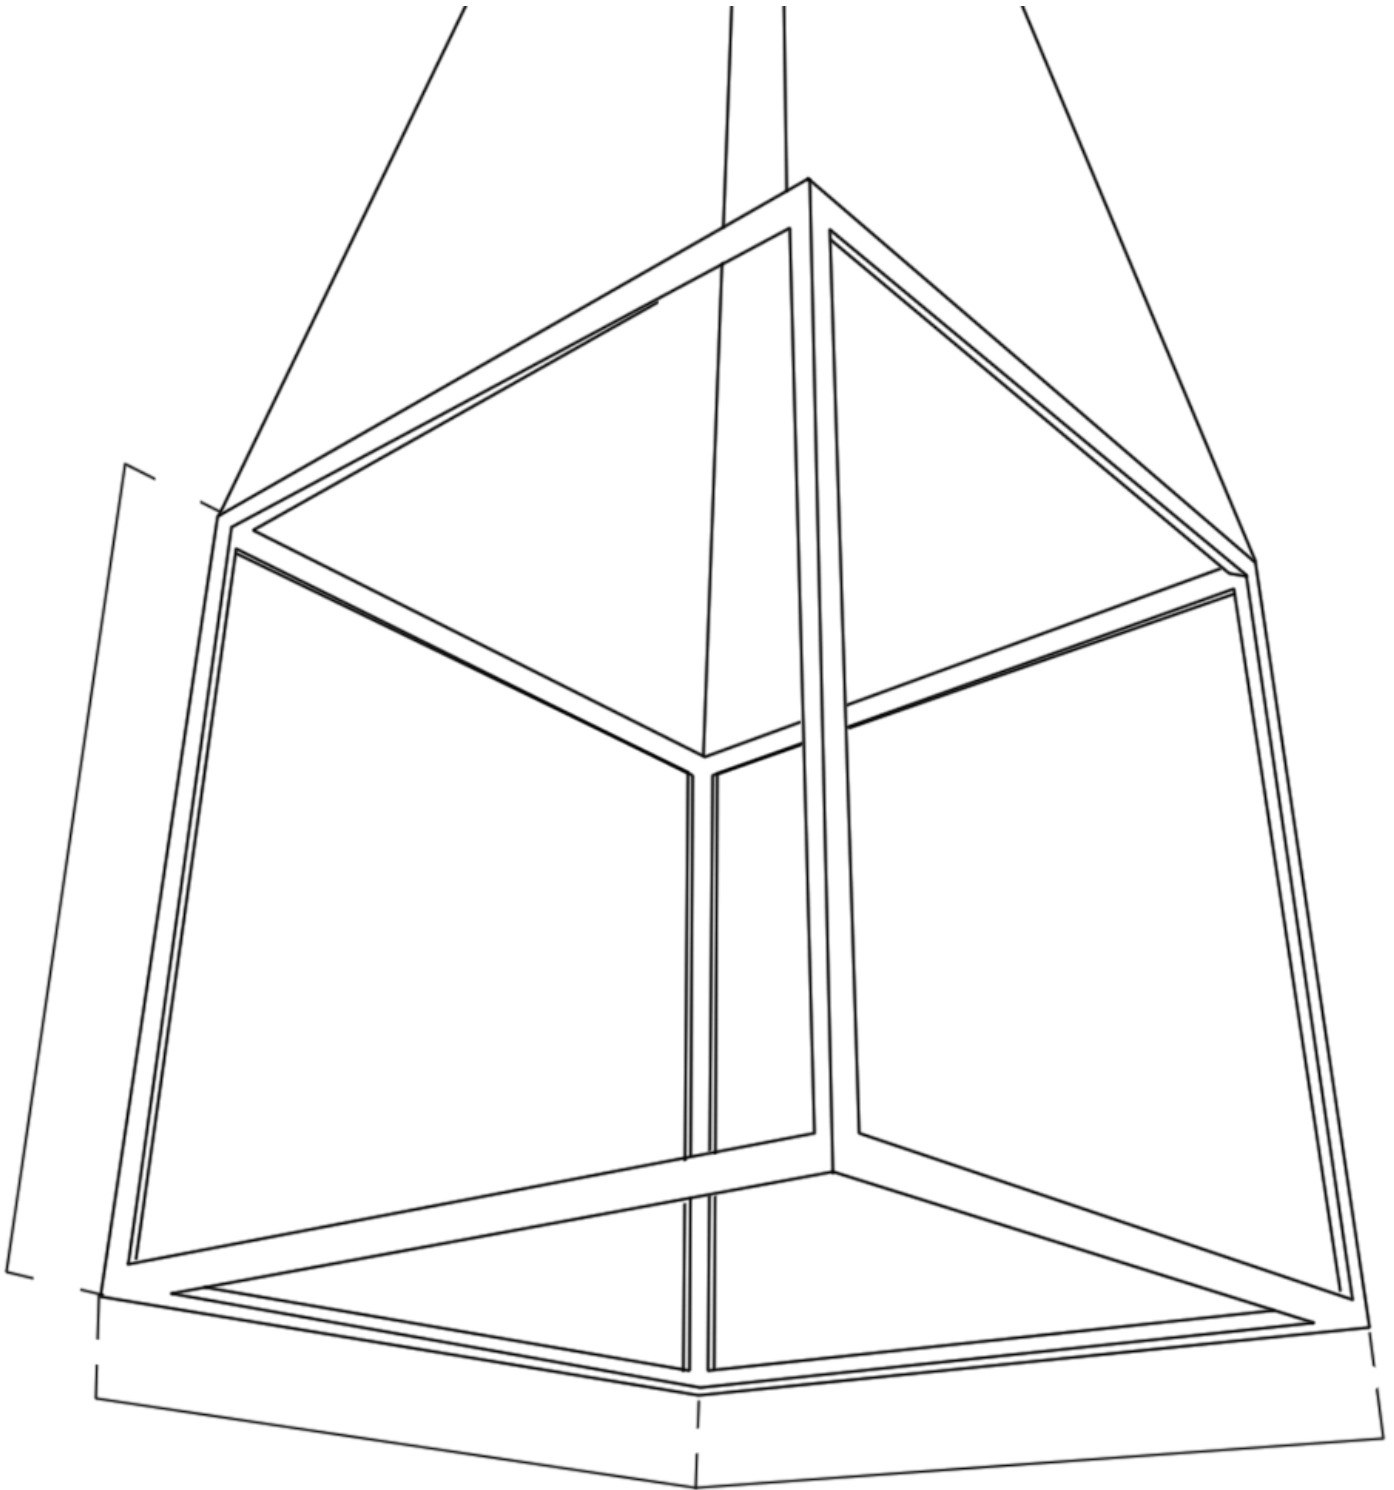

Pendants

INFINITE

CODE: INFINITESQBLK