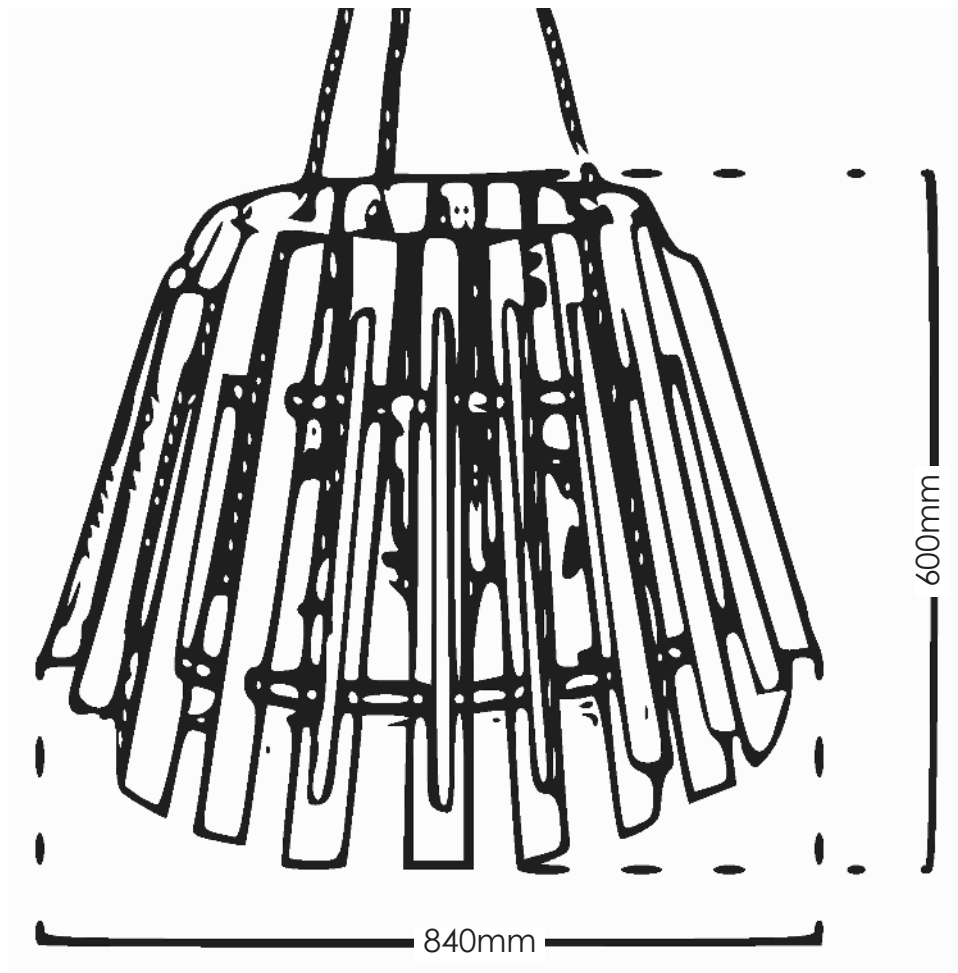

Pendants

AGNES LARGE

CODE: AGNESL

WASH GREY WITH BLACK
METAL

NATURAL WOOD WITH
METAL