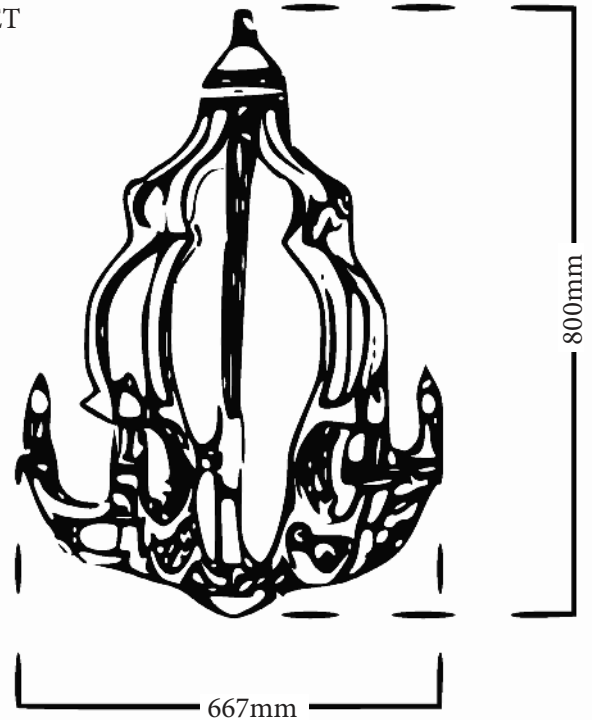

Pendants

COMET

CODE: COMET

Specifications

Wattage:	60W Max
Globe Type:	Bayonet Cap / B22
Dimmable:	Yes (With Dimmable Globes)
Finish:	Wood
Cord Length:	1100mm
Warranty:	12 Months*

* Back to base warranty