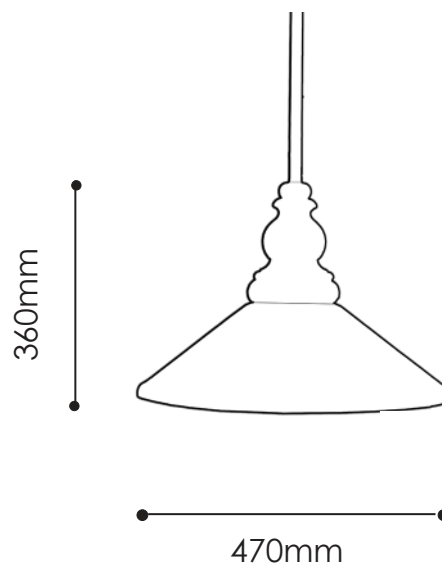

Code: Pluto