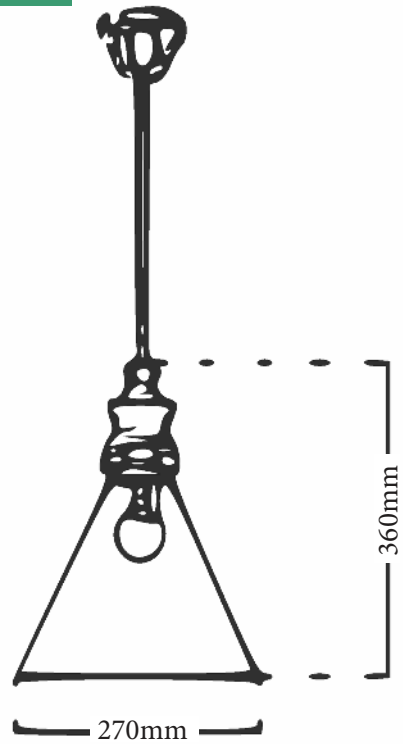

Pendants

COSMIC

CODE: COSMIC

Specifications

Wattage:	60W Max
Globe Type:	Bayonet Cap / B22
Dimmable:	Yes (With Dimmable Globes)
Finish:	Glass with wooden top
Cord Length:	1100mm
Warranty:	12 Months*

* Back to base warranty