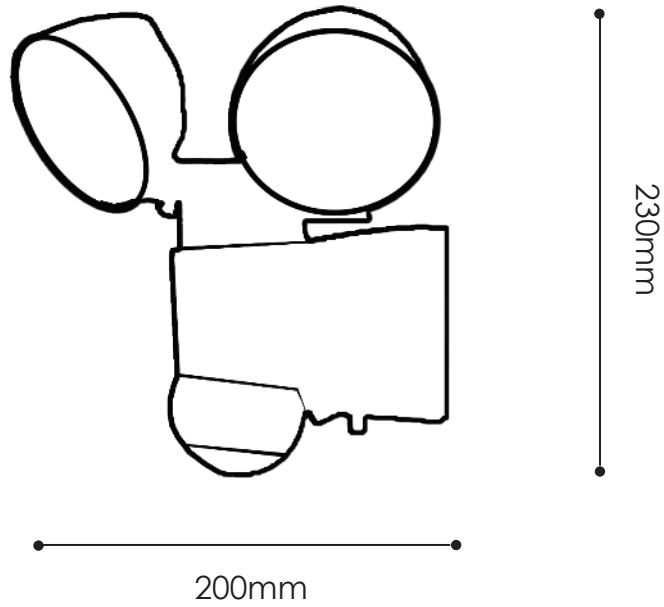

Solar

TWIN SOLAR SPOT

Code: Shield