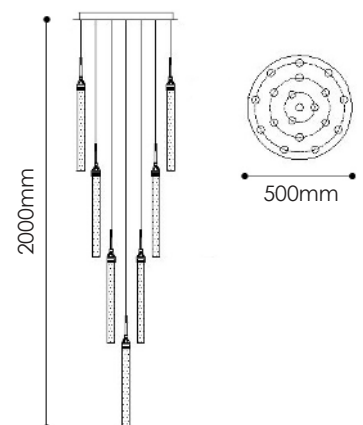

Pendants

31 Light

Code: 9333-31

25 Light

Code: 9333-25

19 Light

Code: 9333-19

10 Light

Code: 9333-10

1 Light

Code: 9333-1

Close Up