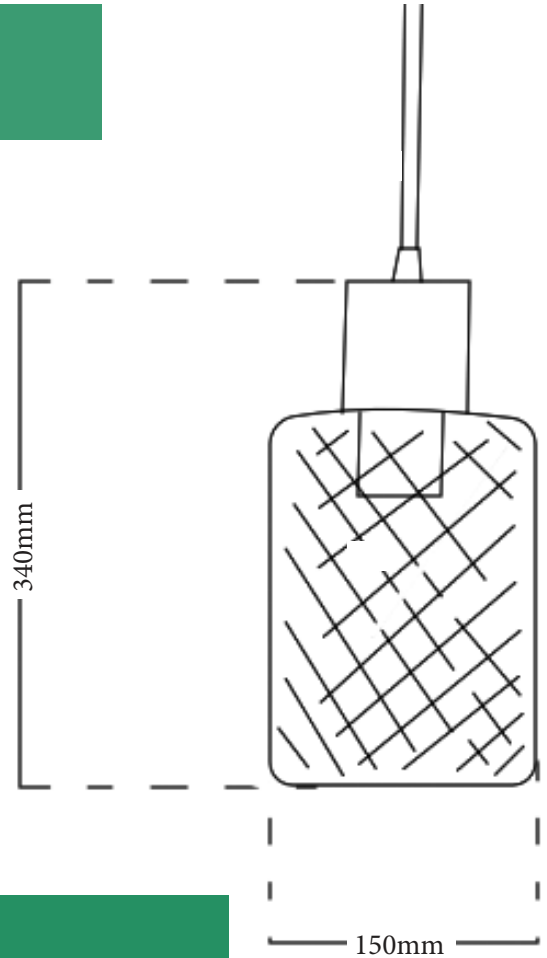

Pendants

ASTER

CODE: ASTER

Specifications

Wattage:	60W Max
Globe Type:	Bayonet Cap / B22
Dimmable:	Yes (With Dimmable Globes)
Finish:	White wood wash, clear glass white cord
Cord Length:	1100mm
Warranty:	12 Months*

* Back to base warranty