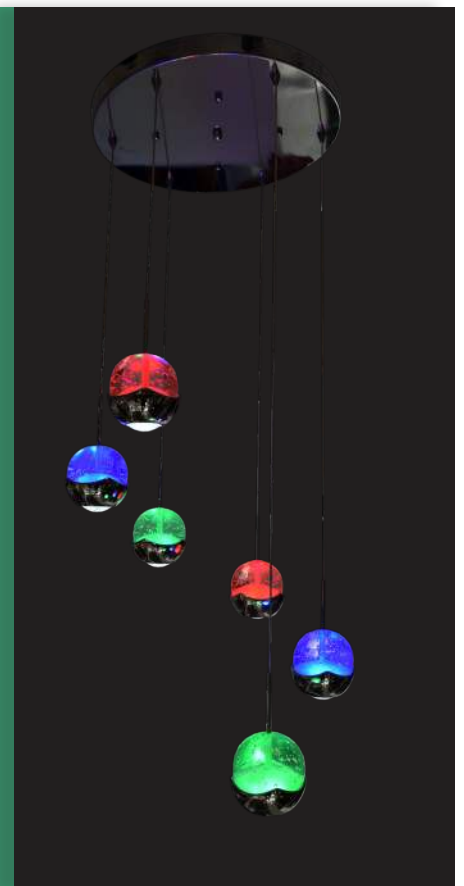

Specifications

Wattage:	6W Per Head
Lumens:	440lm Per Head
Colour Temp:	4000K & 3000k With Blue Green & Red LED Tops
Dimmable:	No
Globe Type:	Dedicated LED
Material:	K9 Crystal & Chrome
Warranty:	3 Years*

* Back to base warranty