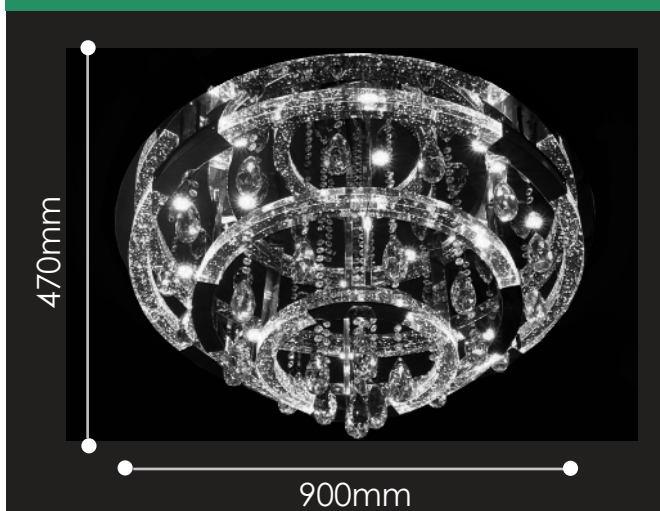

# Close to Ceiling

Small 5 + 4 Light

Code: Saturn Sml

Medium 9 + 8 Light

Code: Saturn Med

Large 19 + 16 Light

Code: Saturn Lrg