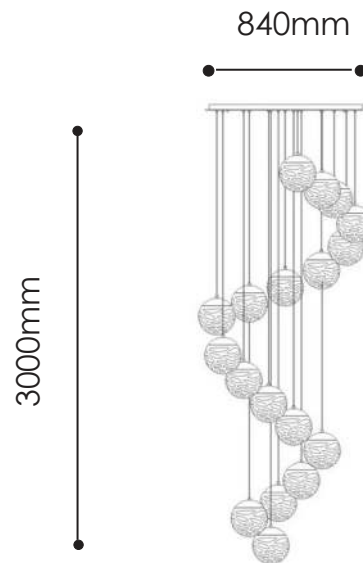

18 Light

Code:
White - ORB/18S/W
Oil Bronze - ORB/18S/OB

Note: Line Drawings do not represent placement of all spheres accurately