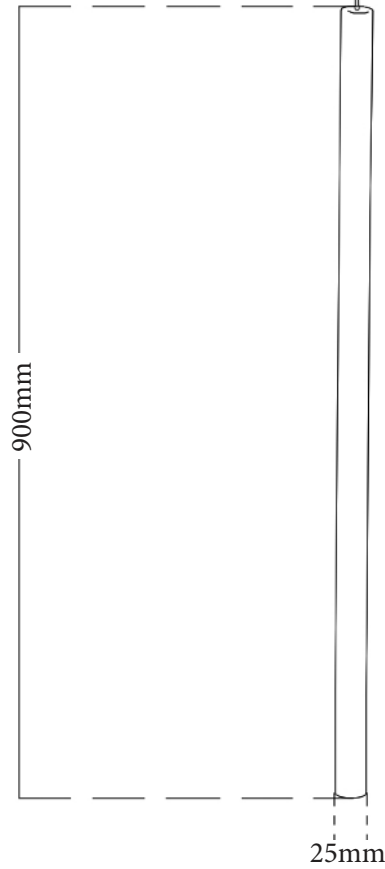

## Specifications

Wattage:	4W
Globe Type:	Built in LED
Dimmable:	No
Finish:	Metallic Black
Cord Length:	1200mm
Warranty:	12 Months*

\* Back to base warranty

12 week indent order