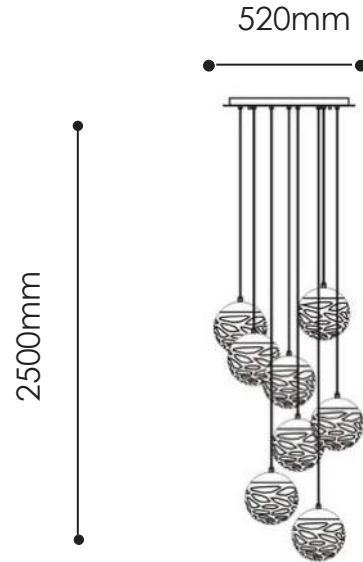

8 Light

Code:
White - ORB/8S/W
Oil Bronze - ORB/8S/OB