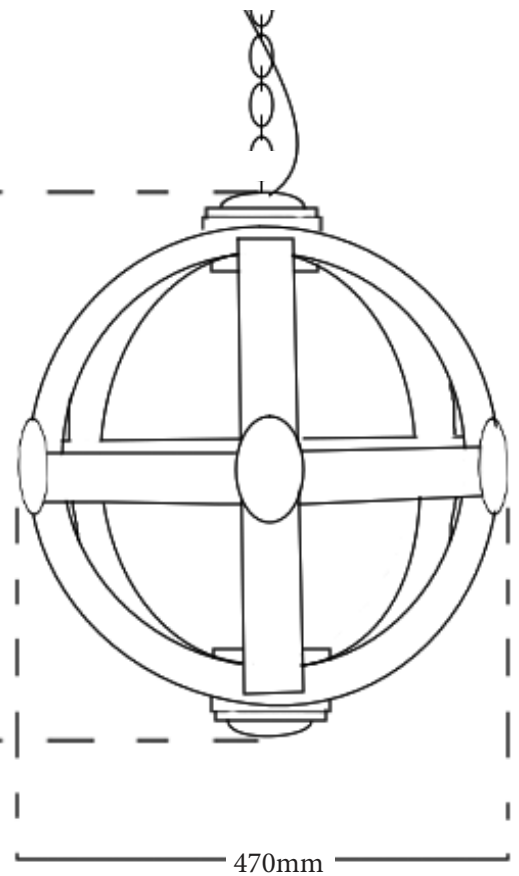

470mm

Specifications

Wattage:	60W Max
Globe Type:	Bayonet Cap / B22
Dimmable:	Yes (With Dimmable Globes)
Finish:	White wash wood, white cord and metal chain
Cord Length:	1100mm
Warranty:	12 Months*

* Back to base warranty