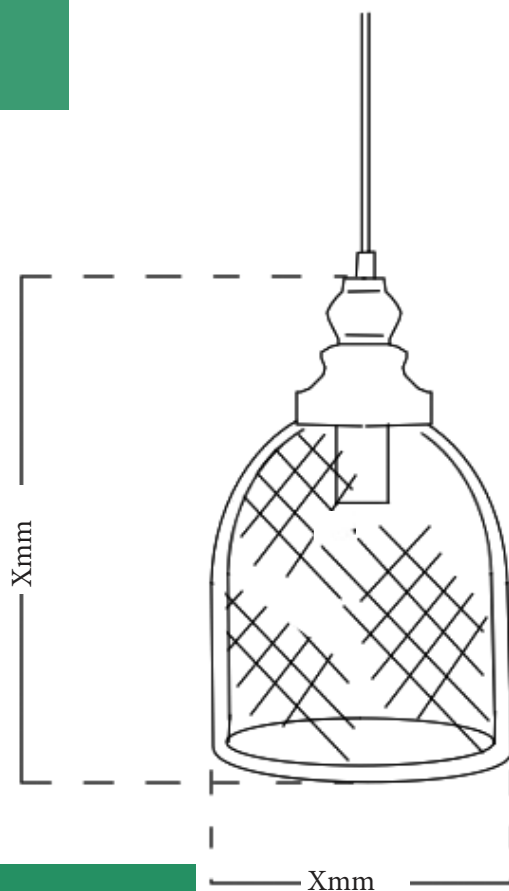

Specifications

Wattage:	60W Max
Globe Type:	Bayonet Cap / B22
Dimmable:	Yes (With Dimmable Globes)
Finish:	White wood wash, clear cut glass, white cord
Cord Length:	1100mm
Warranty:	12 Months*

* Back to base warranty