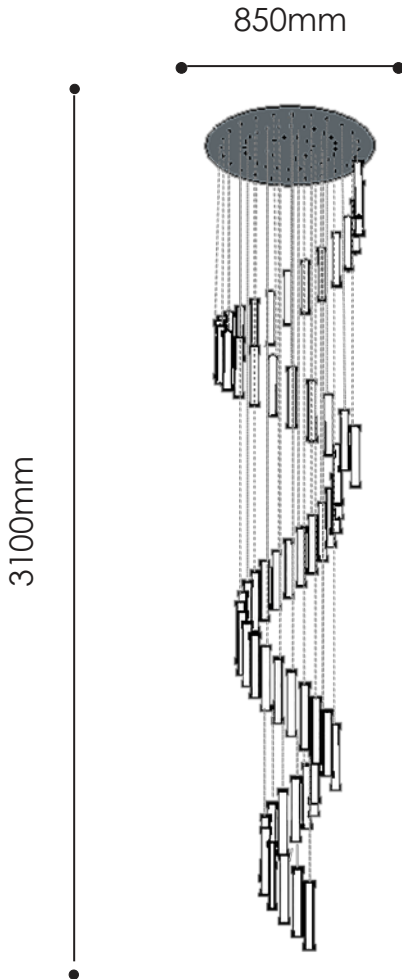

Pendants

65 Light (55 +10)

Code: Cascade - WZ9383-55+10

Additional Information:

Remote control included allowing 3 stages of illumination

1. Limiting the light to the 10 LED's in base plate
2. Limiting the light to the 55 of those suspended
3. Illumination all 65 lights