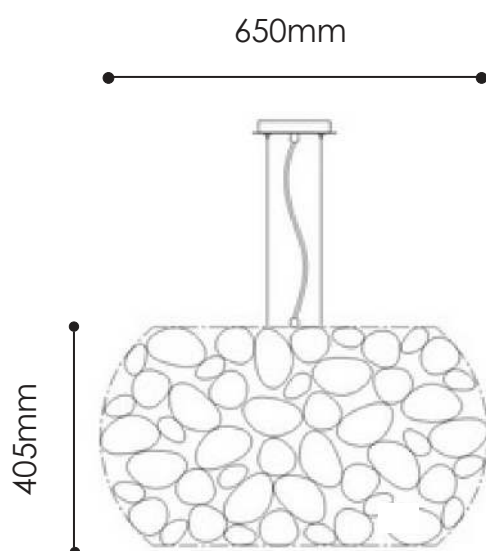

Pendants

LARGE - 30W LED

Code:
Chrome - MOON65/L/C
Rose Gold - MOON65/L/G