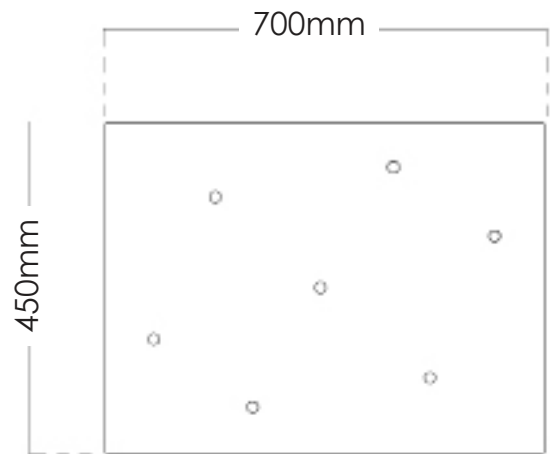

7 Light

CODE: 7LTBASEPLATE