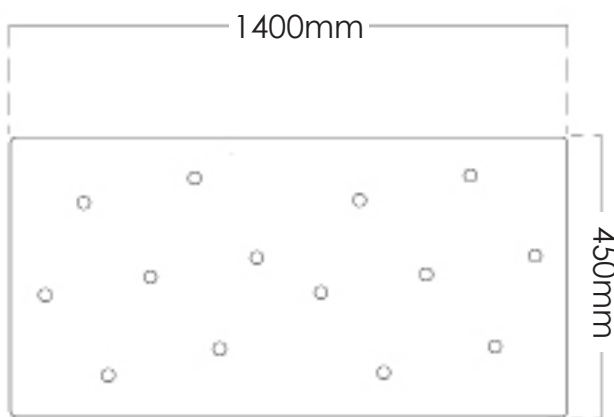

14 Light

CODE: 14LTBASEPLATE