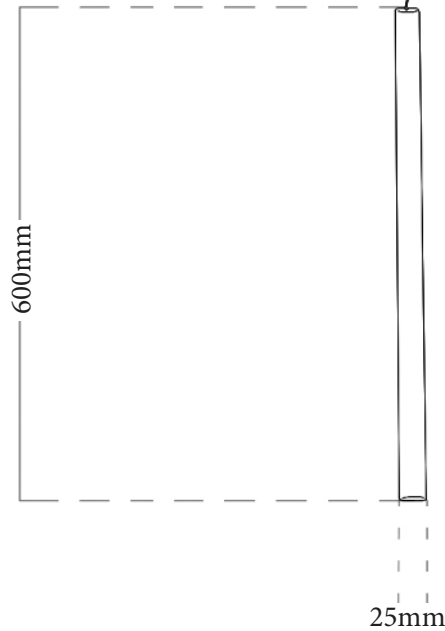

## Specifications

Wattage:	4W
Globe Type:	Built in LED
Dimmable:	No
Finish:	Metallic Black
Cord Length:	1200mm
Warranty:	12 Months*

\* Back to base warranty

12 week indent order