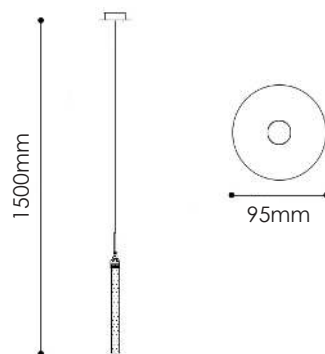

Pendants

31 Light

Code: 9333-31

25 Light

Code: 9333-25

19 Light

Code: 9333-19

10 Light

Code: 9333-10

1 Light

Code: 9333-1

Close Up