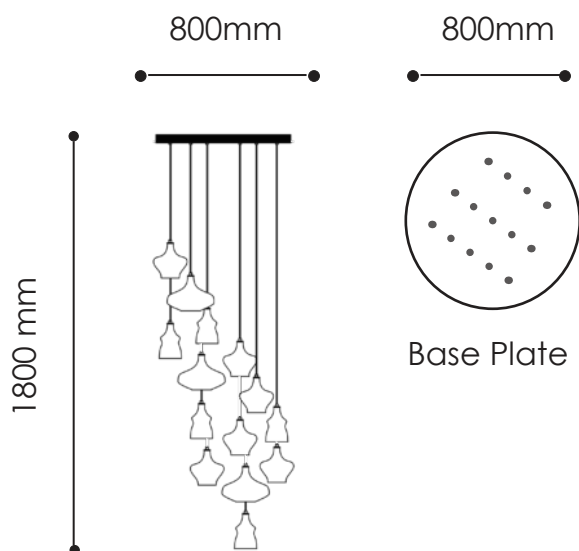

14 Light Reflect

Code:
Reflect 14 Light

Note: Line Drawings are indicative only