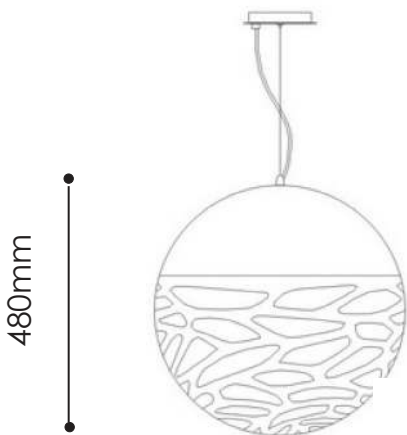

Large 3 Light

Code:
White - ORB/L/W
Oil Bronze - ORB/L/OB