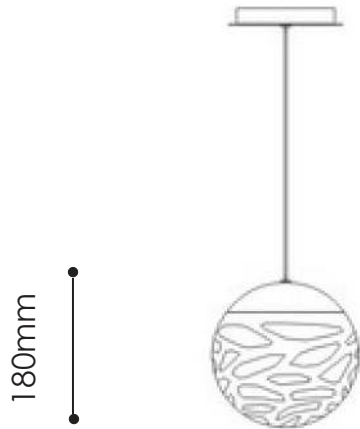

Orb

Small 5W LED

Code:
White - ORB/S/W
Oil Bronze - ORB/S/OB