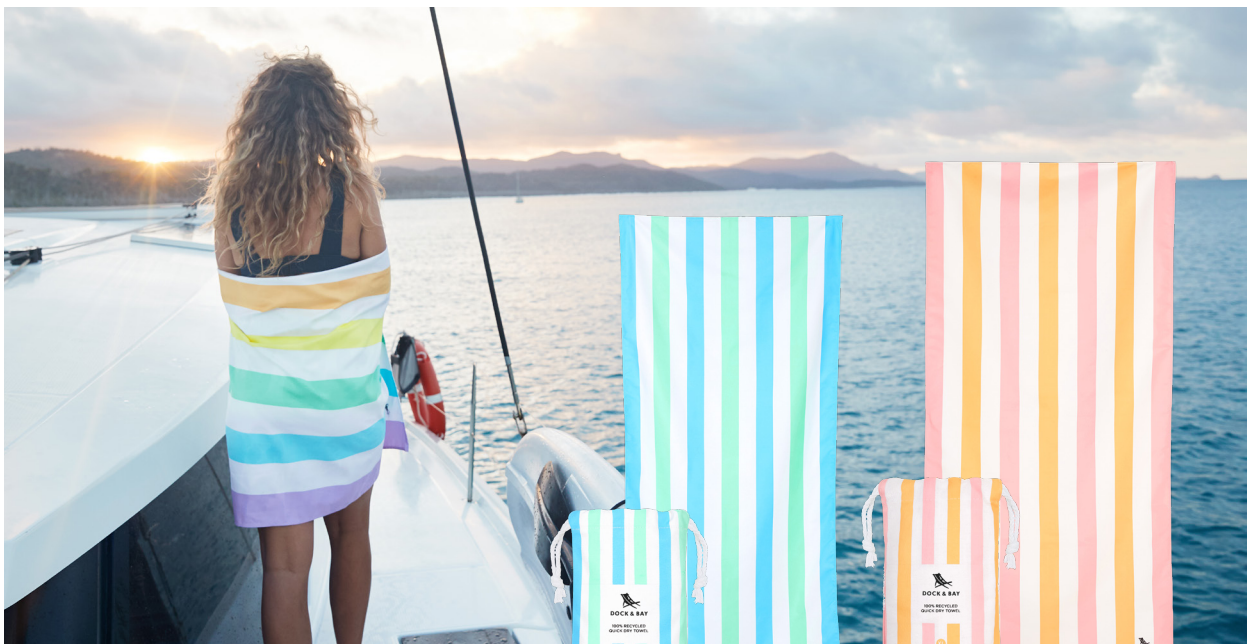

RAINBOW SKIES

100%
RECYCLED

QUICK
DRYING

SUPER
ABSORBENT

LIGHT &
COMPACT

NO
ODOURS

SAND
FREE

Elastic
hook

Handy pouch

LARGE

160x90cm / 63"x35"
380g / 0.8 lb

X-LARGE

200x90cm / 78"x35"
475g / 1.1 lb

DOCK & BAY