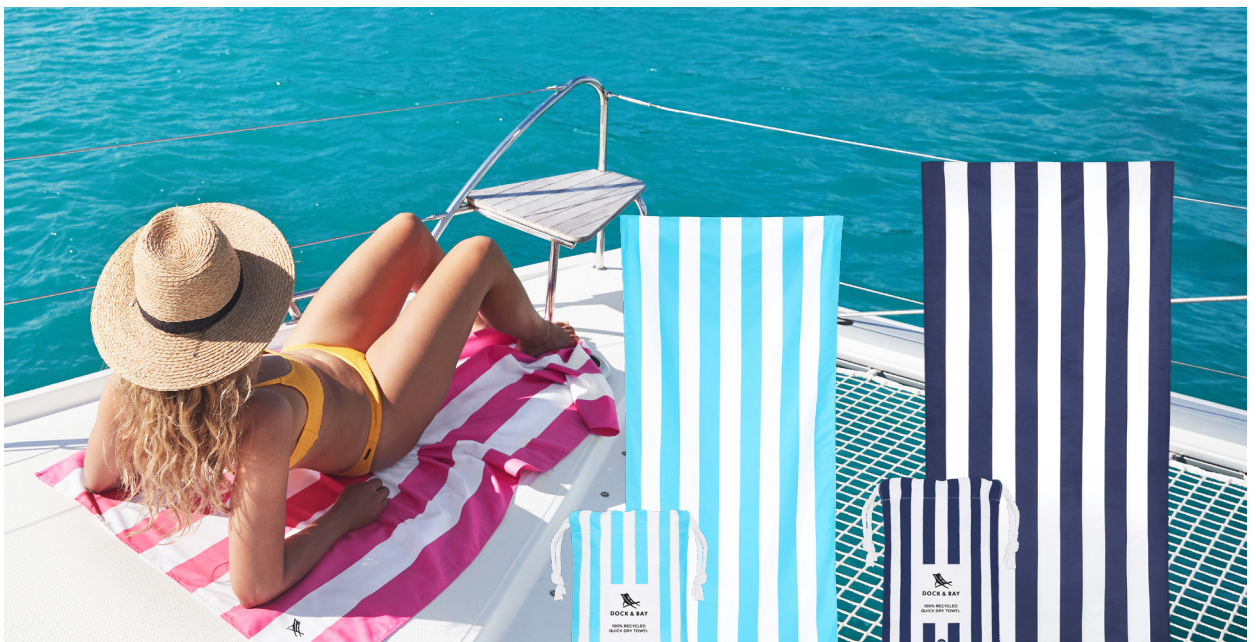

100% RECYCLED

QUICK DRYING

SUPER ABSORBENT

LIGHT & COMPACT

NO ODOURS

SAND FREE

Elastic hook

Handy pouch

LARGE

160x90cm / 63"x35"
380g / 0.8 lb

X-LARGE

200x90cm / 78"x35"
475g / 1.1 lb

DOCK & BAY