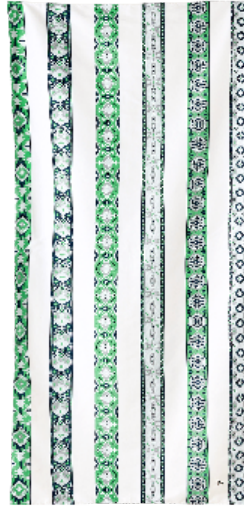

BOHEMIAN COLLECTION

RECKLESS EXPLORER

LOST NOMAD

FREE SPIRIT

100%
RECYCLED

QUICK
DRYING

SUPER
ABSORBENT

LIGHT &
COMPACT

NO
ODOURS

SAND
FREE

Elastic
hook

Handy pouch

LARGE

160x90cm / 63"x35"
380g / 0.8 lb

X-LARGE

200x90cm / 78"x35"
475g / 1.1 lb