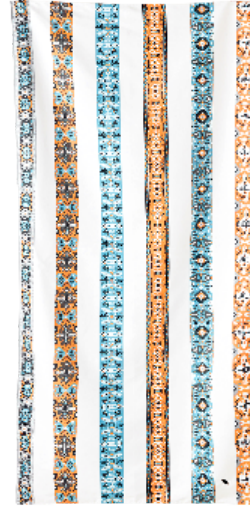

BOHEMIAN COLLECTION

RECKLESS EXPLORER

LOST NOMAD

FREE SPIRIT

100%
RECYCLED

QUICK
DRYING

SUPER
ABSORBENT

LIGHT &
COMPACT

NO
ODOURS

SAND
FREE

Elastic
hook

Handy pouch

LARGE

160x90cm / 63"x35"
380g / 0.8 lb

X-LARGE

200x90cm / 78"x35"
475g / 1.1 lb