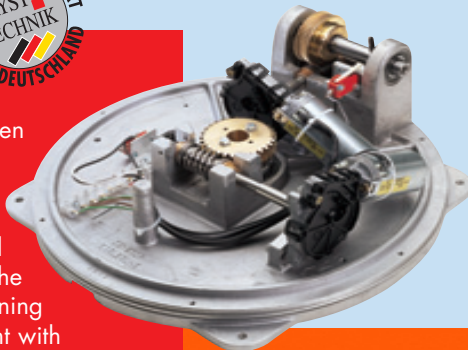

AUTOSAT digital

The AutoSat 2S **85cm** weighs approx. 15 Kg.
The height is approx. **22cm** when parked.

AutoSat 2S Twin LNB Height 22 cm

Autosat 2S Control

The system offers the user full flexibility when choosing a satellite receiver box. The control unit is totally independent from the receiver box when searching for the desired satellite. Another great feature is the very low **Power consumption** of the system. The control box powers off after the satellite has been found. There is no power consumed by the AutoSat during reception.

Time has proven us right. Even the first AutoSat systems are working reliably today. The ultra heavy duty gear box guarantees reliability as well as excellent wind stability. The specially designed strengthening elements achieve light weight with high frame stability. Only non corrosive materials are used to maximise durability. There are no electronic components used in the outside unit of the system. The complete system is designed and manufactured in

warranty is another sign that the AutoSat 2S is a high quality product.

Automatic Skew Motion - Twin LNB

The angle of the Satellite signal varies depending on your geographical position, therefore the LNB needs to be aligned to maximum signal. The motorised Automatic Skew of the AutoSat 2S will take care of the adjustment. The skew angle of the LNB will be aligned automatically every time a Satellite has been found. The Australian 10.7 TWIN - LNB allows multiple receivers to be connected simultaneously to the AutoSat 2S. This will enable to watch or record different channels at the same time.