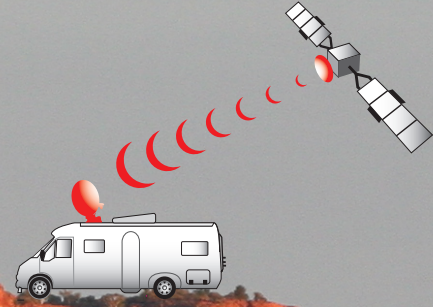

Autosat Light

The "Pop Top" solution

The simplicity of an Autosat combined with a compact 65cm dish and a weight of only 9kg, this system is the ideal companion for your pop top caravan.

The **Autosat Light** automatically tracks the satellite and can pick up all that Vast and Foxtel have to offer at the push of a button

The **Autosat Light** is low in weight and is very compact whilst maintaining high signal quality

Size, weight and price are just three reasons why the **Autosat Light** is a "big competitor" on the market.