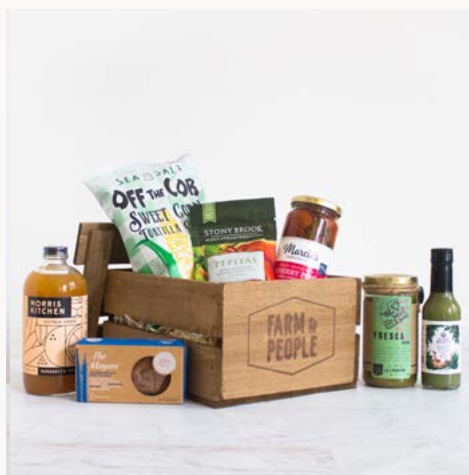

BREAKFAST IN BED Gift Set \$65

- Espresso Nib Peanut Butter
- Peach Conserve
- Chocolate Banana Granola
- Pancake Mix
- Maple Syrup

TEA TIME

Gift Set \$55

- Cherry Chai Jam
- Raw Wildflower Honey
- Cascade Meadows Tea
- Raspberry Cave Cookies
- Citron Poppy Scone Mix

PICKLE FREAK

Gift Set \$60

- Pickled Green Tomatoes
- Smoky Pickle Chips
- Balsamic Pickled Beets
- Fennel Carrot Pickles
- Whiskey Sour Pickles

MOVIE NIGHT

Gift Set \$45

- Saigon Cinnamon Peanut Butter Cup
- Honey Nougat Candy Bar
- Chai Popcorn
- Raspberry Chocolate Almonds
- Bacon Caramel Corn

HEAT THINGS UP

Gift Set \$60

- Holy Molé Chocolate Bar
- Mayan Spice Brownie
- Chili Granola
- Mike's Hot Honey
- Raspberry Jalapeño Jam
- Sriracha

FIESTA AMERICANA

Gift Set \$55

- Citrus Agave Margarita Mix
- Mayan Spice Brownie
- Sweet Corn Tortilla Chips
- Pumpkin Pepitas
- Pickled Cherry Tomatoes
- Fresca Salsa
- Tequila Lime Hot Sauce

SNACK-KING

Gift Set \$40

- Organic Pistachios
- Chai Popcorn
- Pumpkin Seeds
- Brooklyn Bourbon Jerky
- Blueberry Vanilla Energy Bar

THE ANSWER IS CHOCOLATE

Gift Set \$55

- Milk & Nibs Chocolate Bar
- Cinnamon Peanut Butter Cup
- Sipping Chocolate
- Honey Chocolate Truffles
- Mint Crunch Chocolate Bar