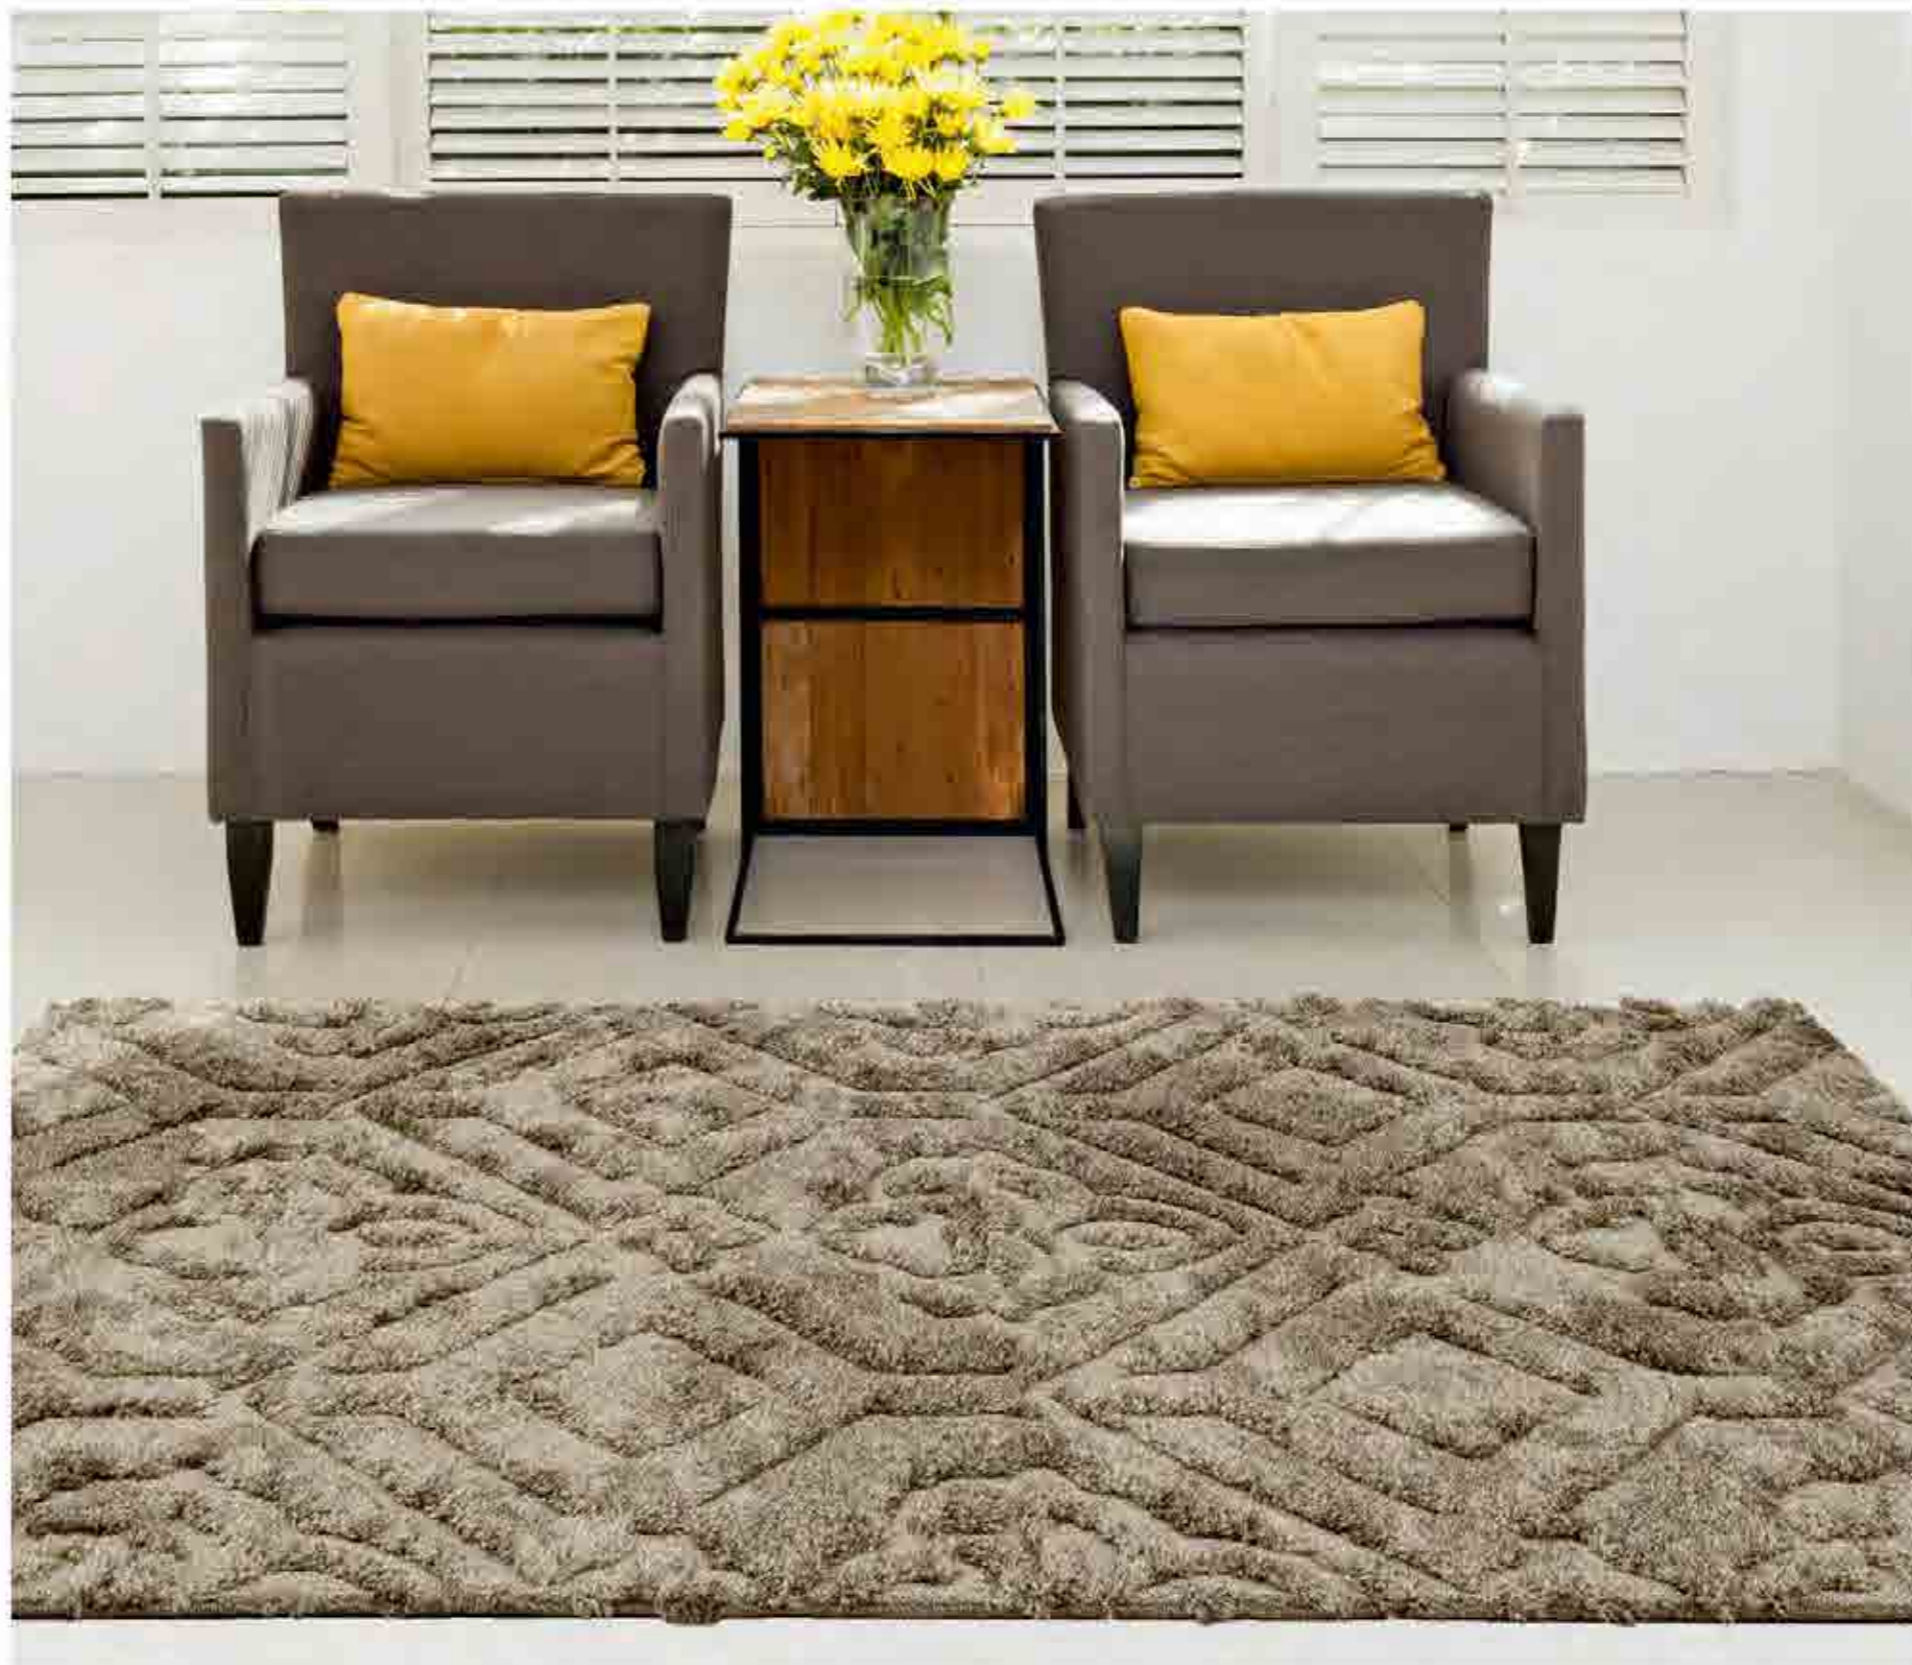

PORTER SHAG