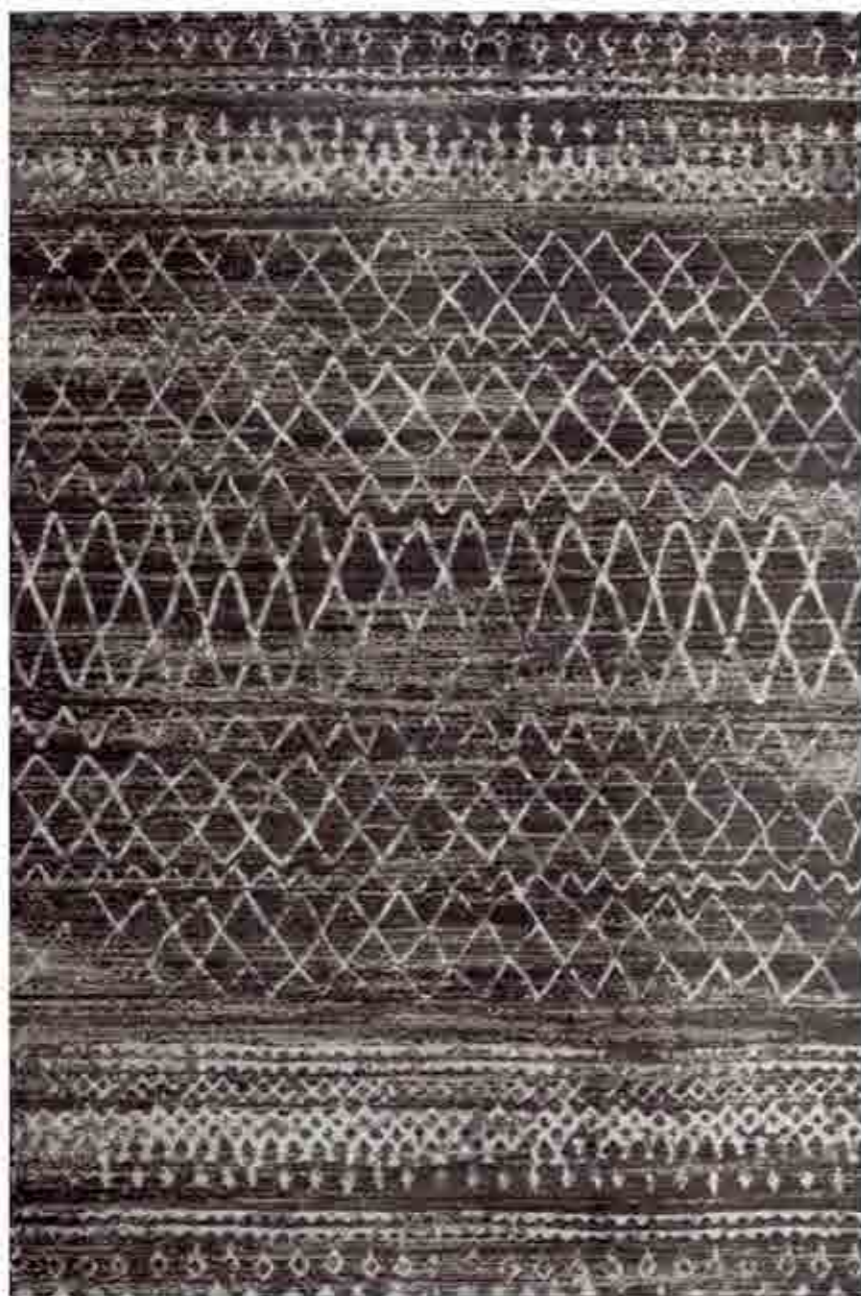

SPLENDOR

Machine made / 100% Space Dye & Shiny Polyester / 720.000 Point / 6mm Pile height / 1.900 gr/sqm / Cotton back
The Splendor Collection, gives you feeling of Silk carpet. Soft touch and shiny look for your taste.