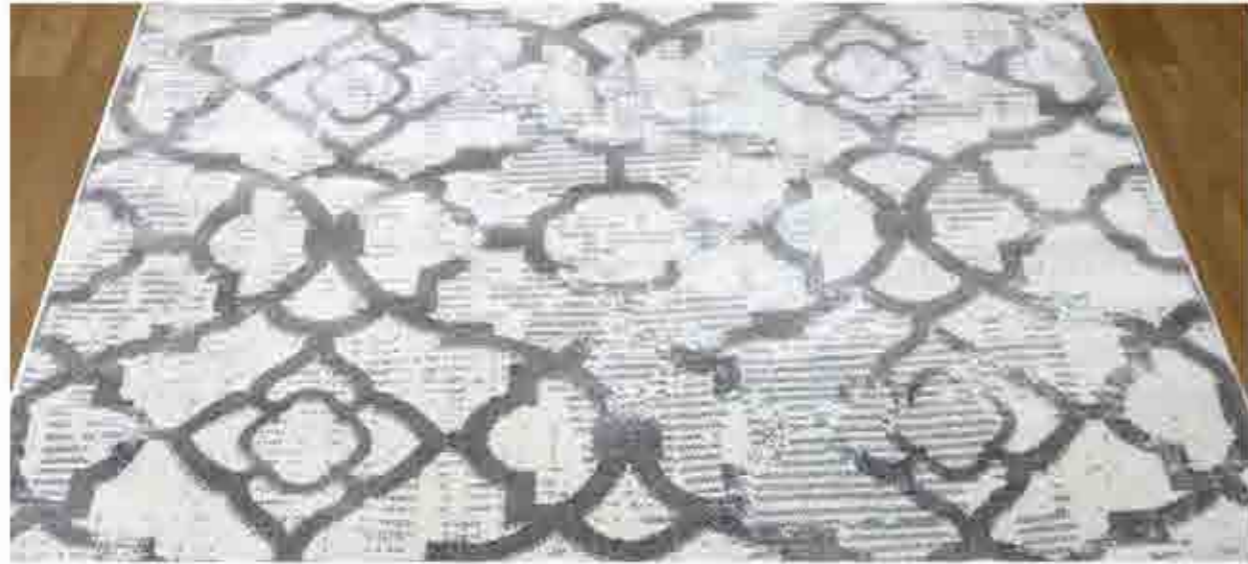

H616A_V0516