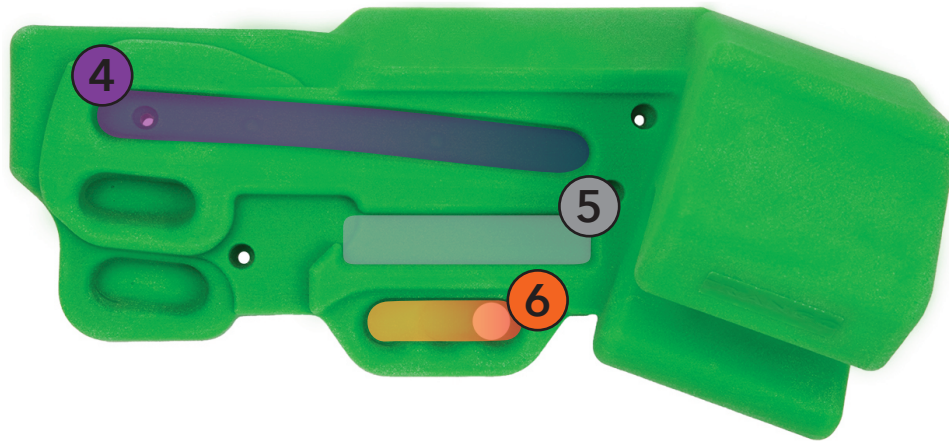

Rock Prodigy Forge Depth Guide

Left Board

Right Board

- 1** Wide Pinch: 100mm
Medium Pinch: 50mm
Small Pinch: 25mm
- 2** MR Deep: 25mm
- 3** MR Shallow: 15mm
- 4** Variable Depth Edge Rail: 7mm - 20mm (L - R)
- 5** Closed Crimp: 7.5mm
- 6** IMR: 19mm - 31mm (L - R)

MR: Middle finger + Ring Finger

IMR: Index finger, Middle finger, Ring Finger