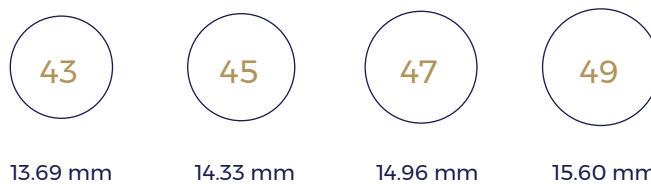

## RING SIZE GUIDE

Print out this PDF to determine your size.

Match the circle with the inside of an existing ring to determine your size.

## CONFIRM PRINTED PAPER SIZE

Be sure to print at 100% and compare the scale with a ruler to ensure accuracy. If measurement is not accurate, ring size measurement will not be completed properly.