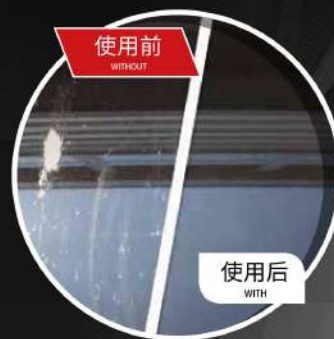

自我修復 SELF-HEALING

當你的車漆表面被刮花, **BODYFENCE** 漆面保護膜會在陽光或熱水的幫助下自我修復。

進行自動洗車、刮蹭路邊灌木、日常使用或遭到惡意破壞, 都會令車身出現劃痕。

在陽光的熱量或熱水的沖洗下, 這些劃痕都會從

BODYFENCE 漆面保護膜的表面消失, 讓你的車漆 / 車身常保如新!

Should your paint become scratched, the **BODYFENCE** protective film will regenerate with the help of heat from the sun or hot water.

Scratches appear on the car body when using automatic mechanical car wash brushes, when rubbing against bushes on road sides, during everyday use or due to an act of vandalism.

All these scratches will disappear from the surface of the protective **BODYFENCE** film thanks to the heat of the sun or just rinsing with hot water. Your original paint is preserved.

Forever Young!

自我潔淨 SELF-CLEANING

BODYFENCE 漆面保護膜含有抗粘成分, 可大量減少灰塵及污垢粘附到車身上, 降低洗車頻率並讓洗車更容易, 更有效率。

The **BODYFENCE** protective film contains an anti-adhesion component. Thus, dust and dirt will adhere much less to the car body. Cleaning will be less frequent and significantly easier.