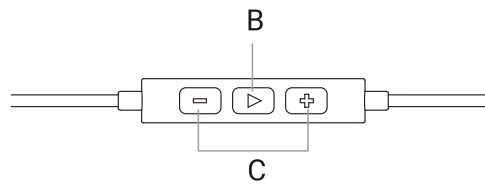

SPORTZ Titanium

with Mic

User Guide

PAK-MU000243R

ENGLISH

Register your product

We've got your back against damages. Register your Sportz Titanium at bit.ly/RegisterSportzTitanium

Power Button (A)	
Function	Action
Power on	Press and hold the power button for 2 seconds
Power off	Press and hold the power button for 2 seconds