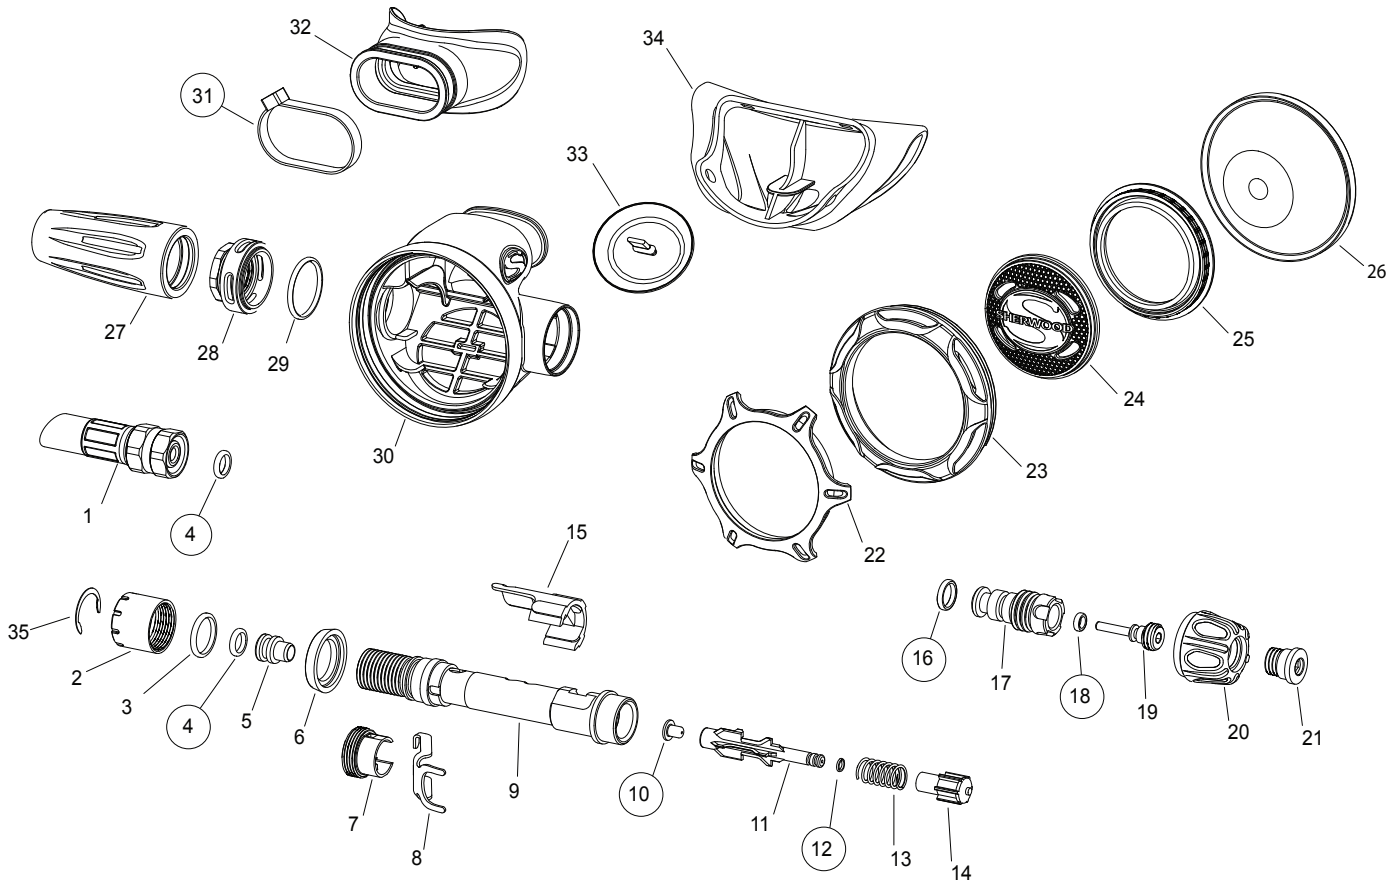

SR1 SECOND STAGE

ITEM	PART #	DESCRIPTION
1	1000-50-31	LP-Hose
2	1200-2	Adjustment Sleeve
3	972013	O-ring
4	970010	O-ring
5	1200-5	Orifice
6	1200-6	Ring Seal
7	1200-7	Lever Saddle
8	1200-8	Lever
9	1200-9	Valve Body
10	7206-98N	Seat
11	1200-11	Poppet
12	970410	O-ring
13	1200-13	Spring
14	1200-14	Balance Chamber
15	1200-15	Diverter

16	972010	O-ring
17	1200-17	Adjuster Body
18	972006	O-ring
19	1200-19	Stem
20	1200-20	Knob
21	1200-21	Knob Retainer
22	1200-22	Accent Ring
23	1200-23	Cover Ring
24	1200-24	Cover
25	1200-25	Cover Retainer
26	1200-26	Diaphragm
27	1200-27	Hose Protector
28	1200-28	Retaining Nut
29	972016	O-ring
30	1200-30	Housing
31	7206-1	Tie Strap
32	7206-3	Mouthpiece
33	1200-33	Exhaust Valve
34	1200-34	Exhaust Cover
35	1200-35	Clip