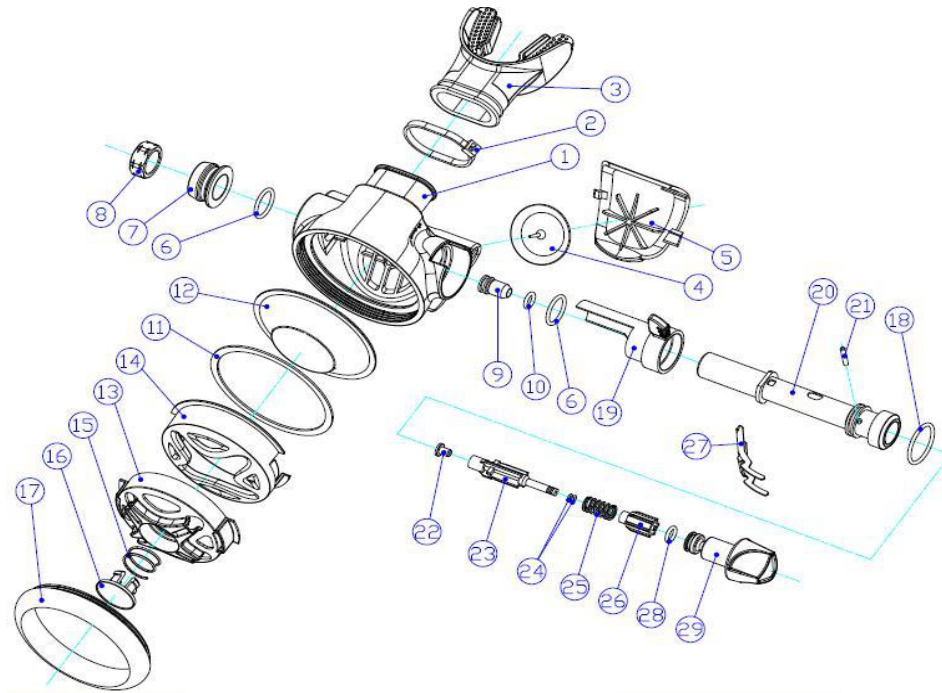

O60

IST O60 balanced 2nd stage

2017

Service parts

No.	Part No.	Description	
1	O6001	MAIN HOUSING	
2	-	ZIP TIE	
3	MP5BS	SILICONE MOUTHPIECE	
4	O6004	EXHAUST VALVE	*
5	O6005	EXHAUST TEE	
6	O6006	O-RING	*(X2)
7	O6007	SPACER	
8	O6008	NUT	
9	O6009	ORIFICE	
10	O6010	O-RING	*
11	O6011	DIAPHRAGM WASHER	
12	O6012	DIAPHRAGM	*
13	O6013	OUTER PURGE COVER	
14	O6014	INNER PURGE COVER	
15	O6015	PURGE SPRING	
16	O6016	PURGE BUTTON	
17	O6017	ALUMINIUM RING	
18	O6018	O-RING	*
19	O6019	PRE-DIVE / DIVE CONTROL	
20	O6020	TUBE	
21	O6021	PIN	
22	O6022	L. P. SEAT	*
23	O6023	SHUTTLE	
24	O6024	O-RING	*(X2)
25	O6025	SPRING	
26	O6026	BALANCING CAP	
27	O6027	LEVER	
28	O6028	O-ring	*
29	O6029	ADJUSTMENT KNOB	
	O6030	O60 SERVICE KIT (*)	