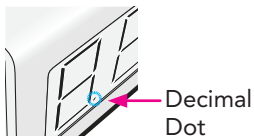

Charging the battery

If the decimal dots in the display are visible or the unit will not start, the battery is running low.

Charge the clock before continuing.

Plug the charger into the micro-USB port on the bottom side of the Shot Clock