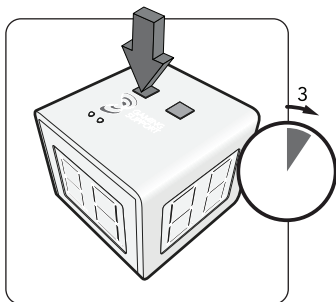

Display intensity

- Hold blue button for 3 seconds to set display intensity.
- Press green to increase (+).
- Press blue to decrease (-).
- Hold blue button for 3 seconds to save settings.