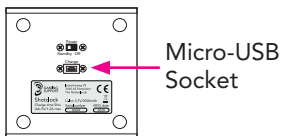

The yellow LED will show charging is in progress.