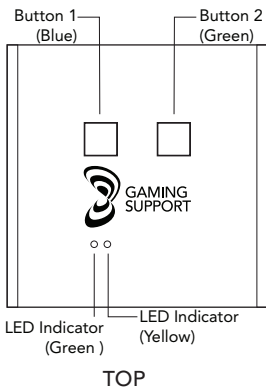

SHOT CLOCK

Quick Start Guide

V 1.0

GAMING
SUPPORT

Introduction

Gaming Supports Shot Clock is a physical clock on the poker table that counts down the time players have left to act on their hand.

Once the clock reaches zero without the player having decided to call, fold, bet, or raise, a player's hand is either dead, or a player is forced to buy more time from the bank.

Getting ready

1. Before using the Shot Clock, ensure that the battery is charged.
2. Slide the switch on the bottom from "off" to "standby".
3. Press and hold the blue button for 2 seconds.
4. A beep will sound and the numbers on the displays will light up.
5. The Shot Clock is now ready for use.