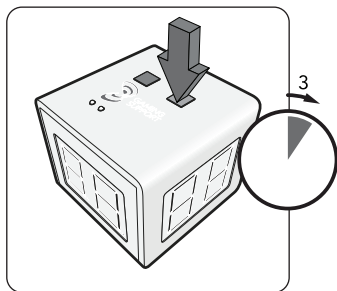

Hold green button for 6 seconds to switch clock to standby mode. If the Shot Clock is not used for 10 minutes it will automatically switch to standby mode.

Settings

Default time

- Hold green button for 3 seconds to set default time.
- Press green to increase (+).
- Press blue to decrease (-).
- Hold green button for 3 seconds to save settings.

Display intensity

- Hold blue button for 3 seconds to set display intensity.
- Press green to increase (+).
- Press blue to decrease (-).
- Hold blue button for 3 seconds to save settings.