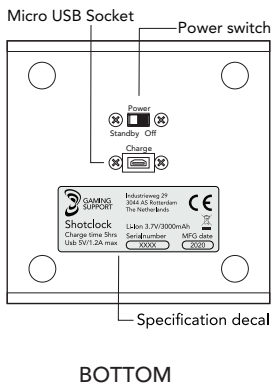

SHOT CLOCK

Quick Start Guide

V 1.0

GAMING
SUPPORT

Introduction

Gaming Supports Shot Clock is a physical clock on the poker table that counts down the time players have left to act on their hand.

Once the clock reaches zero without the player having decided to call, fold, bet, or raise, a player's hand is either dead, or a player is forced to buy more time from the bank.