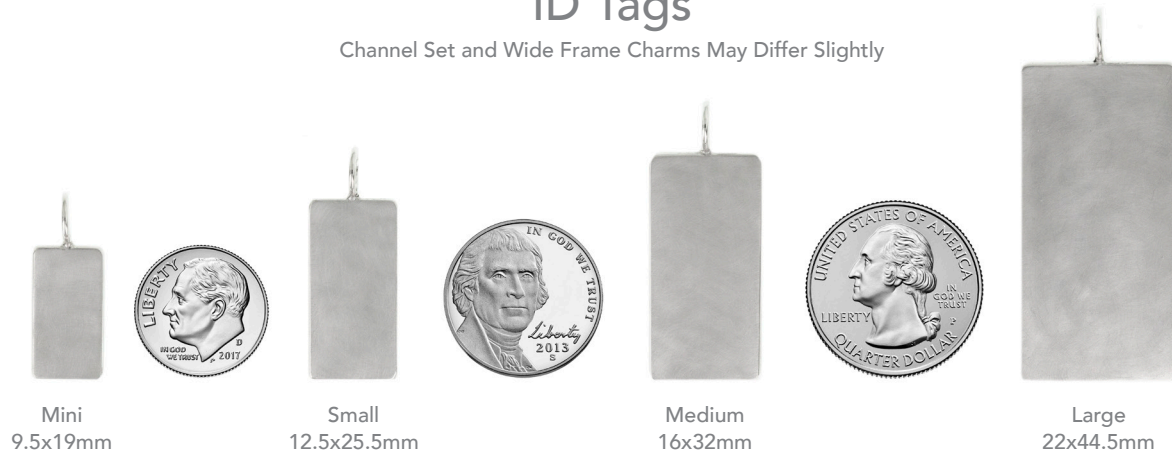

## Round Charms

Channel Set and Wide Frame Charms May Differ Slightly

Mini  
11mm

Small  
16mm

Medium  
19mm

Large  
24mm

## Oval Charms

Channel Set and Wide Frame Charms May Differ Slightly

Mini  
11x14.5mm

Small  
16x19mm

Medium  
19x22mm

Large  
24x28.5mm

## ID Tags

Channel Set and Wide Frame Charms May Differ Slightly

Mini  
9.5x19mm

Small  
12.5x25.5mm

Medium  
16x32mm

Large  
22x44.5mm

# Heather B. Moore Size Chart

For the most accurate representation of size, print out at 100% scale