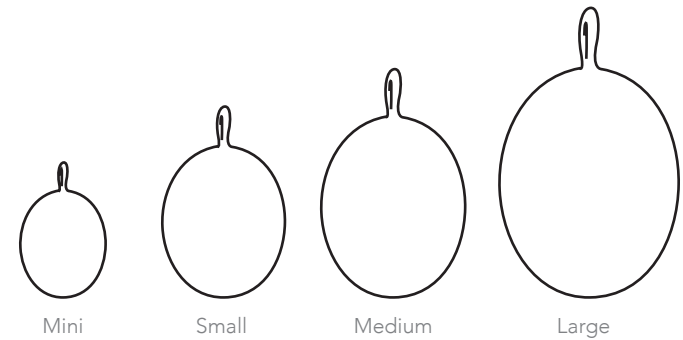

Heather B. Moore Metal Color Chart

Heather B. Moore Chain Length Chart

Heather B. Moore Size Chart

For the most accurate representation of size, print out at 100% scale

Round Charms - No Framed and Framed

Round Charms - Wide Framed

Oval Charms - No Framed and Framed

Oval Charms - Wide Framed

Heather B. Moore Size Chart

For the most accurate representation of size, print out at 100% scale

ID Tag Charms (Not including Channel Set Charms)

Mini

Small

Medium

Large

Heart Charms (Not including Channel Set Charms)

Mini

Small

Medium