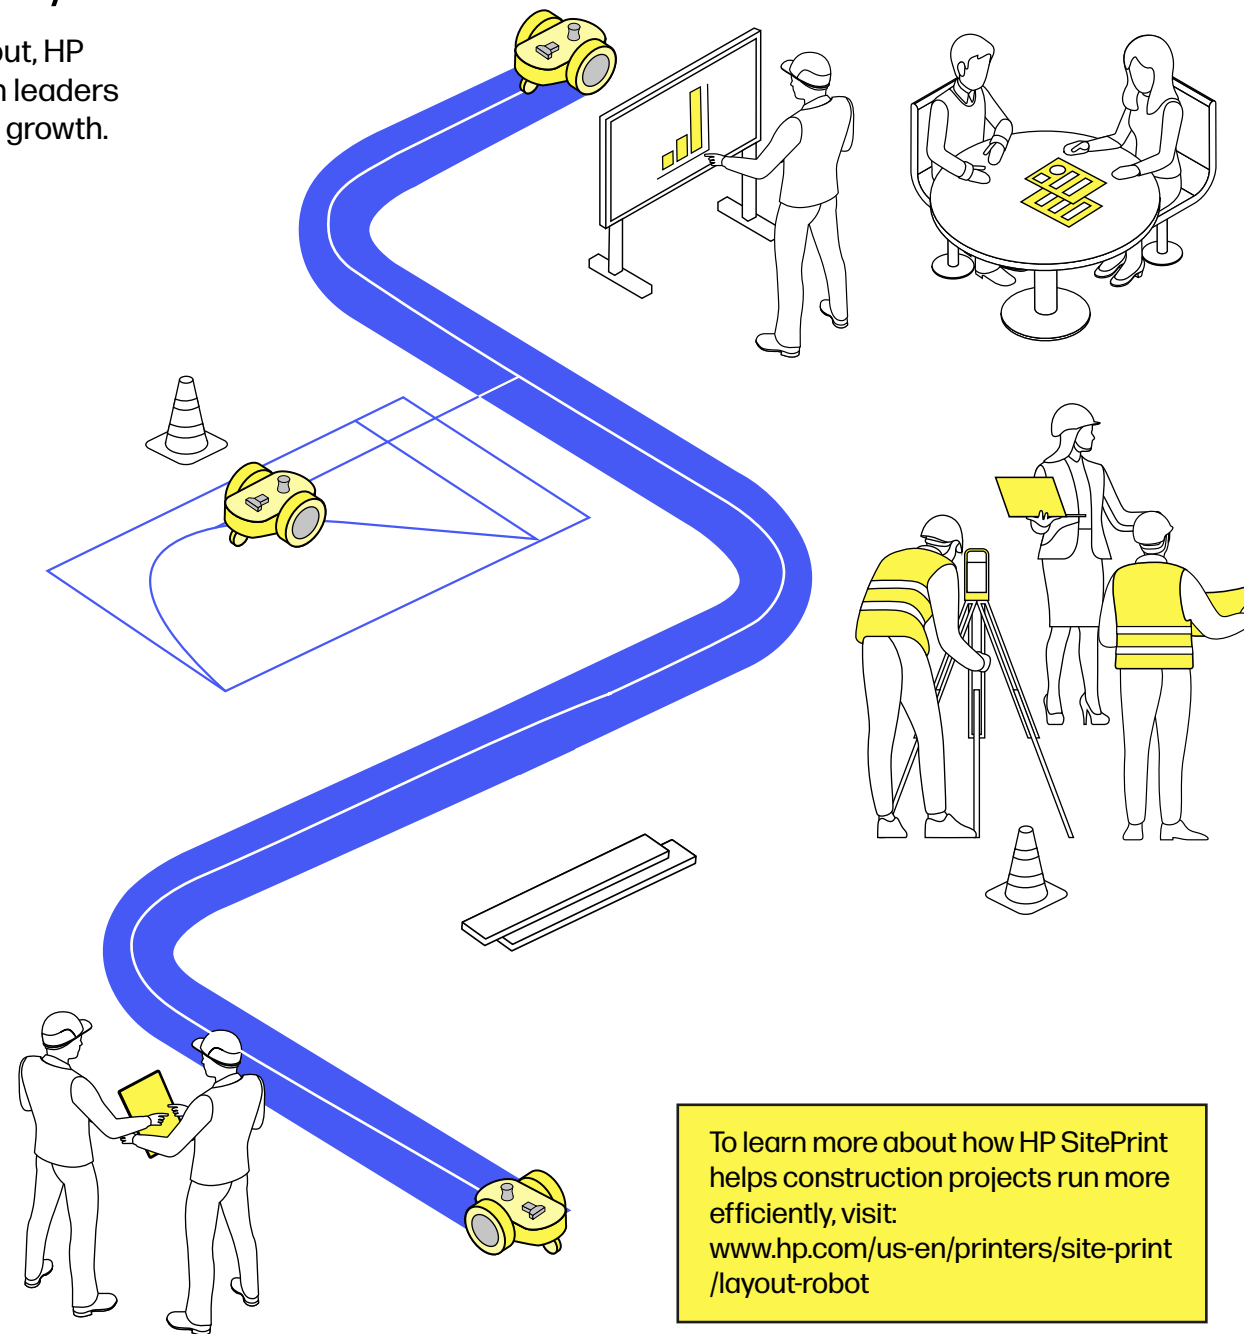

25%

Of a construction project's costs come from layout, which is why exploring new ways to drive efficiency is imperative.⁴

2023 Inflation record

Inflation is at the highest it's been since 2008.⁵

1. <https://www.contractormag.com/construction-data/article/21259778/construction-workforce-shortage-tops-half-a-million-in-2023-says-abc>
2. <https://busybusy.com/blog/will-construction-inflation-ease-in-2023/>
3. <https://financesonline.com/construction-industry-statistics/>
4. <https://constructible.trimble.com/construction-industry/the-real-cost-of-inefficient-construction-layout>
5. <https://busybusy.com/blog/will-construction-inflation-ease-in-2023/>

The HP SitePrint opportunity

As a robotic solution for autonomous layout, HP SitePrint offers a way to help construction leaders manage and maintain their organization's growth.

Pinpoint accuracy

even for the most complex layouts

Construction leaders can reduce the costs associated with rework: HP SitePrint avoids obstacles, delivers high accuracy, and prints intricate arcs and circumferences with ease.

Digital adoption

Accelerated on-site

Providing an important competitive edge for leaders in construction looking to win more bids and drive their organization's growth.

Read more about the ways HP SitePrint can help transform your building operations

[Read more >](#)

To learn more about how HP SitePrint helps construction projects run more efficiently, visit: www.hp.com/us-en/printers/site-print/layout-robot

Improve

layout productivity by as much as 10x

Construction leaders can realize a more productive way of working to help their teams ensure projects are delivered on time and on budget.

MORE FOCUS ON

Value-creating work

By freeing up layout professionals

HP SitePrint provides construction leaders with the chance to maximize their current workforce.

HP SITEPRINT'S

Easy use and setup

provides a better employee experience

Helping construction leaders unite the disparate parties working across their project to remove inconsistencies and better deliver projects.