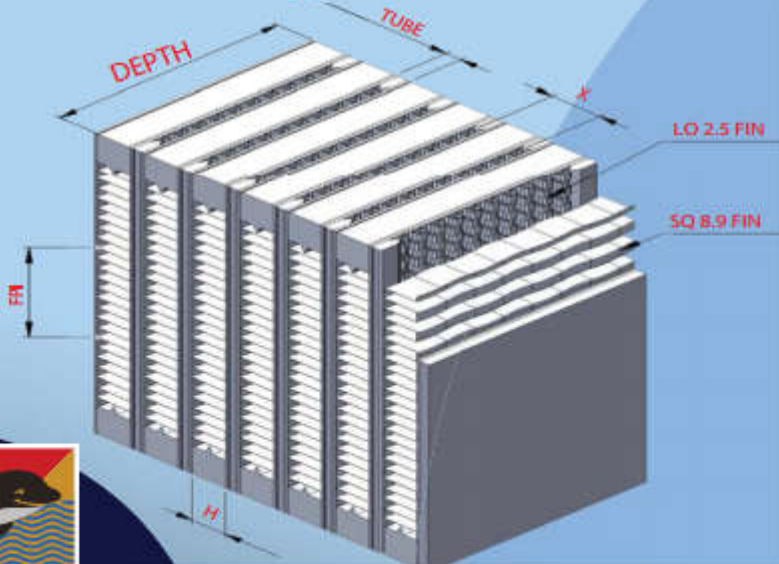

Outer Fin Name:
SQ 8.9 - Square Wave

Inner Fin Name:
LO 2.5 - Lanced Offset

Core Type: OCA 12.8 LSQ

**Type OCA 12.8 LSQ -
Lanced Off-set Inner, Square Wave**

Sl#	Depth	Core Description
1	26	Tube Size: 3.9
2	50	Tube Pitch X: 12.8
3	63	Tube Inner Fin Height: 2.5
4	70	FPI: 11 Off-set
5	80	Face Bar: 2.5
6	101	Header Bar: 8.9
7	113	Air Way Fin Height H: 8.9 FPI: 6

* Can be produced in different depth cores upon order

** All dimensions are in mm

www.dolphinml.com

www.dolphincatalogue.com