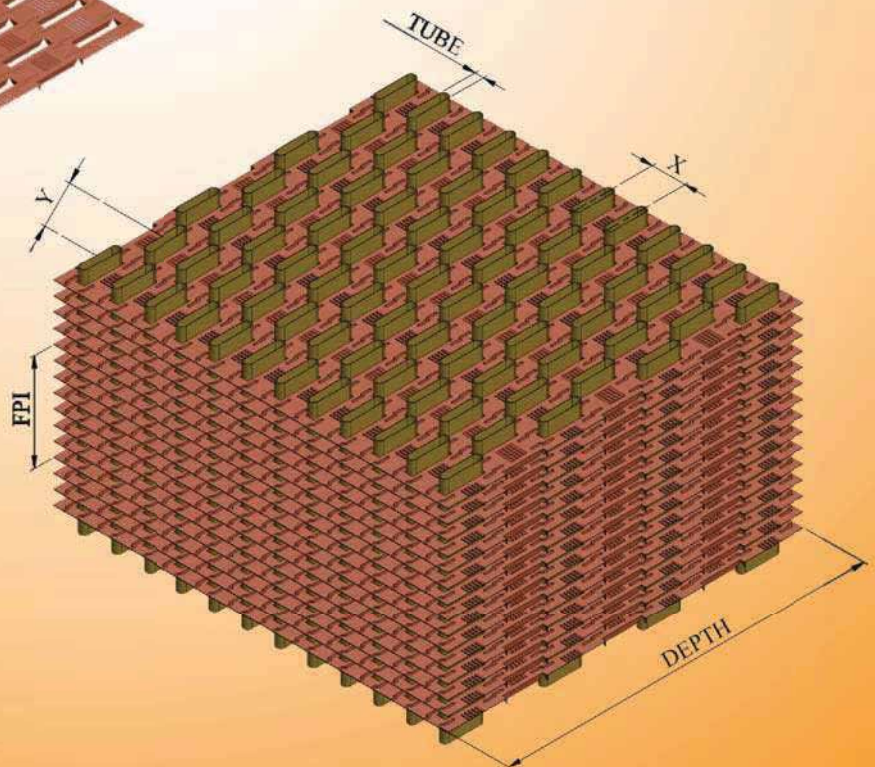

Copper Brass Flat Fin Pattern

Type - Mark XIV (Mark 14) - Louver Fin - Staggered - Copper

Sl No	Depth	Row	Core Discription
1	48	3	Tube Size : 12.22 x 2.57 Tube Pitch X : 10 Row Pitch Y : 15 FPI : 7, 8, 9, 10
2	73	4	
3	78	5	
4	93	6	
5	108	7	

All Dimension are in mm