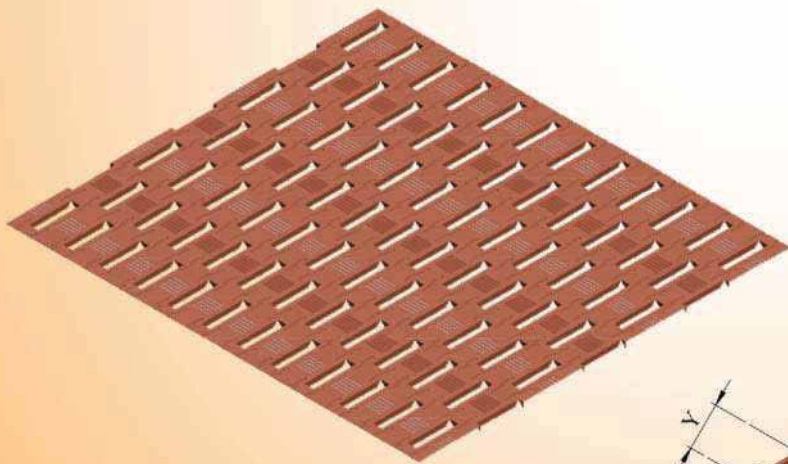

Copper Brass Flat Fin Pattern

Type - Mark XIV (Mark 14) - Louver Fin - Staggered - Copper

Sl No	Depth	Row	Core Discription
1	48	3	Tube Size : 12.22 x 2.57 Tube Pitch X : 10 Row Pitch Y : 15 FPI : 7, 8, 9, 10
2	73	4	
3	78	5	
4	93	6	
5	108	7	

All Dimension are in mm