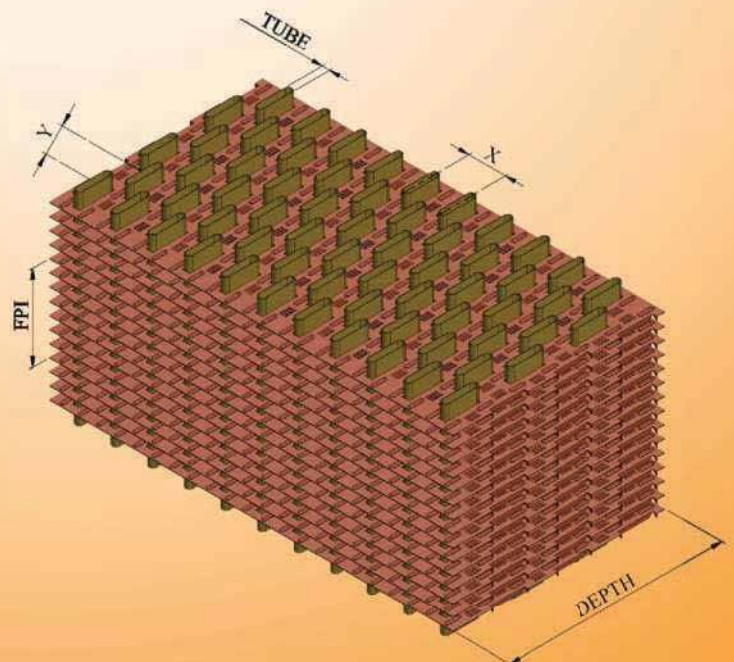

Copper Brass Flat Fin Pattern

Type - Mark XIII (Mark 13) - Louver Fin - Staggered - Copper

Sl No	Depth	Row	Core Discription
1	29	2	Tube Size : 12.22 x 2.57 Tube Pitch X : 12.7 Row Pitch Y : 11.28 FPI : 7, 8, 9, 10
2	40	3	
3	52	4	
4	63	5	
5	74	6	
6	85	7	
7	96	8	
8	108	9	

All Dimension are in mm