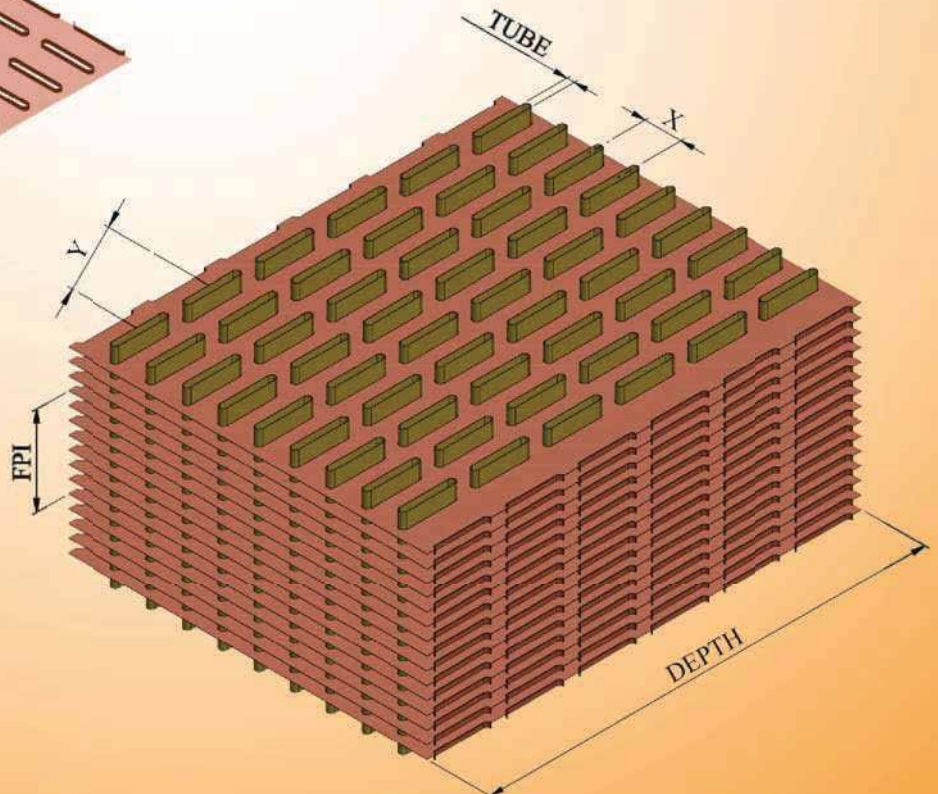

Copper Brass Flat Fin Pattern

Type - Mark V (Mark 5) - Plain Fin - Inline - CAT - Copper

Sl No	Depth	Row	Core Discription
1	95	4	Tube Size : 18.5 x 2.45 Tube Pitch X : 11.9 Row Pitch Y : 24 FPI : 7
2	120	5	
3	144	6	

All Dimension are in mm