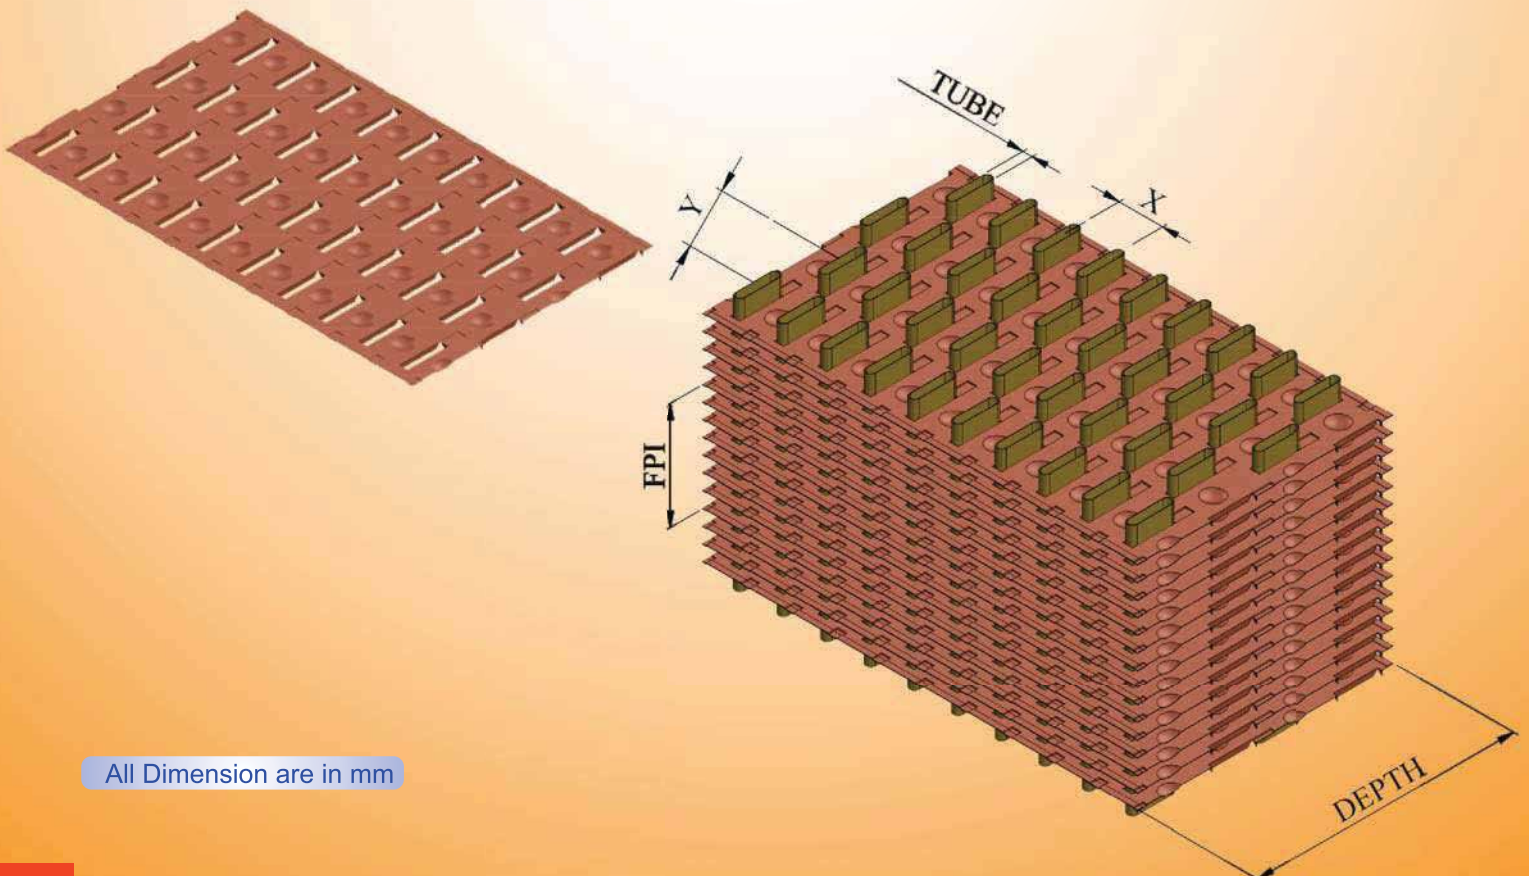

Copper Brass Flat Fin Pattern

Type - Mark IV (Mark 4) - Dimple Fin - Staggered - Copper

SI No	Depth	Row	Core Discription
1	35	2	Tube Size : 12.22 x 2.57 Tube Pitch X : 12.03 Row Pitch Y : 17.5 FPI : 7, 8, 9, 10
2	53	3	
3	70	4	
4	88	5	
5	105	6	
6	123	7	
7	141	8	

All Dimension are in mm