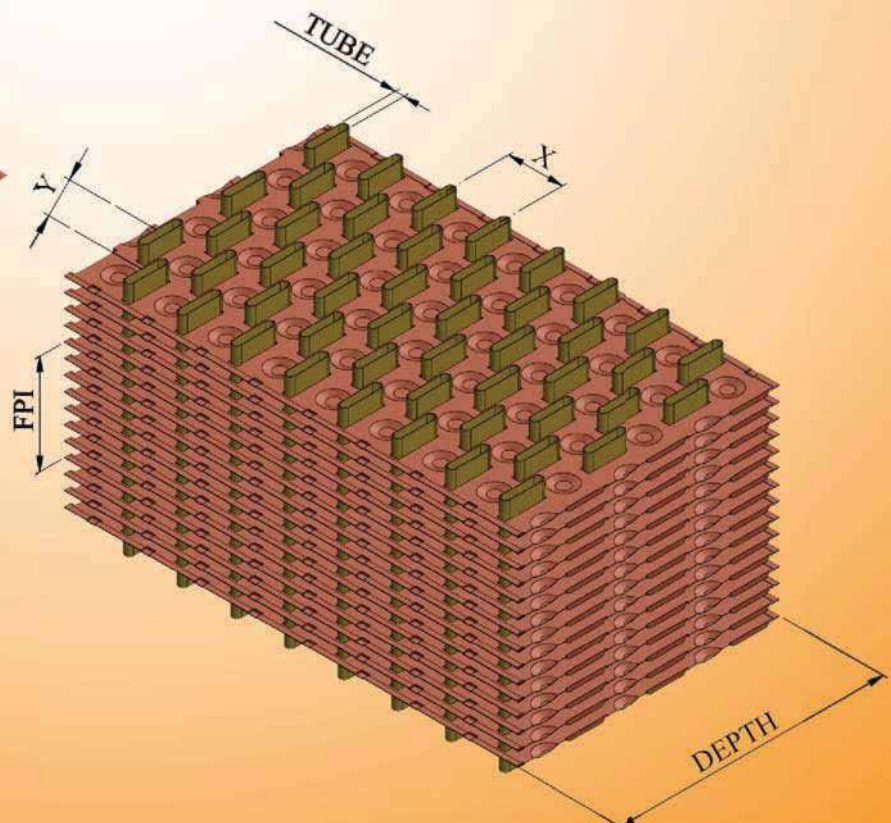

## Copper Brass Flat Fin Pattern

Type - Mark II ( Mark 2 ) - Dimple Fin - Staggered - Copper

SI No	Depth	Row	Core Discription
1	42	3	Tube Size : 12.22 x 2.57 Tube Pitch X : 15.88 Row Pitch Y : 12.3 FPI : 7, 8, 9, 10
2	54	4	
3	67	5	
4	79	6	
5	91	7	
6	103	8	

All Dimension are in mm