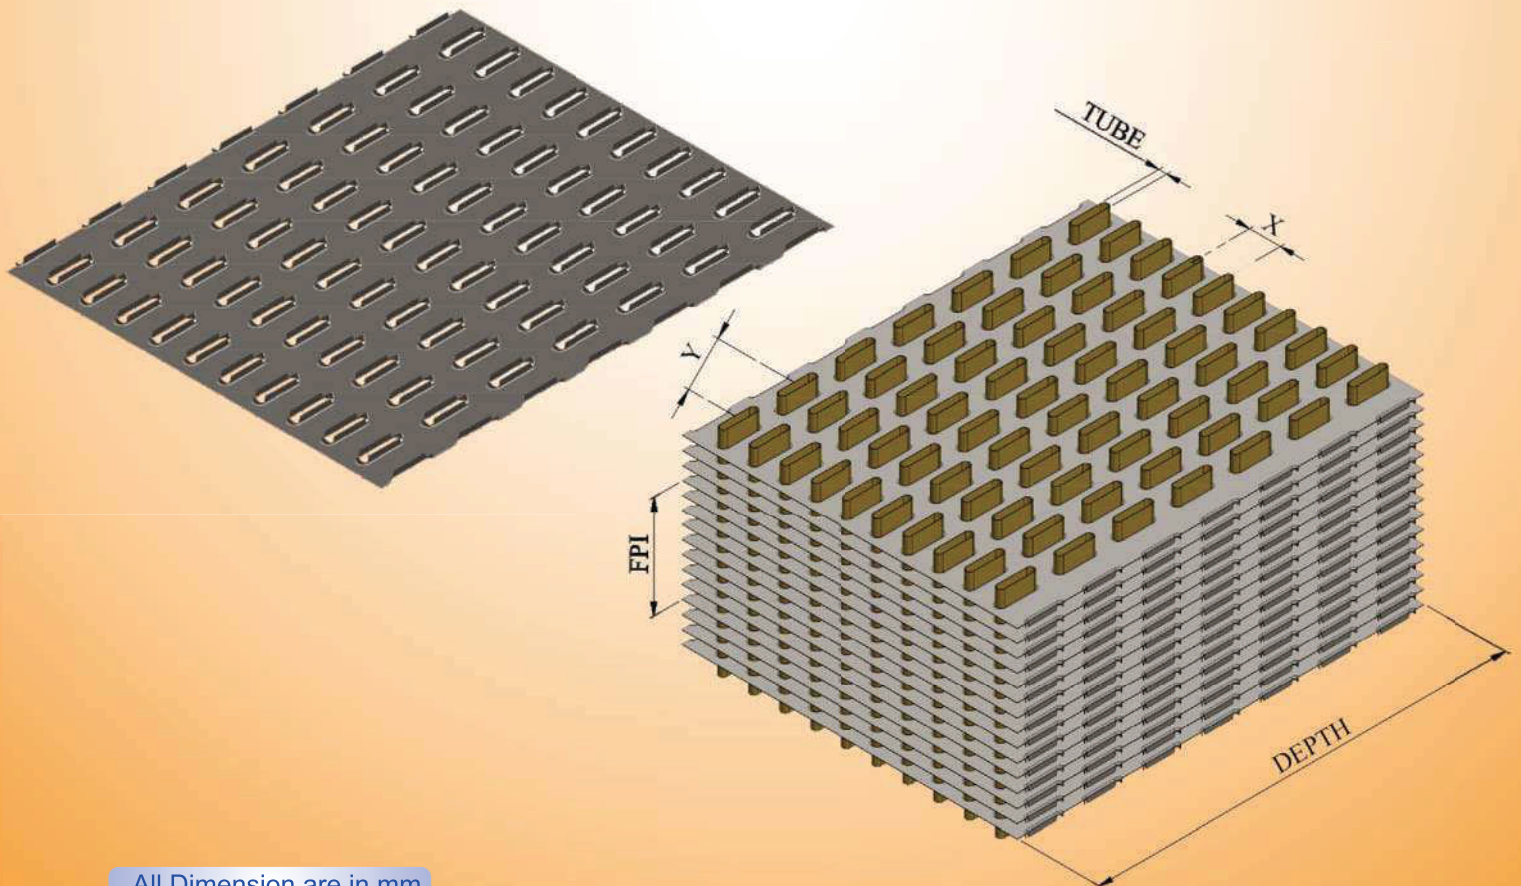

Copper Brass Flat Fin Pattern

Type - Mark VII-S (Mark 7-S) - Plain Fin - Inline - KOMATSU - Steel

SI No	Depth	Row	Core Discription
1	76	4	Tube Size : 12.22 x 2.57 Tube Pitch X : 10.03 Row Pitch Y : 19.05 FPI : 7
2	95	5	
3	114	6	
4	133	7	
5	152	8	

All Dimension are in mm