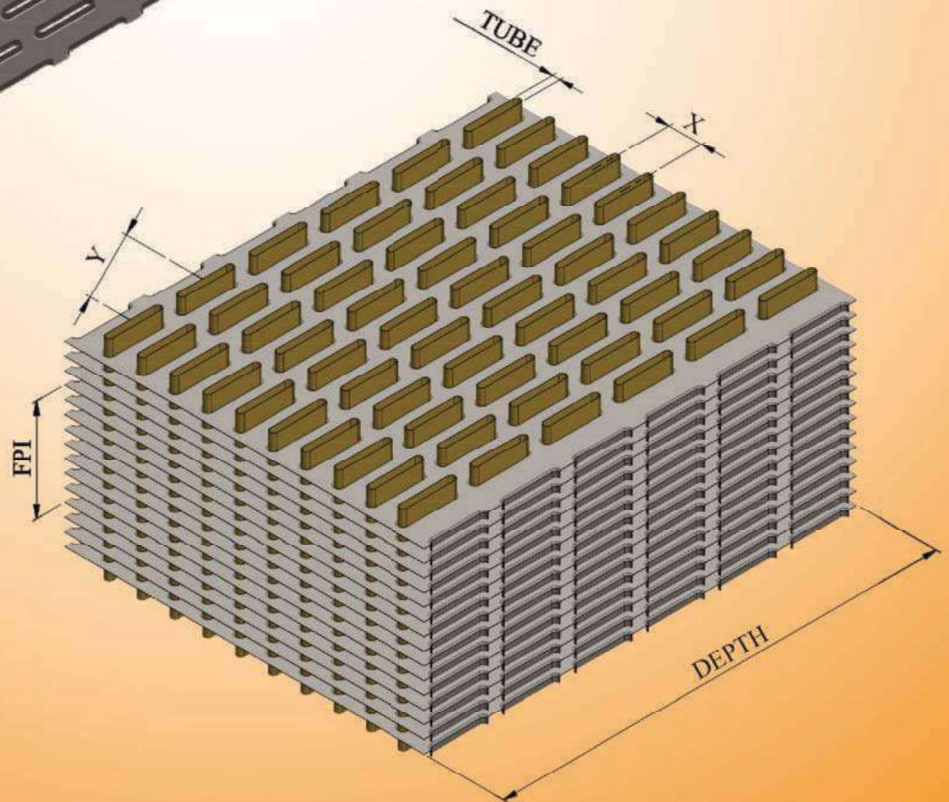

Copper Brass Flat Fin Pattern

Type - Mark XII (Mark 12) - Plain Fin - Inline - Cat Panel - Steel

| Sl No | Depth | Row | Core Discription |
|-------|-------|-----|---|
| 1 | 95 | 4 | Tube Size : 18.5 x 2.45 Tube Pitch X : 10.9 Row Pitch Y : 24 FPI : 7, 10 |
| 2 | 120 | 5 | |
| 3 | 144 | 6 | |

All Dimension are in mm