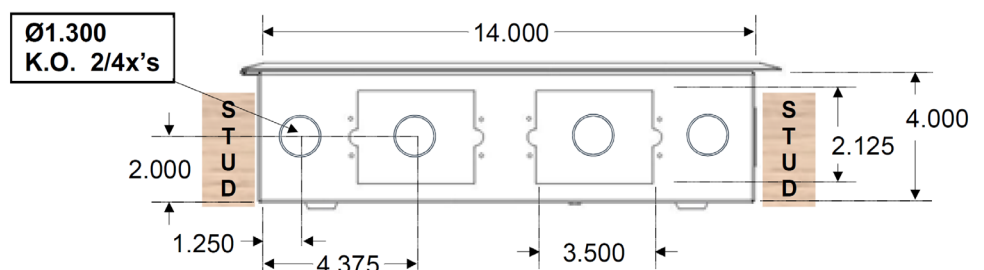

Bottom View