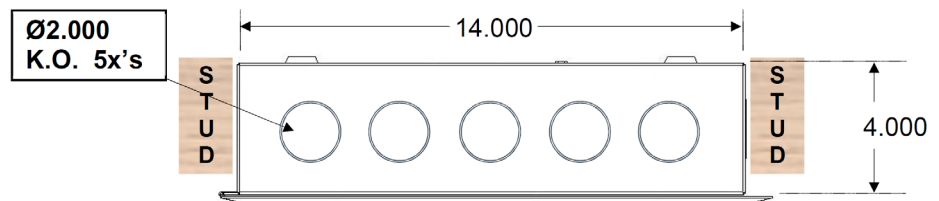

Benner-Nawman, Inc.

QUALITY PRODUCTS SINCE 1925

Product #14304F-MMH Structured Wiring Cabinet

STRUCTURED WIRING CABINET

FROM

Benner-Nawman

14304F-MMH

INSTALLED SIZE: 14 X 28 X 4"

WiFi-Ready, Durable, and Designed
for the Professional Contractor

WiFi | Transparent
HOME | BUSINESS

SHIPS "FLAT" - FOLDS - SAVES TIME, MONEY, & SPACE

Features:

- 28" Plastic WiFi-Friendly Structured Wiring Cabinet
- Durable polypropylene construction DOES NOT BLOCK WiFi SIGNAL!
- Hole pattern allows for most standard modules to be installed
- Enclosure mounts prior to drywall between 16" center studs (mounting slots on side)
- Includes (5) 2" knockouts on top & either (4) 1.3" knockouts or (2) 1.3" knockouts and (2) AC knockouts on bottom
- Features folding sides with locking tabs that allow for assembly & installation in seconds
- Ventilated hinged door comes standard, mounts to stud with drywall in between
- Box weight: 6.8 lbs. (Ships flat for lightweight, easy storage)

28" Plastic Foldable Structured Wiring Cabinet

In-Stock & Ready-to-Ship!

Top View

Bottom View