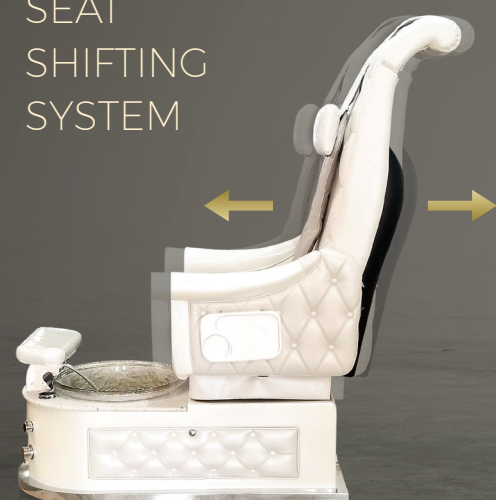

3 Durable and adjustable footrest, with changeable cover to add protection.

4 Leather side panel can open to provide easy access for maintenance work

5 Two air vents to comply with industry regulations

6 Hot stone drop proof spa tub made with state-of-the-art technology

7 Granite top provides the best protection

8 Powered adjustable seat and back Two built-in remote controls for customer and technician.

9 SMART pipe-less magnet jet allowing super easy tub cleaning, and liner use

10 7-Changeable colors LED light inside spa tub

11 Fiber glass base with Stainless steel foundation adds strength and protection

# FUNCTION

POWERED BACK RECLINING SYSTEM

POWERED SEAT SHIFTING SYSTEM