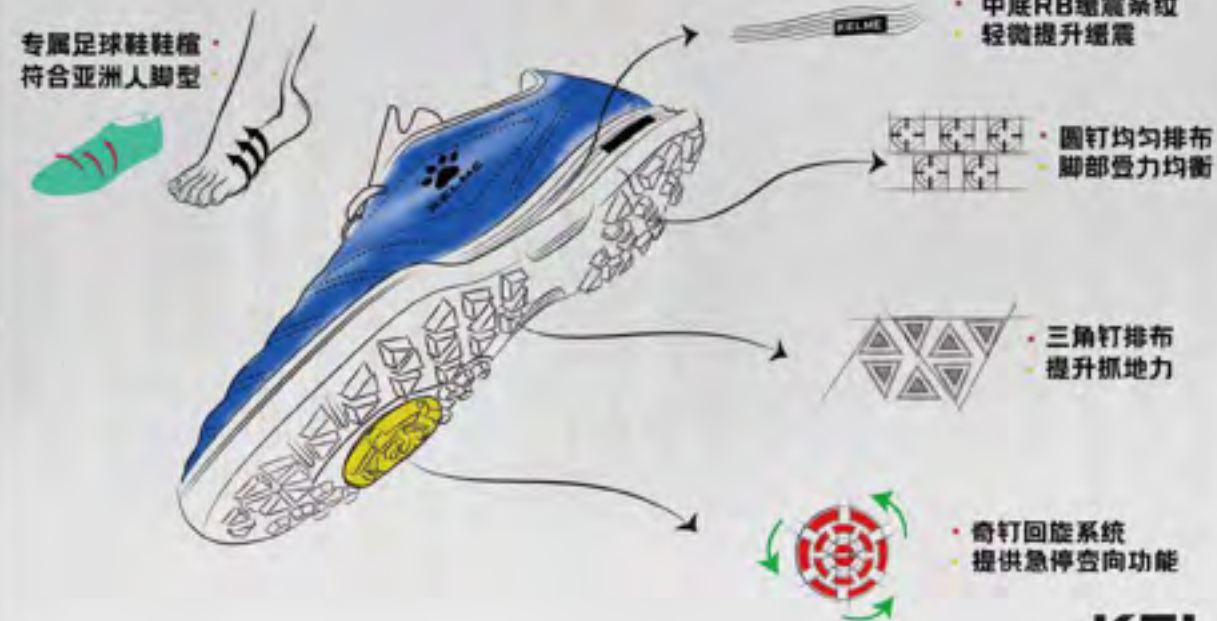

MEN'S: SIZE:40-45
KIDS: SIZE:32-39

907
Neon Orange

417
Sapphire Blue

孩子的精彩 从这一步起

儿童成人男女款

因为专业
BY PROFESSIONAL FOOTBALL SPECIALISTS

所以放心
WEAR WITH CONFIDENCE.

KELME