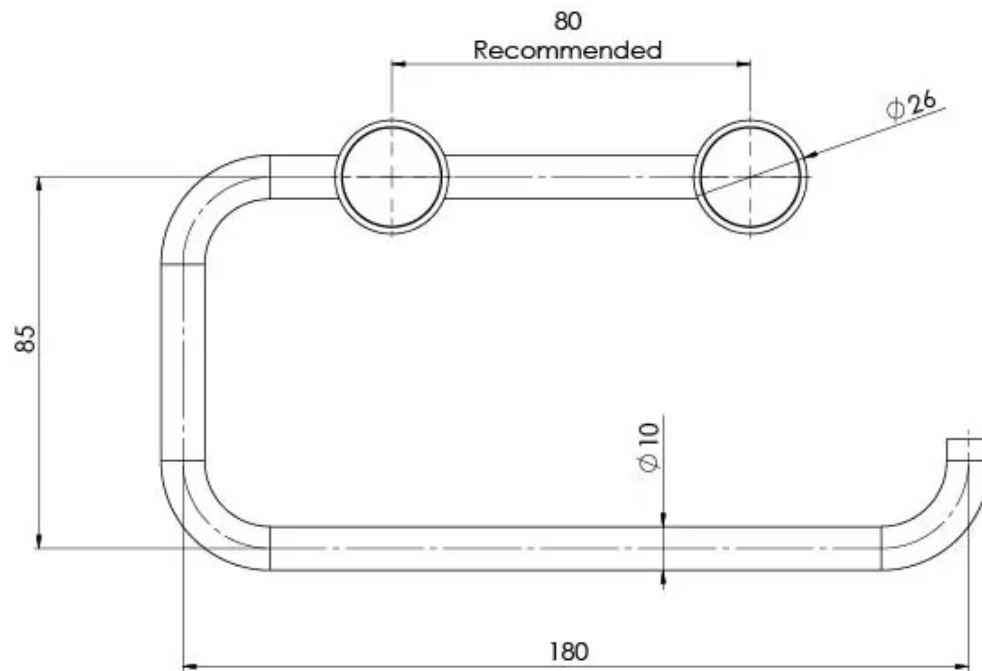

VIVID SLIMLINE

VIVID SLIMLINE TOILET ROLL HOLDER

SPECIFICATIONS

AVAILABLE IN

111-8200-00
Chrome

111-8200-40
Brushed Nickel

111-8200-31
Brushed Carbon

111-8200-10
Matte Black