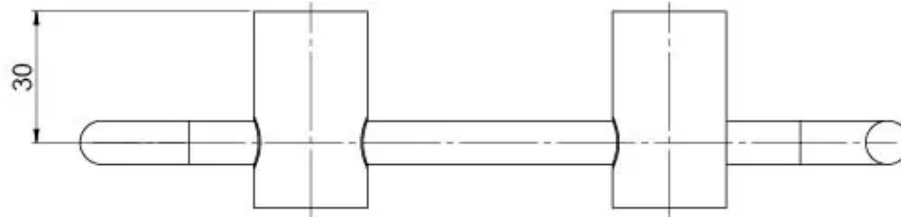

VIVID SLIMLINE

VIVID SLIMLINE TOILET ROLL HOLDER

SPECIFICATIONS

AVAILABLE IN

111-8200-00
Chrome

111-8200-40
Brushed Nickel

111-8200-31
Brushed Carbon

111-8200-10
Matte Black